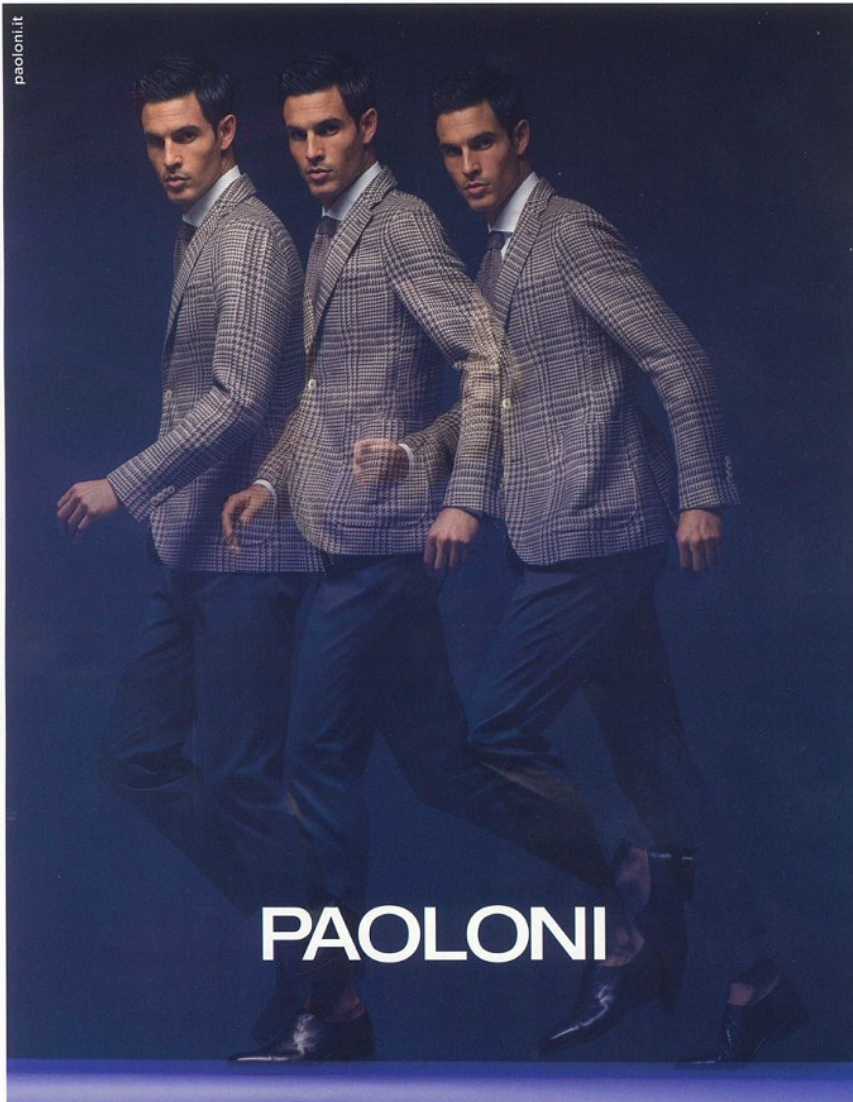

BOSS MODELS

CAPE TOWN

ANTHONY GASTELIER

Height: 185cm Chest: 99cm Waist: 76cm Suit: 39 R Shoe: 8.5 UK Hair: Brown Eyes: Hazel

BOSS MODELS

CAPE TOWN

ANTHONY GASTELIER

Height: 185cm Chest: 99cm Waist: 76cm Suit: 39 R Shoe: 8.5 UK Hair: Brown Eyes: Hazel