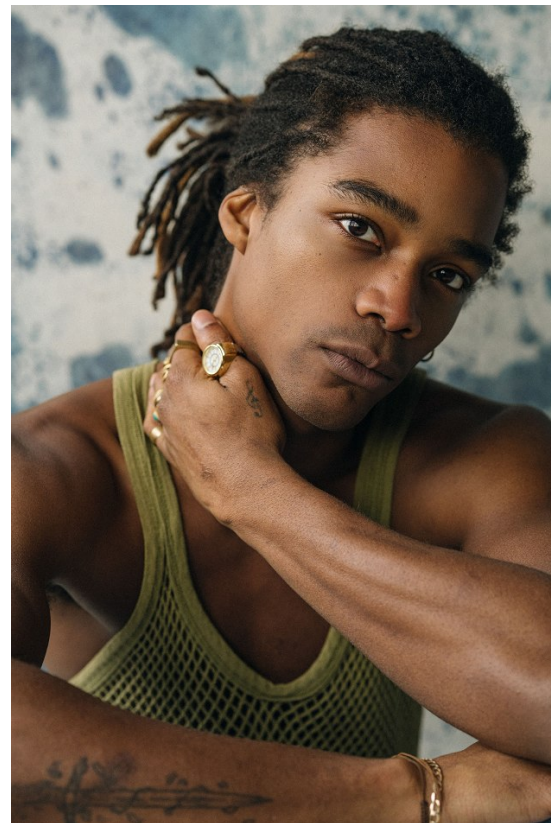

BOSS MODELS

CAPE TOWN

KANOKI BARNETT

Height: 183cm Chest: 96cm Waist: 76cm Shoe: 9.5 UK Hair: Black Eyes: Brown

BOSS MODELS

CAPE TOWN

KANOKI BARNETT

Height: 183cm Chest: 96cm Waist: 76cm Shoe: 9.5 UK Hair: Black Eyes: Brown

BOSS MODELS

CAPE TOWN

KANOKI BARNETT

Height: 183cm Chest: 96cm Waist: 76cm Shoe: 9.5 UK Hair: Black Eyes: Brown