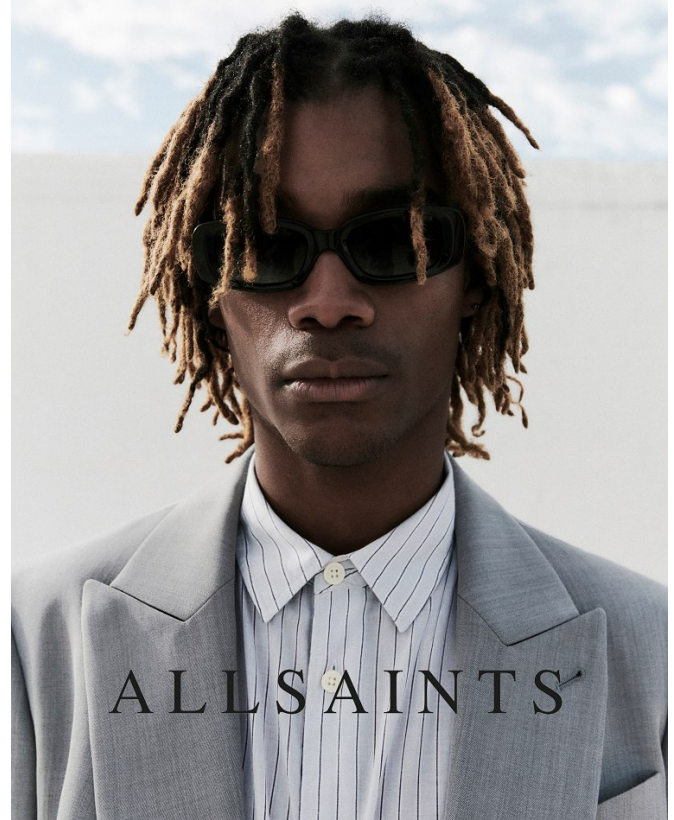

BOSS MODELS

CAPE TOWN

KANOKI BARNETT

Height: 183cm Chest: 96cm Waist: 76cm Shoe: 9.5 UK Hair: Black Eyes: Brown

BOSS MODELS

CAPE TOWN

KANOKI BARNETT

Height: 183cm Chest: 96cm Waist: 76cm Shoe: 9.5 UK Hair: Black Eyes: Brown