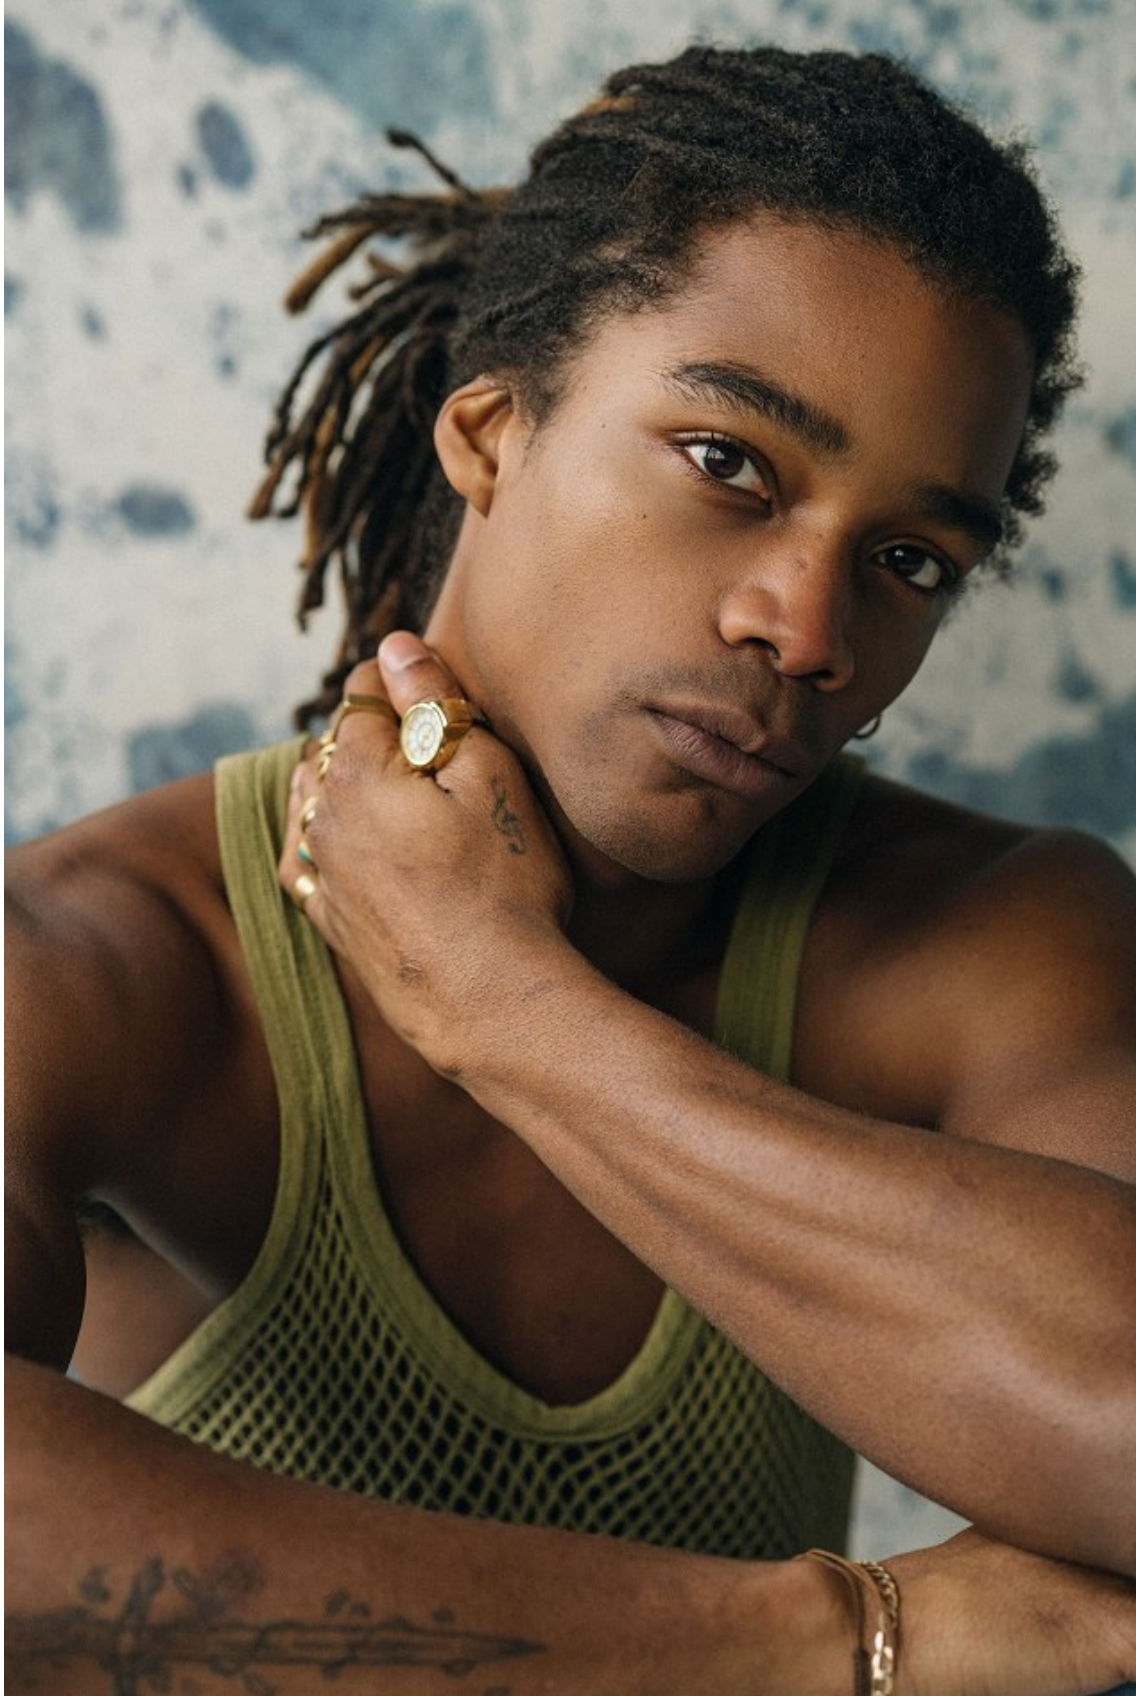

BOSS MODELS

CAPE TOWN

KANOKI BARNETT

Height: 183cm Chest: 96cm Waist: 76cm Shoe: 9.5 UK Hair: Black Eyes: Brown

BOSS MODELS

CAPE TOWN

KANOKI BARNETT

Height: 183cm Chest: 96cm Waist: 76cm Shoe: 9.5 UK Hair: Black Eyes: Brown