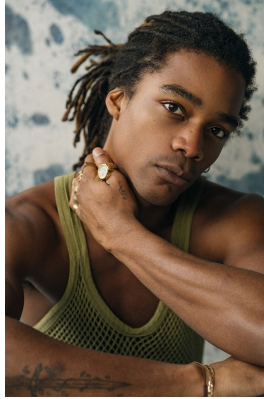

# BOSS MODELS

CAPE TOWN

## KANOKI BARNETT

Height: 183cm Chest: 96cm Waist: 76cm Shoe: 9.5 UK Hair: Black Eyes: Brown