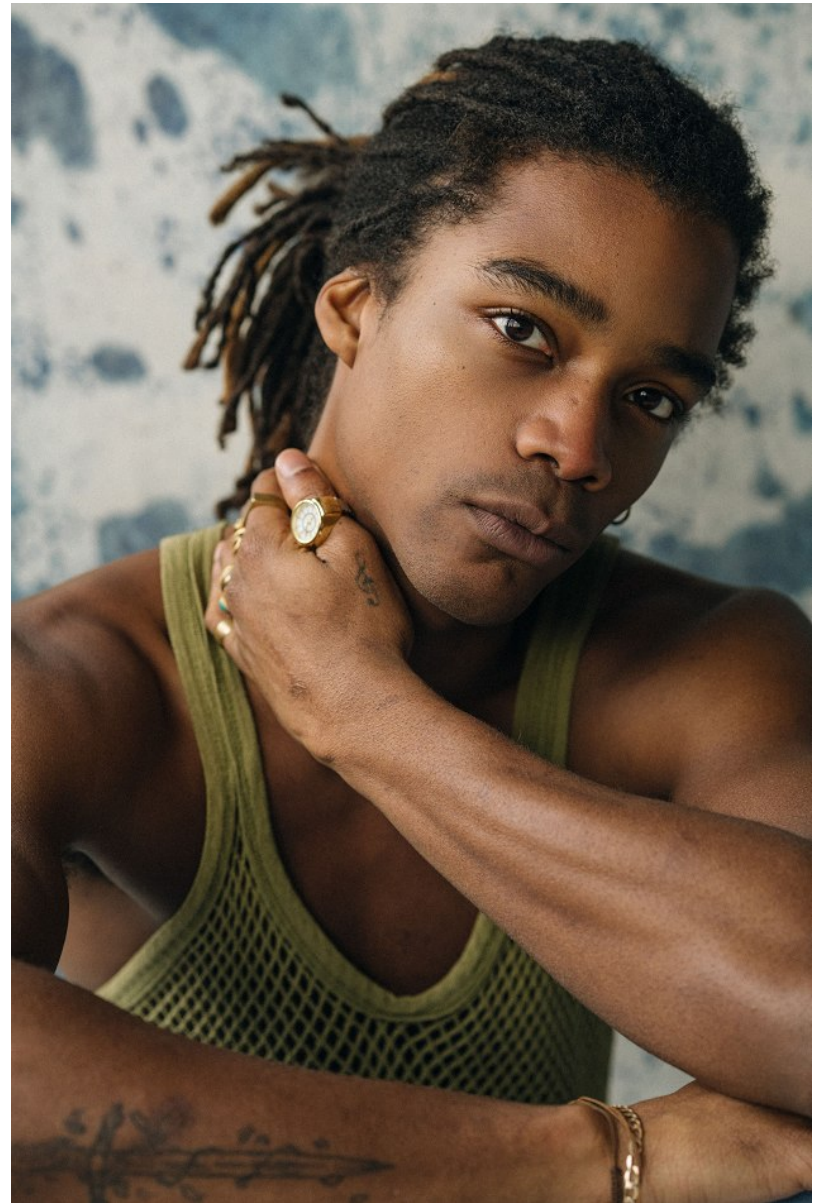

BOSS MODELS

CAPE TOWN

KANOKI BARNETT

Height: 183cm Chest: 96cm Waist: 76cm Shoe: 9.5 UK Hair: Black Eyes: Brown

BOSS MODELS

CAPE TOWN

KANOKI BARNETT

Height: 183cm Chest: 96cm Waist: 76cm Shoe: 9.5 UK Hair: Black Eyes: Brown