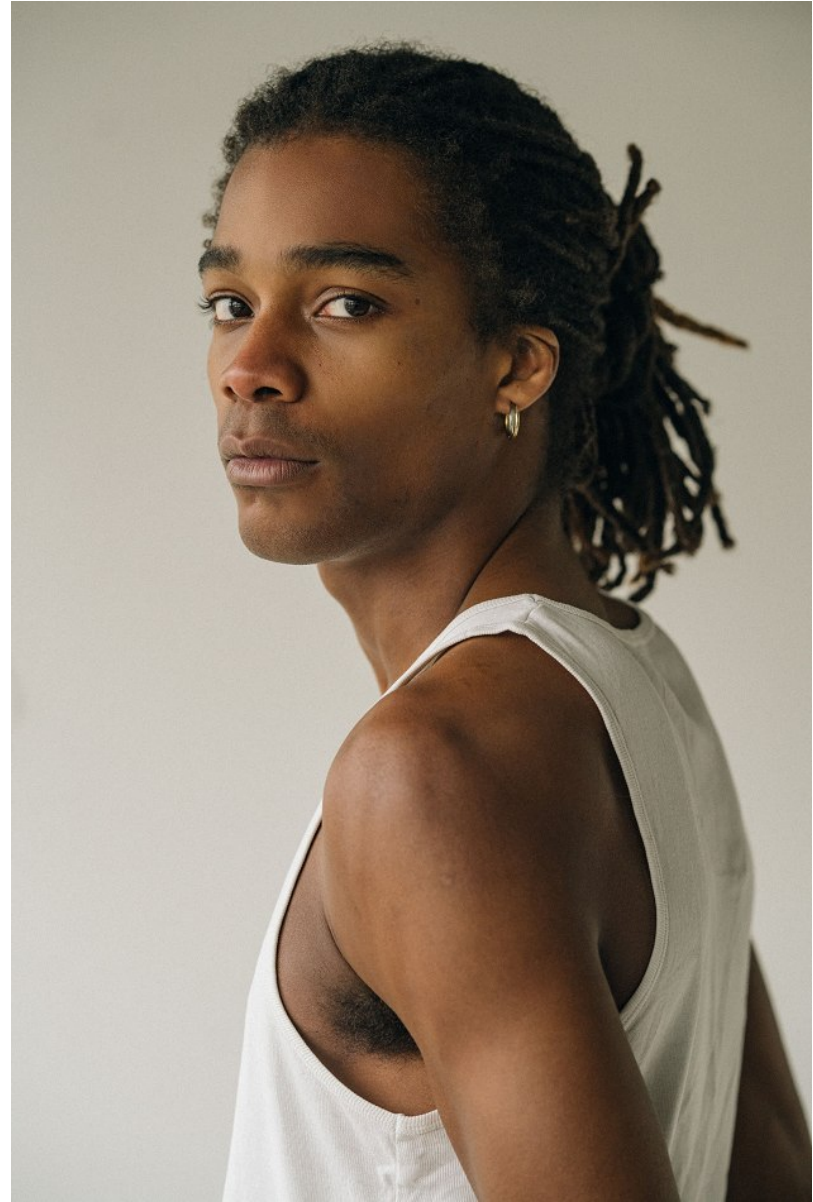

BOSS MODELS

CAPE TOWN

KANOKI BARNETT

Height: 183cm Chest: 96cm Waist: 76cm Shoe: 9.5 UK Hair: Black Eyes: Brown

BOSS MODELS

CAPE TOWN

KANOKI BARNETT

Height: 183cm Chest: 96cm Waist: 76cm Shoe: 9.5 UK Hair: Black Eyes: Brown

BOSS MODELS

CAPE TOWN

KANOKI BARNETT

Height: 183cm Chest: 96cm Waist: 76cm Shoe: 9.5 UK Hair: Black Eyes: Brown