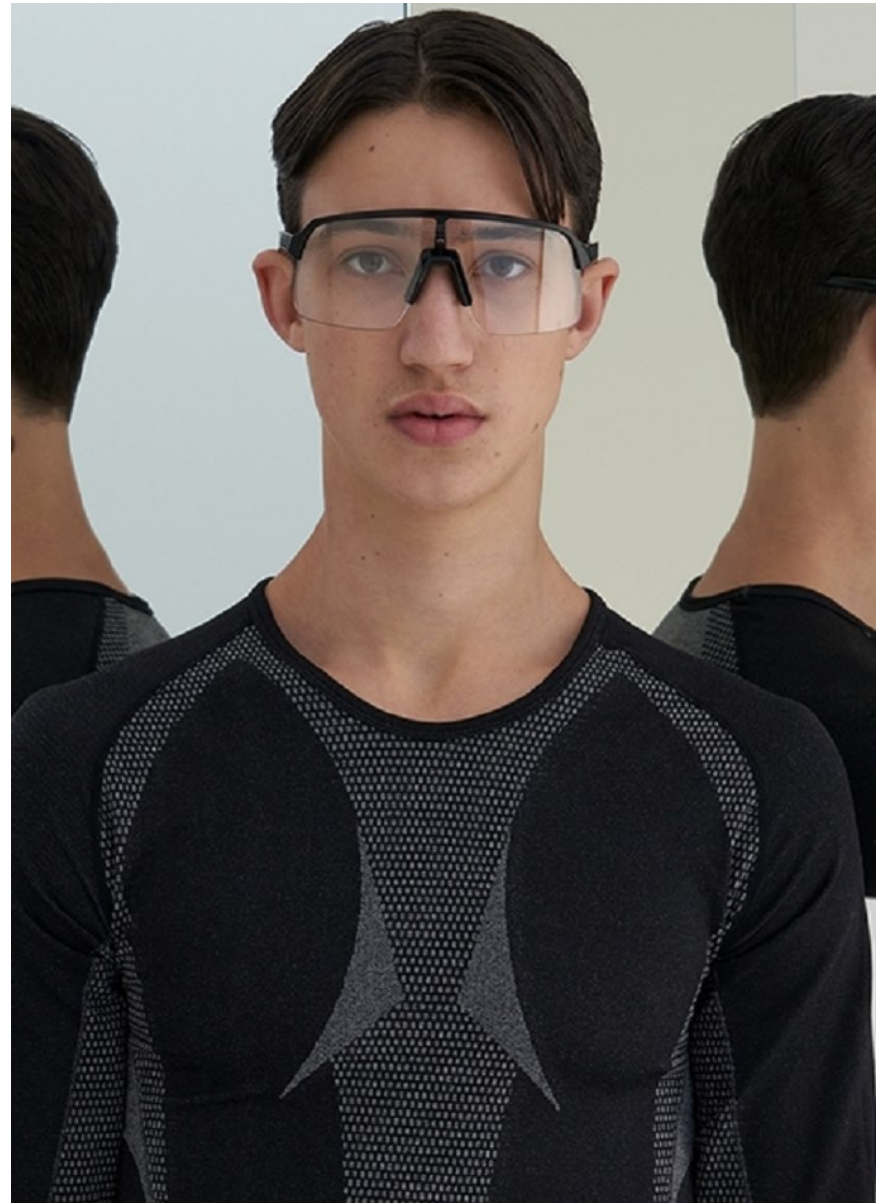

BOSS MODELS

CAPE TOWN

FAUSTO SYLVESTER

Height: 189cm Chest: 92cm Waist: 78cm Suit: 36 R Shoe: 9.5 UK Hair: Brown Eyes: Brown

BOSS MODELS

CAPE TOWN

FAUSTO SYLVESTER

Height: 189cm Chest: 92cm Waist: 78cm Suit: 36 R Shoe: 9.5 UK Hair: Brown Eyes: Brown