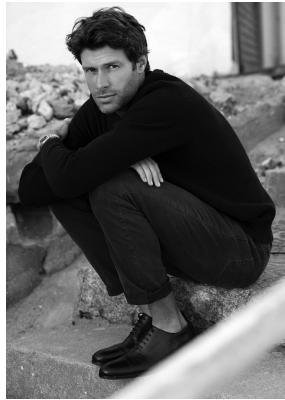

BOSS MODELS

CAPE TOWN

JOAN PASTOR

Height: 189cm Chest: 100cm Waist: 80cm Suit: 40 L Shoe: 8.5 UK Hair: Brown Eyes: Hazel

BOSS MODELS

CAPE TOWN

JOAN PASTOR

Height: 189cm Chest: 100cm Waist: 80cm Suit: 40 L Shoe: 8.5 UK Hair: Brown Eyes: Hazel

BOSS MODELS

CAPE TOWN

JOAN PASTOR

Height: 189cm Chest: 100cm Waist: 80cm Suit: 40 L Shoe: 8.5 UK Hair: Brown Eyes: Hazel