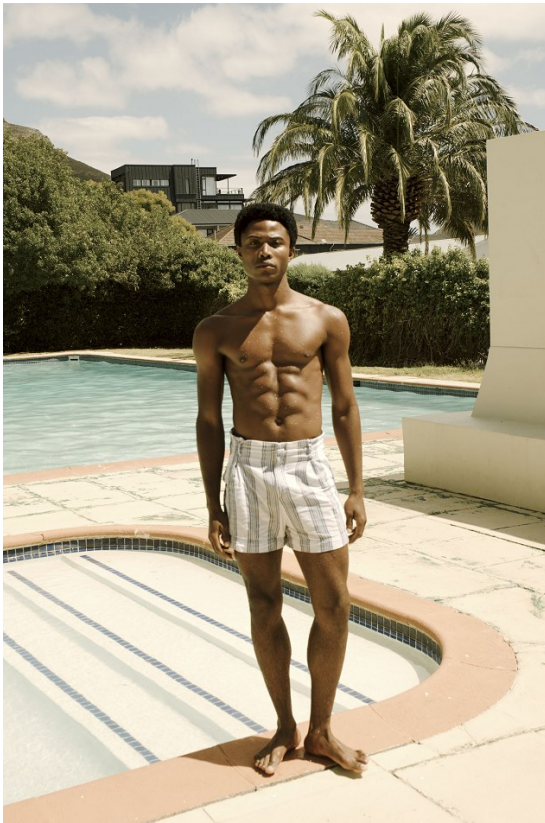

BOSS MODELS

CAPE TOWN

DIVINE ENEJA

Height: 187cm Chest: 96cm Waist: 76cm Suit: 38 R Shoe: 10 UK Hair: Black Eyes: Brown

BOSS MODELS

CAPE TOWN

DIVINE ENEJA

Height: 187cm Chest: 96cm Waist: 76cm Suit: 38 R Shoe: 10 UK Hair: Black Eyes: Brown