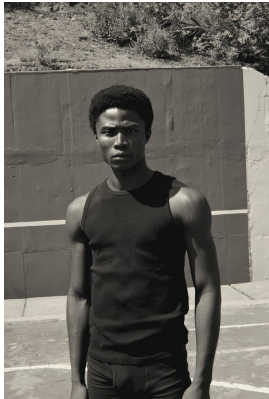

BOSS MODELS

CAPE TOWN

DIVINE ENEJA

Height: 187cm Chest: 96cm Waist: 76cm Suit: 38 R Shoe: 10 UK Hair: Black Eyes: Brown