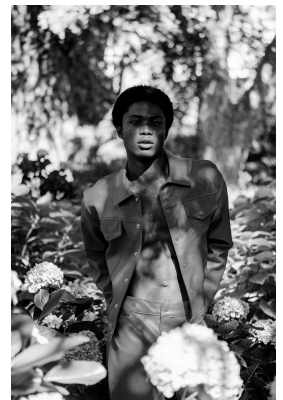

# BOSS MODELS

CAPE TOWN

## DIVINE ENEJA

Height: 187cm Chest: 96cm Waist: 76cm Suit: 38 R Shoe: 10 UK Hair: Black Eyes: Brown