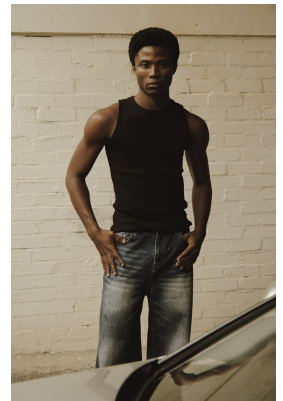

# BOSS MODELS

CAPE TOWN

## DIVINE ENEJA

Height: 187cm Chest: 96cm Waist: 76cm Suit: 38 R Shoe: 10 UK Hair: Black Eyes: Brown