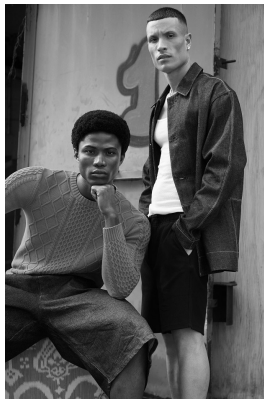

# BOSS MODELS

CAPE TOWN

## DIVINE ENEJA

Height: 187cm Chest: 96cm Waist: 76cm Suit: 38 R Shoe: 10 UK Hair: Black Eyes: Brown