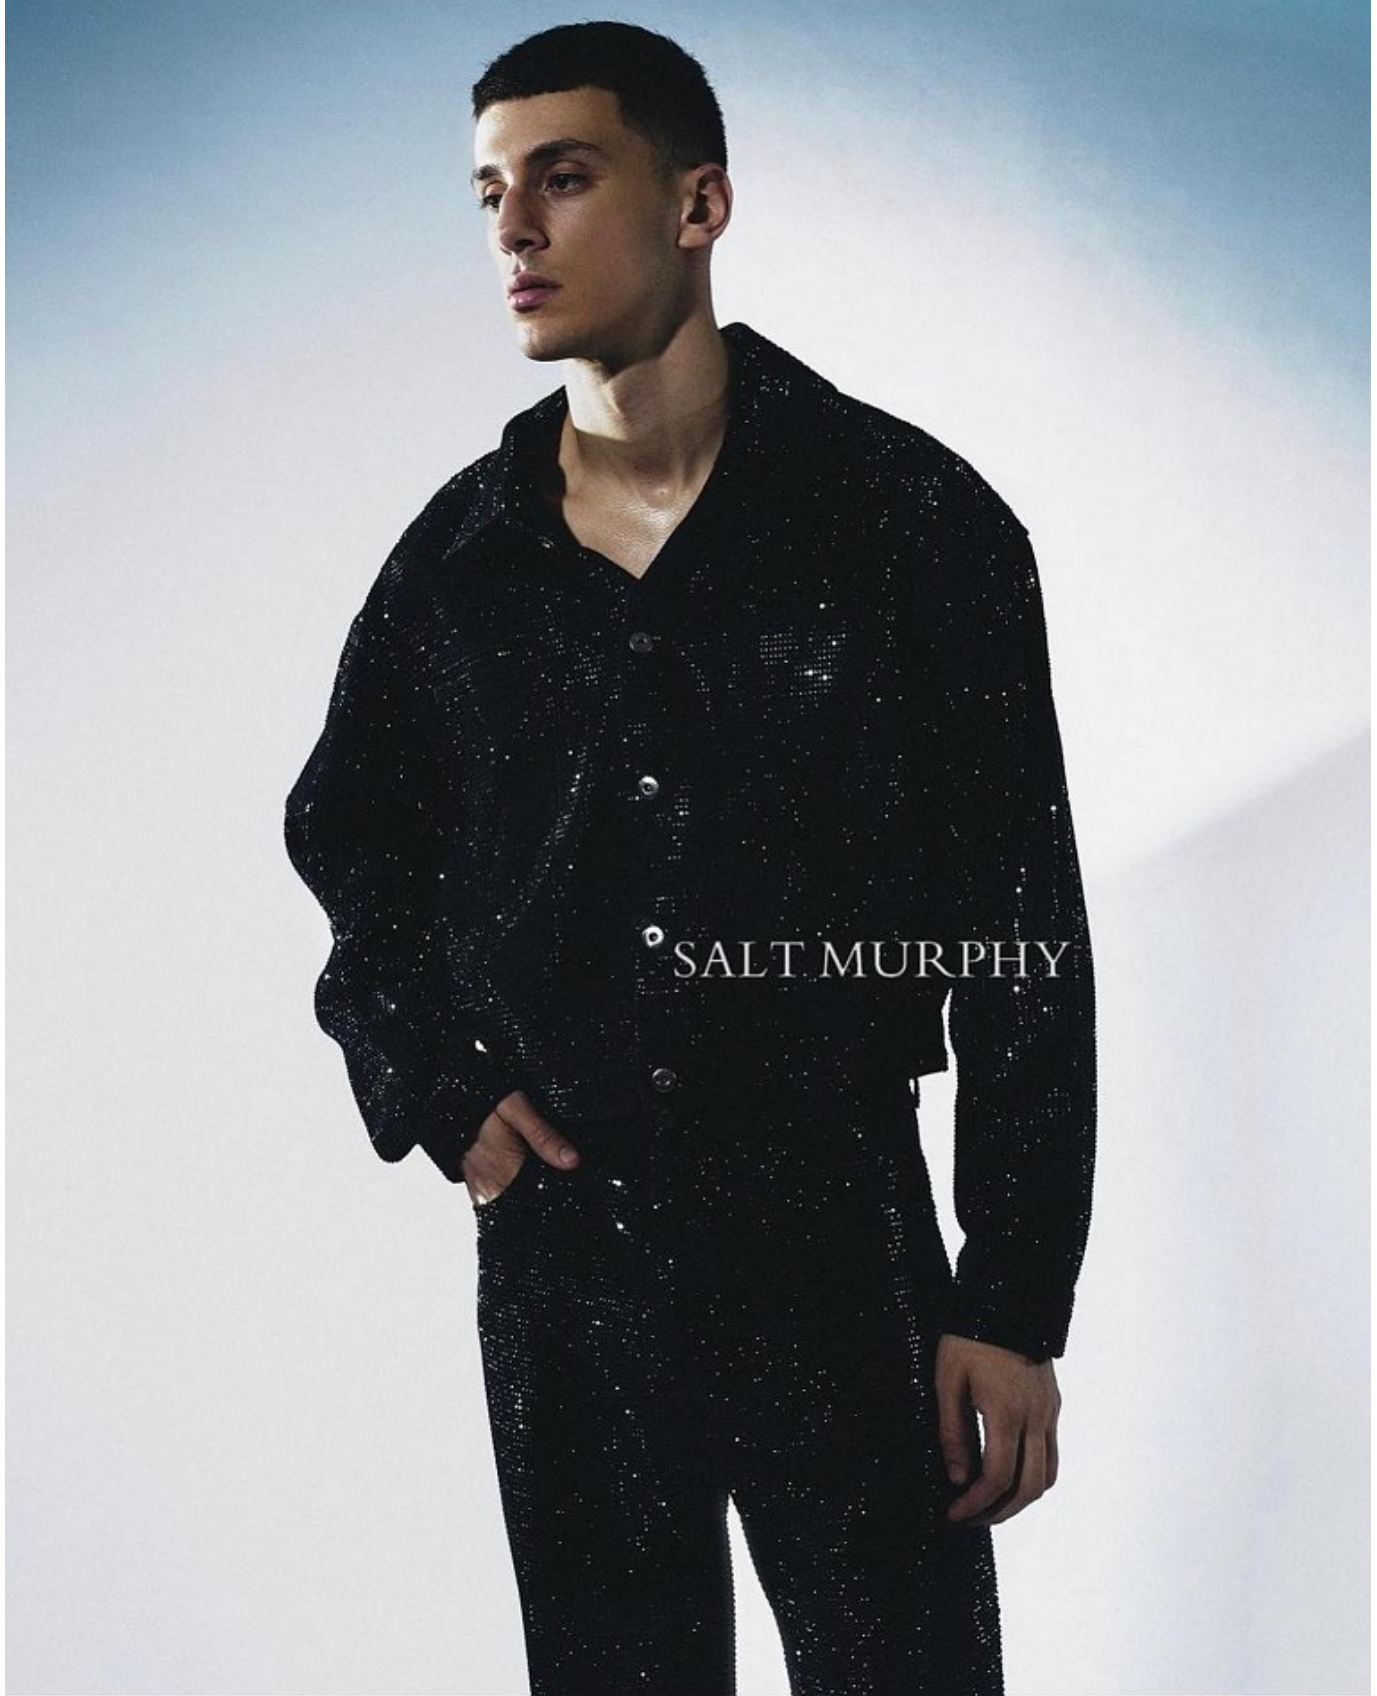

BOSS MODELS

CAPE TOWN

ANIS CHOUG

Height: 189cm Chest: 98cm Waist: 78cm Suit: 40 L Shoe: 10.5 UK Hair: Brown Eyes: Blue/Green