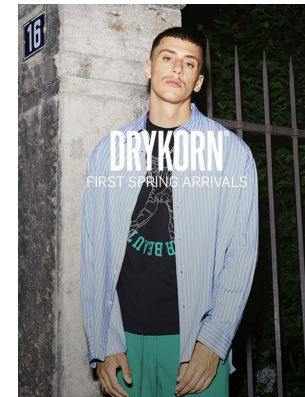

BOSS MODELS

CAPE TOWN

ANIS CHOUG

Height: 189cm Chest: 97cm Waist: 78cm Suit: 40 L Shoe: 10.5 UK Hair: Brown Eyes: Blue/Green

BOSS MODELS

CAPE TOWN

ANIS CHOUG

Height: 189cm Chest: 97cm Waist: 78cm Suit: 40 L Shoe: 10.5 UK Hair: Brown Eyes: Blue/Green