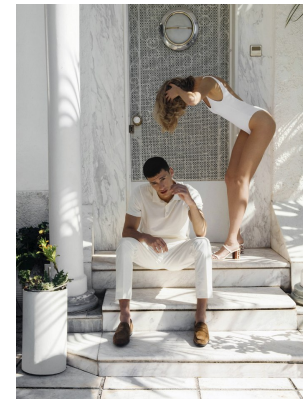

BOSS MODELS

CAPE TOWN

ANIS CHOUG

Height: 189cm Chest: 97cm Waist: 78cm Suit: 40 L Shoe: 10.5 UK Hair: Brown Eyes: Blue/Green

BOSS MODELS

CAPE TOWN

ANIS CHOUG

Height: 189cm Chest: 97cm Waist: 78cm Suit: 40 L Shoe: 10.5 UK Hair: Brown Eyes: Blue/Green