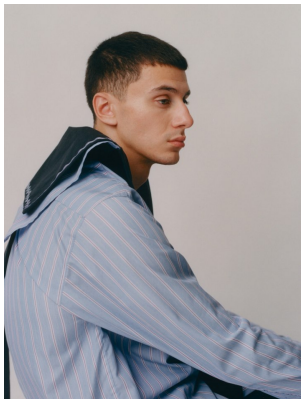

BOSS MODELS

CAPE TOWN

ANIS CHOUG

Height: 189cm Chest: 97cm Waist: 78cm Suit: 40 L Shoe: 10.5 UK Hair: Brown Eyes: Blue/Green

BOSS MODELS

CAPE TOWN

ANIS CHOUG

Height: 189cm Chest: 97cm Waist: 78cm Suit: 40 L Shoe: 10.5 UK Hair: Brown Eyes: Blue/Green