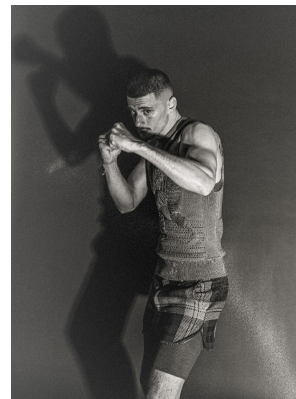

BOSS MODELS

CAPE TOWN

ANIS CHOUG

Height: 189cm Chest: 97cm Waist: 78cm Suit: 40 L Shoe: 10.5 UK Hair: Brown Eyes: Blue/Green

BOSS MODELS

CAPE TOWN

ANIS CHOUG

Height: 189cm Chest: 97cm Waist: 78cm Suit: 40 L Shoe: 10.5 UK Hair: Brown Eyes: Blue/Green