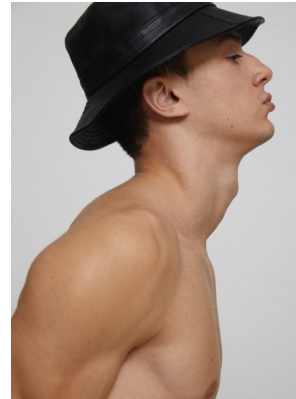

BOSS MODELS

CAPE TOWN

ANIS CHOUG

Height: 189cm Chest: 97cm Waist: 78cm Suit: 40 L Shoe: 10.5 UK Hair: Brown Eyes: Blue/Green

BOSS MODELS

CAPE TOWN

ANIS CHOUG

Height: 189cm Chest: 97cm Waist: 78cm Suit: 40 L Shoe: 10.5 UK Hair: Brown Eyes: Blue/Green