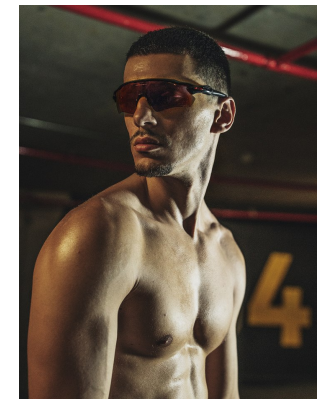

BOSS MODELS

CAPE TOWN

ANIS CHOUG

Height: 189cm Chest: 97cm Waist: 78cm Suit: 40 L Shoe: 10.5 UK Hair: Brown Eyes: Blue/Green

BOSS MODELS

CAPE TOWN

ANIS CHOUG

Height: 189cm Chest: 97cm Waist: 78cm Suit: 40 L Shoe: 10.5 UK Hair: Brown Eyes: Blue/Green