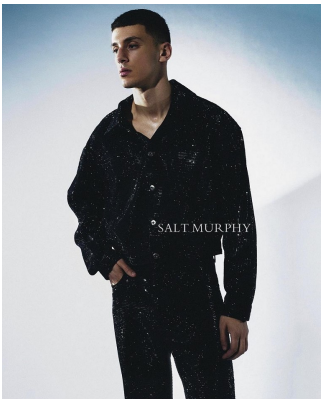

BOSS MODELS

CAPE TOWN

ANIS CHOUG

Height: 189cm Chest: 97cm Waist: 78cm Suit: 40 L Shoe: 10.5 UK Hair: Brown Eyes: Blue/Green

BOSS MODELS

CAPE TOWN

ANIS CHOUG

Height: 189cm Chest: 97cm Waist: 78cm Suit: 40 L Shoe: 10.5 UK Hair: Brown Eyes: Blue/Green