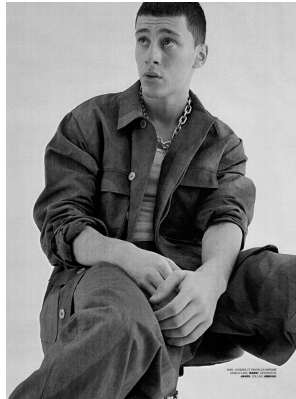

BOSS MODELS

CAPE TOWN

ANIS CHOUG

Height: 189cm Chest: 97cm Waist: 78cm Suit: 40 L Shoe: 10.5 UK Hair: Brown Eyes: Blue/Green

BOSS MODELS

CAPE TOWN

ANIS CHOUG

Height: 189cm Chest: 97cm Waist: 78cm Suit: 40 L Shoe: 10.5 UK Hair: Brown Eyes: Blue/Green