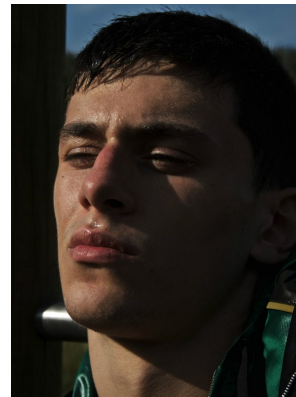

BOSS MODELS

CAPE TOWN

ANIS CHOUG

Height: 189cm Chest: 97cm Waist: 78cm Suit: 40 L Shoe: 10.5 UK Hair: Brown Eyes: Blue/Green

BOSS MODELS

CAPE TOWN

ANIS CHOUG

Height: 189cm Chest: 97cm Waist: 78cm Suit: 40 L Shoe: 10.5 UK Hair: Brown Eyes: Blue/Green