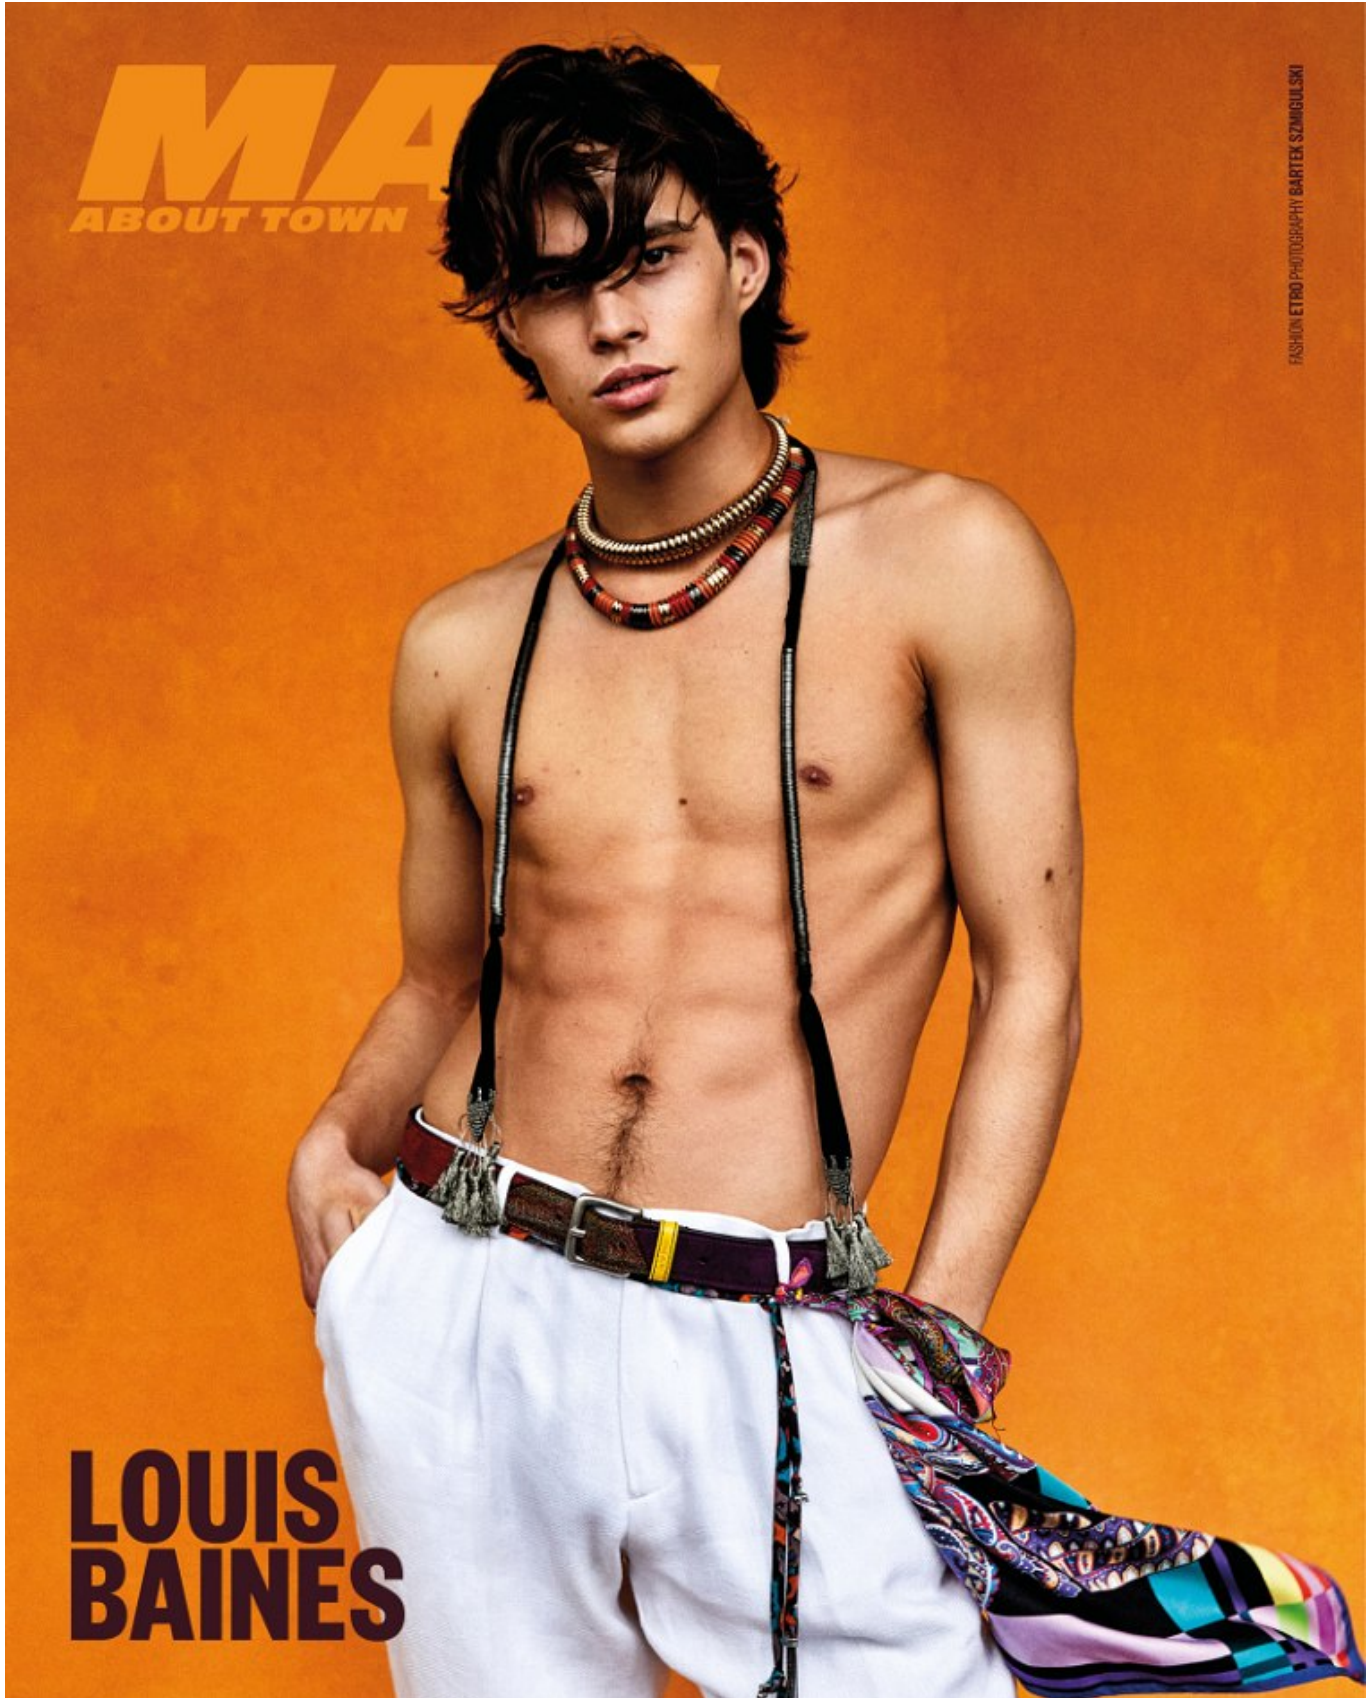

# BOSS MODELS

CAPE TOWN

LOUIS BAINES

Height: 185cm Chest: 91cm Waist: 76cm Suit: 36 R Shoe: 10 UK Hair: Dark Brown Eyes: Brown