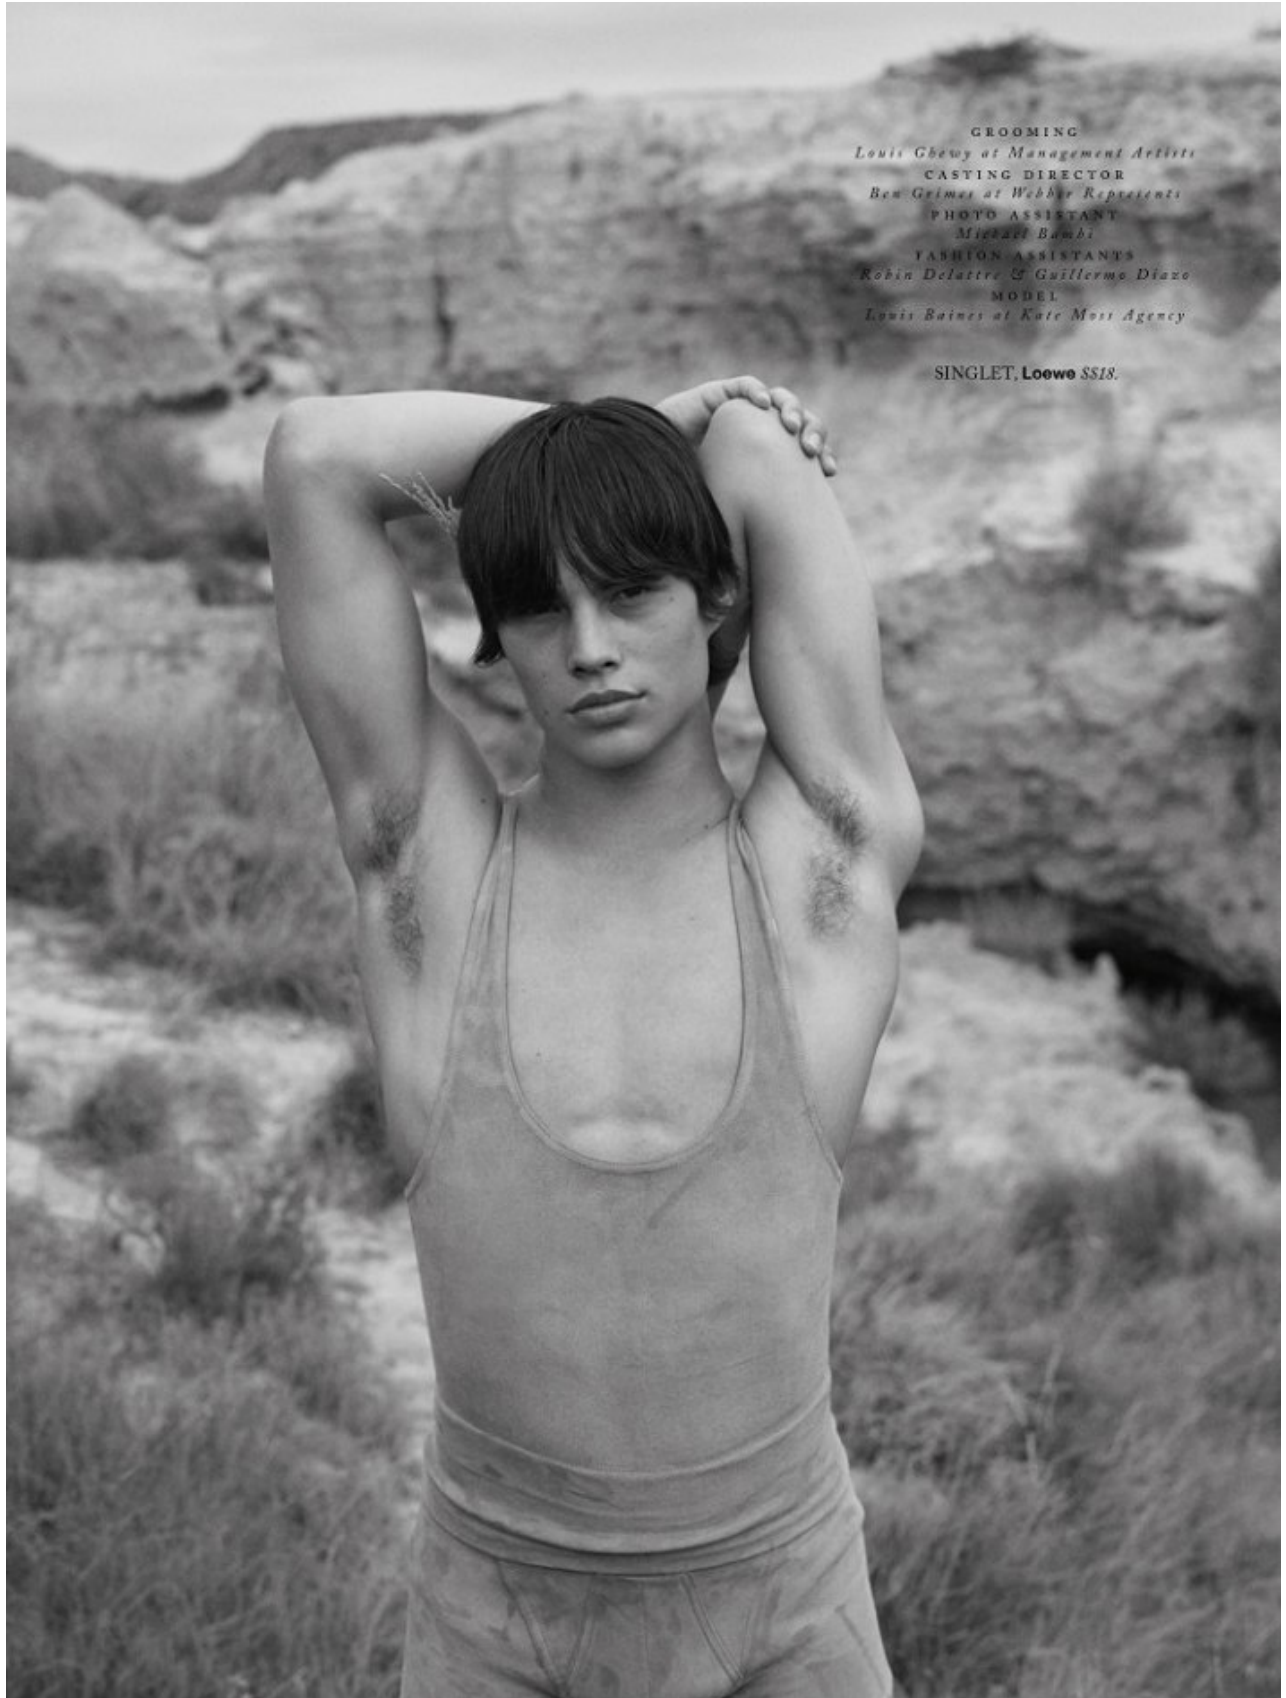

BOSS MODELS

CAPE TOWN

GROOMING
Louis Gheyu at Management Artists
CASTING DIRECTOR
Ben Grimes at Webber Represents
PHOTO ASSISTANT
Michael Bambi
FASHION ASSISTANTS
Robin Delattre & Guillermo Diaz
MODEL
Louis Baines at Kate Moss Agency

SINGLET, **Loewe SS18.**

LOUIS BAINES

Height: 185cm Chest: 91cm Waist: 76cm Suit: 36 R Shoe: 10 UK Hair: Dark Brown Eyes: Brown