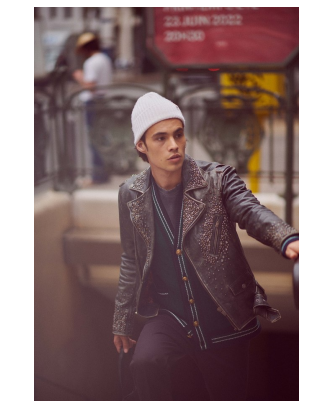

BOSS MODELS

CAPE TOWN

LOUIS BAINES

Height: 185cm Chest: 91cm Waist: 76cm Suit: 36 R Shoe: 10 UK Hair: Dark Brown Eyes: Brown

BOSS MODELS

CAPE TOWN

LOUIS BAINES

Height: 185cm Chest: 91cm Waist: 76cm Suit: 36 R Shoe: 10 UK Hair: Dark Brown Eyes: Brown