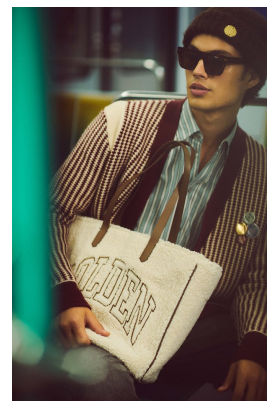

BOSS MODELS

CAPE TOWN

LOUIS BAINES

Height: 185cm Chest: 91cm Waist: 76cm Suit: 36 R Shoe: 10 UK Hair: Dark Brown Eyes: Brown

BOSS MODELS

CAPE TOWN

LOUIS BAINES

Height: 185cm Chest: 91cm Waist: 76cm Suit: 36 R Shoe: 10 UK Hair: Dark Brown Eyes: Brown