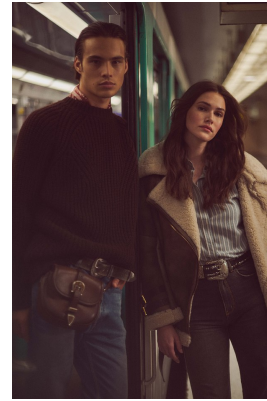

BOSS MODELS

CAPE TOWN

LOUIS BAINES

Height: 185cm Chest: 91cm Waist: 76cm Suit: 36 R Shoe: 10 UK Hair: Dark Brown Eyes: Brown

BOSS MODELS

CAPE TOWN

LOUIS BAINES

Height: 185cm Chest: 91cm Waist: 76cm Suit: 36 R Shoe: 10 UK Hair: Dark Brown Eyes: Brown