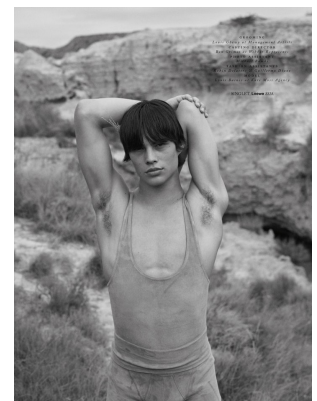

BOSS MODELS

CAPE TOWN

LOUIS BAINES

Height: 185cm Chest: 91cm Waist: 76cm Suit: 36 R Shoe: 10 UK Hair: Dark Brown Eyes: Brown

BOSS MODELS

CAPE TOWN

LOUIS BAINES

Height: 185cm Chest: 91cm Waist: 76cm Suit: 36 R Shoe: 10 UK Hair: Dark Brown Eyes: Brown