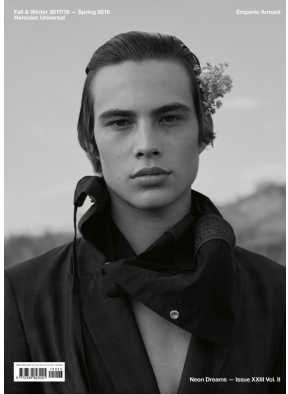

BOSS MODELS

CAPE TOWN

LOUIS BAINES

Height: 185cm Chest: 91cm Waist: 76cm Suit: 36 R Shoe: 10 UK Hair: Dark Brown Eyes: Brown

BOSS MODELS

CAPE TOWN

LOUIS BAINES

Height: 185cm Chest: 91cm Waist: 76cm Suit: 36 R Shoe: 10 UK Hair: Dark Brown Eyes: Brown