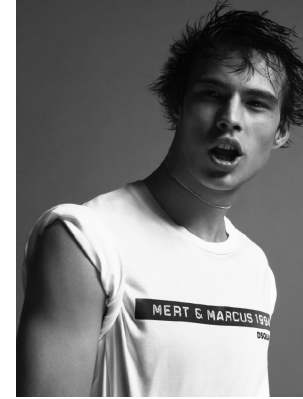

BOSS MODELS

CAPE TOWN

LOUIS BAINES

Height: 185cm Chest: 91cm Waist: 76cm Suit: 36 R Shoe: 10 UK Hair: Dark Brown Eyes: Brown

BOSS MODELS

CAPE TOWN

LOUIS BAINES

Height: 185cm Chest: 91cm Waist: 76cm Suit: 36 R Shoe: 10 UK Hair: Dark Brown Eyes: Brown