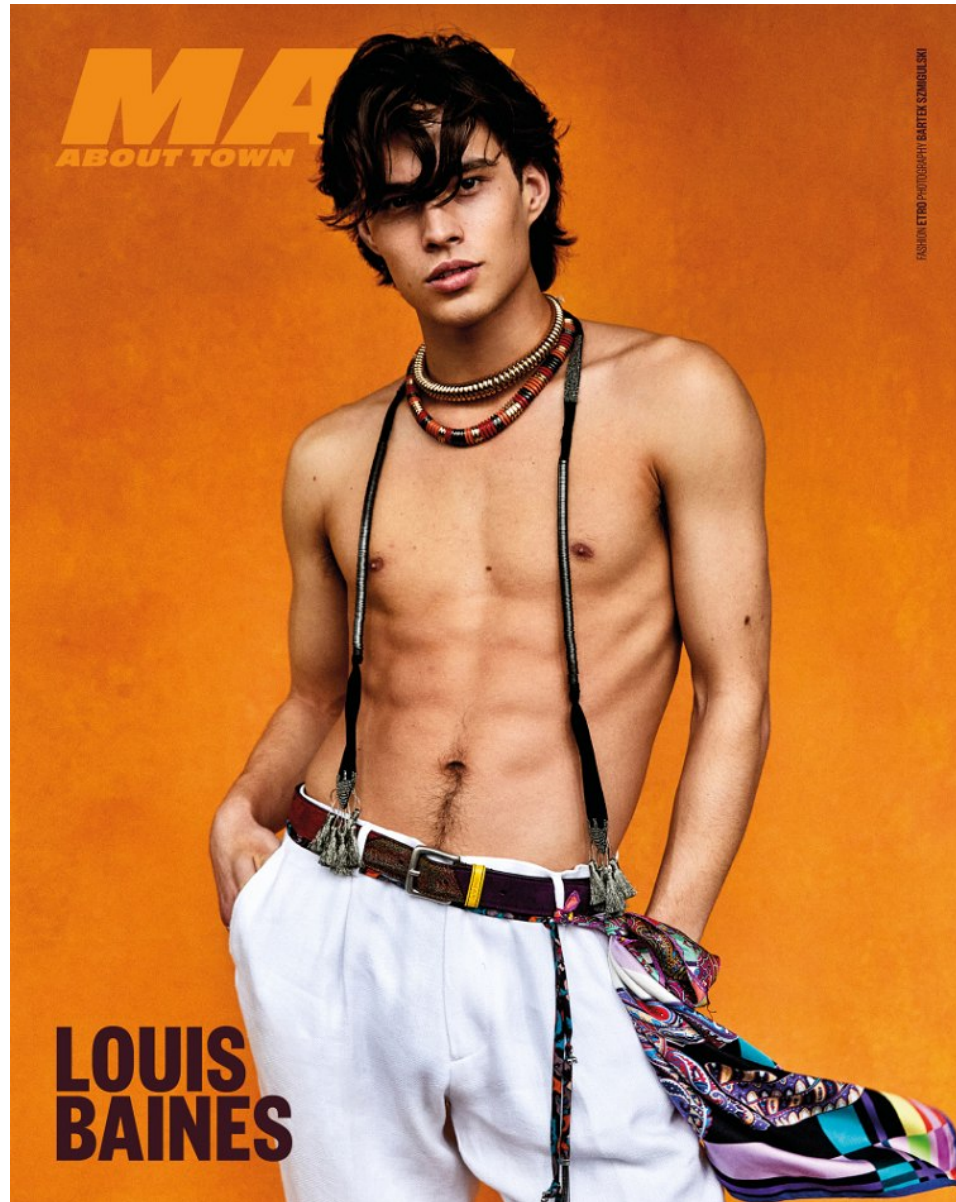

# BOSS MODELS

CAPE TOWN

LOUIS BAINES

Height: 185cm Chest: 91cm Waist: 76cm Suit: 36 R Shoe: 10 UK Hair: Dark Brown Eyes: Brown

# BOSS MODELS

CAPE TOWN