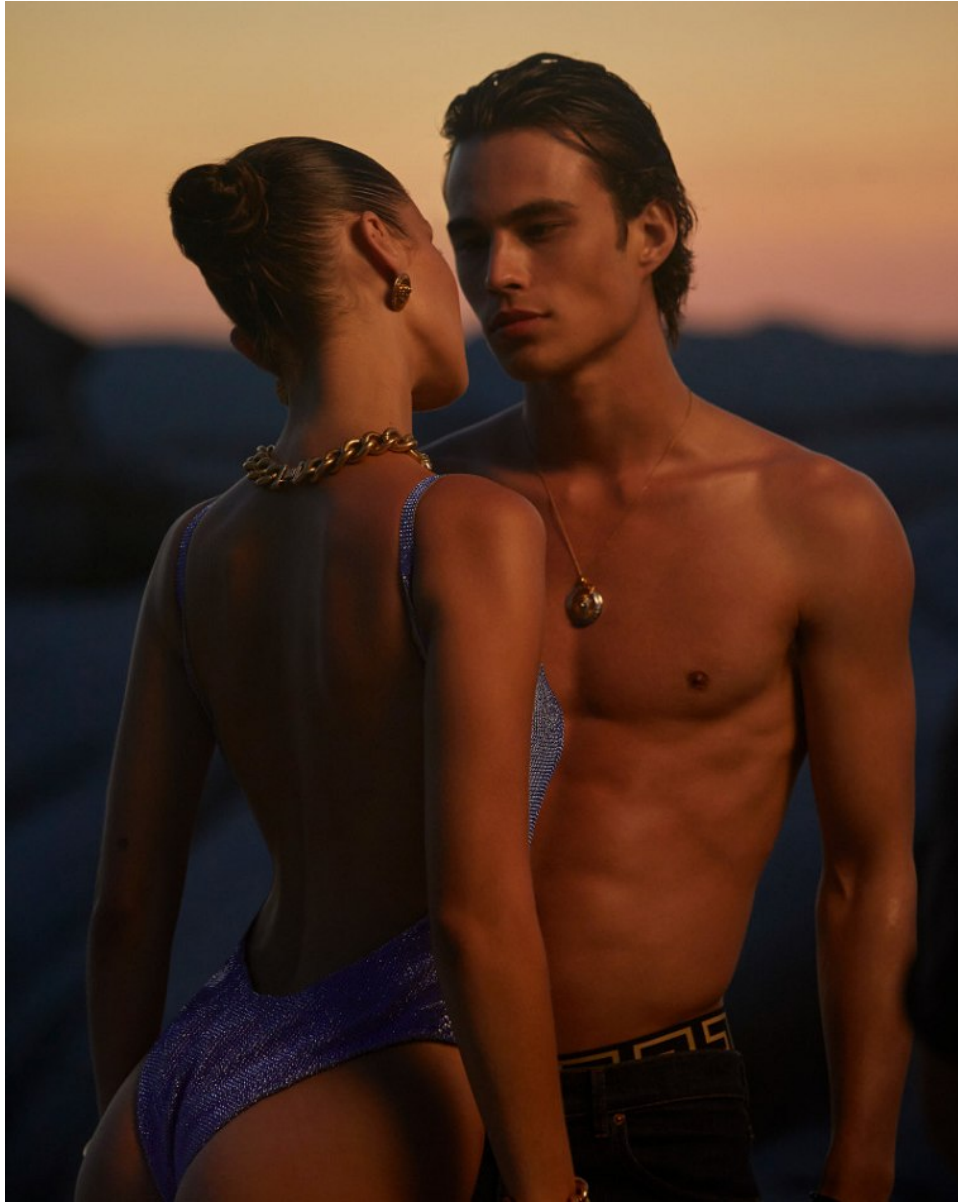

LOUIS BAINES

BOSS MODELS

CAPE TOWN

LOUIS BAINES

Height: 185cm Chest: 91cm Waist: 76cm Suit: 36 R Shoe: 10 UK Hair: Dark Brown Eyes: Brown