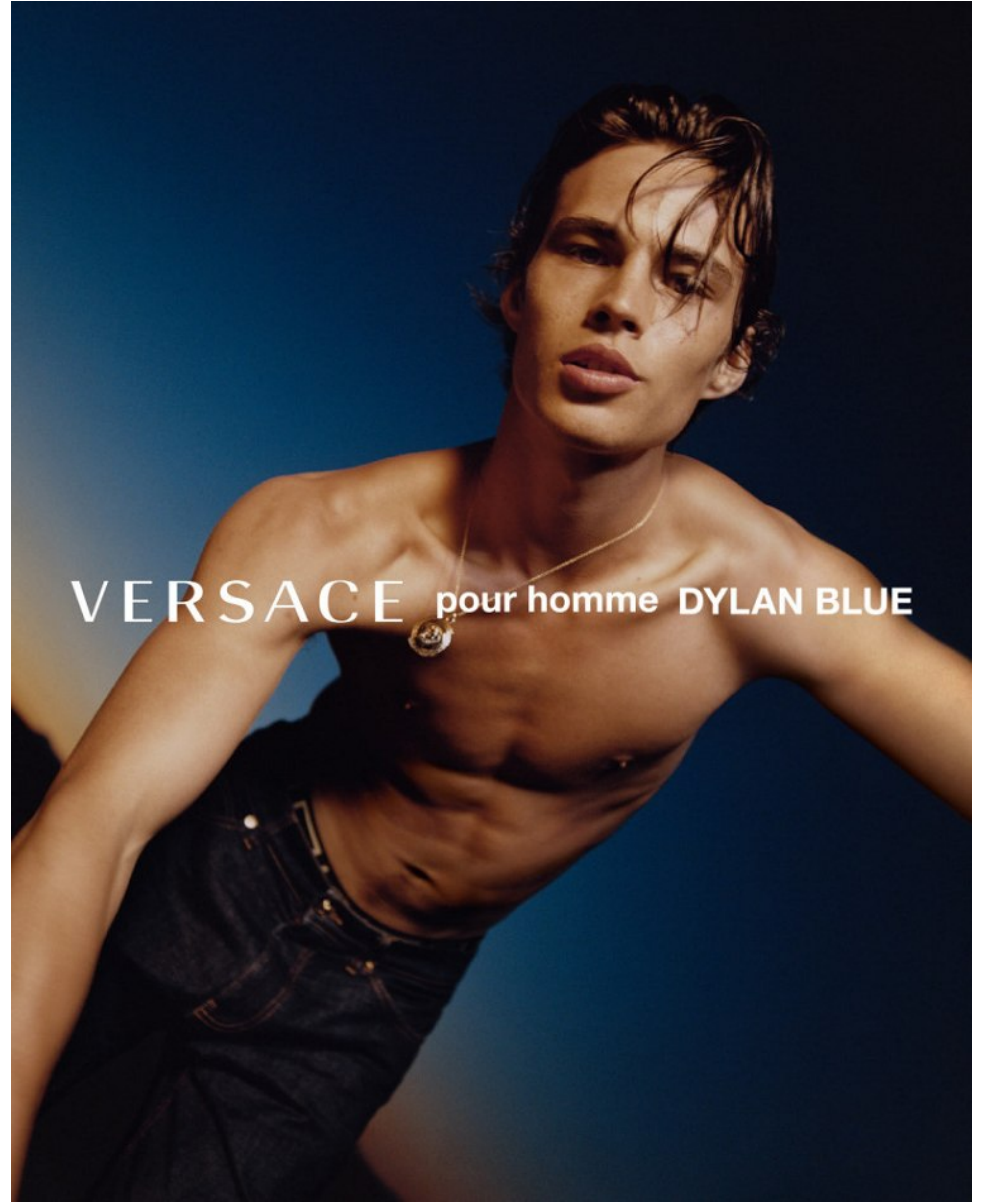

# BOSS MODELS

CAPE TOWN

LOUIS BAINES

Height: 185cm Chest: 91cm Waist: 76cm Suit: 36 R Shoe: 10 UK Hair: Dark Brown Eyes: Brown

# BOSS MODELS

CAPE TOWN