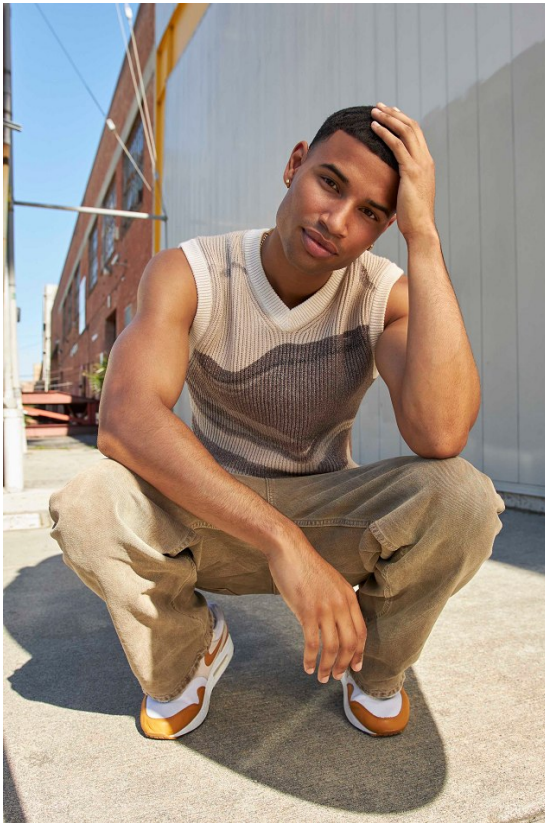

BOSS MODELS

CAPE TOWN

EMRE CELIK

Height: 188cm Chest: 97cm Waist: 76cm Suit: 38 L Shoe: 10.5 UK Hair: Dark Brown Eyes: Brown

BOSS MODELS

CAPE TOWN

EMRE CELIK

Height: 188cm Chest: 97cm Waist: 76cm Suit: 38 L Shoe: 10.5 UK Hair: Dark Brown Eyes: Brown