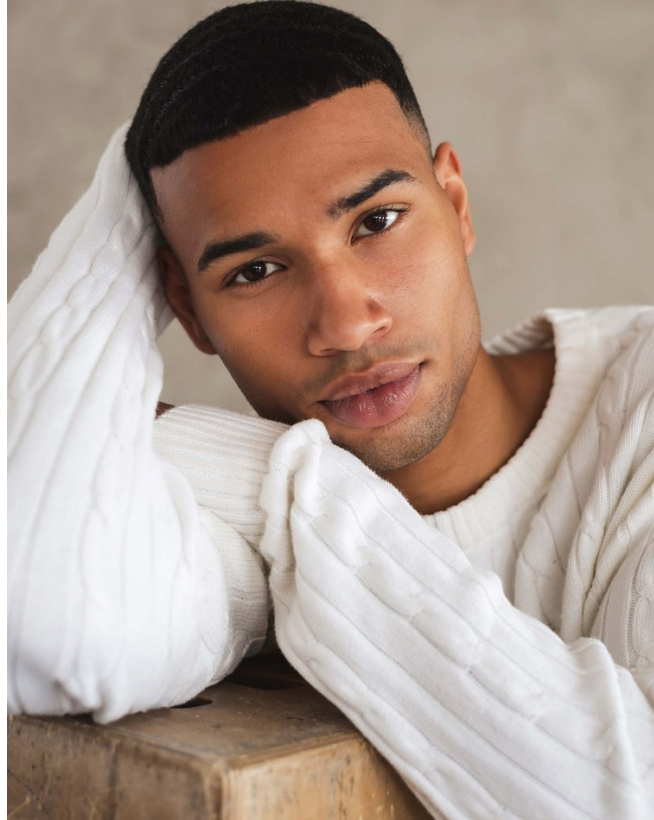

BOSS MODELS

CAPE TOWN

EMRE CELIK

Height: 188cm Chest: 97cm Waist: 76cm Suit: 38 L Shoe: 10.5 UK Hair: Dark Brown Eyes: Brown

BOSS MODELS

CAPE TOWN

EMRE CELIK

Height: 188cm Chest: 97cm Waist: 76cm Suit: 38 L Shoe: 10.5 UK Hair: Dark Brown Eyes: Brown