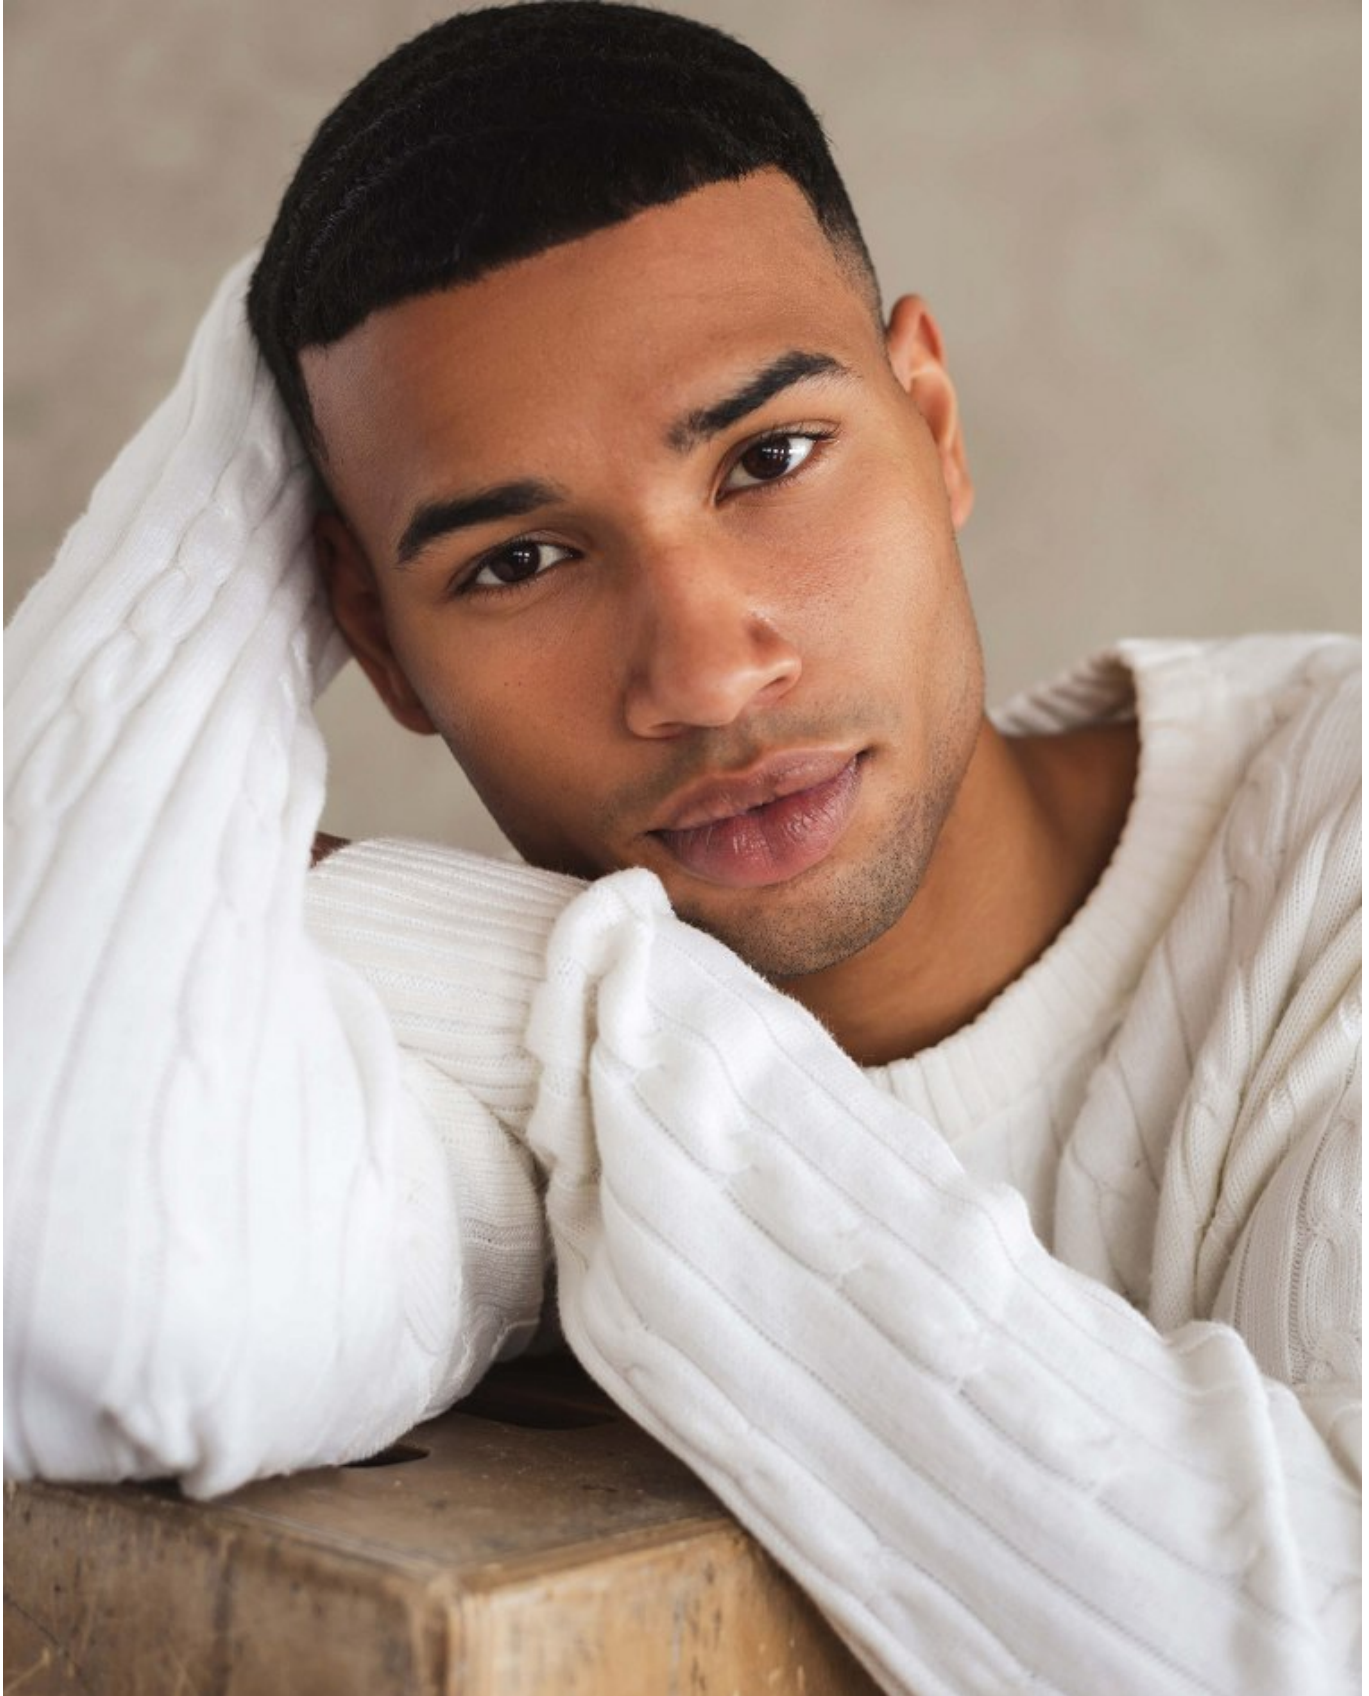

BOSS MODELS

CAPE TOWN

EMRE CELIK

Height: 188cm Chest: 97cm Waist: 76cm Suit: 38 L Shoe: 10.5 UK Hair: Dark Brown Eyes: Brown

BOSS MODELS

CAPE TOWN

EMRE CELIK

Height: 188cm Chest: 97cm Waist: 76cm Suit: 38 L Shoe: 10.5 UK Hair: Dark Brown Eyes: Brown