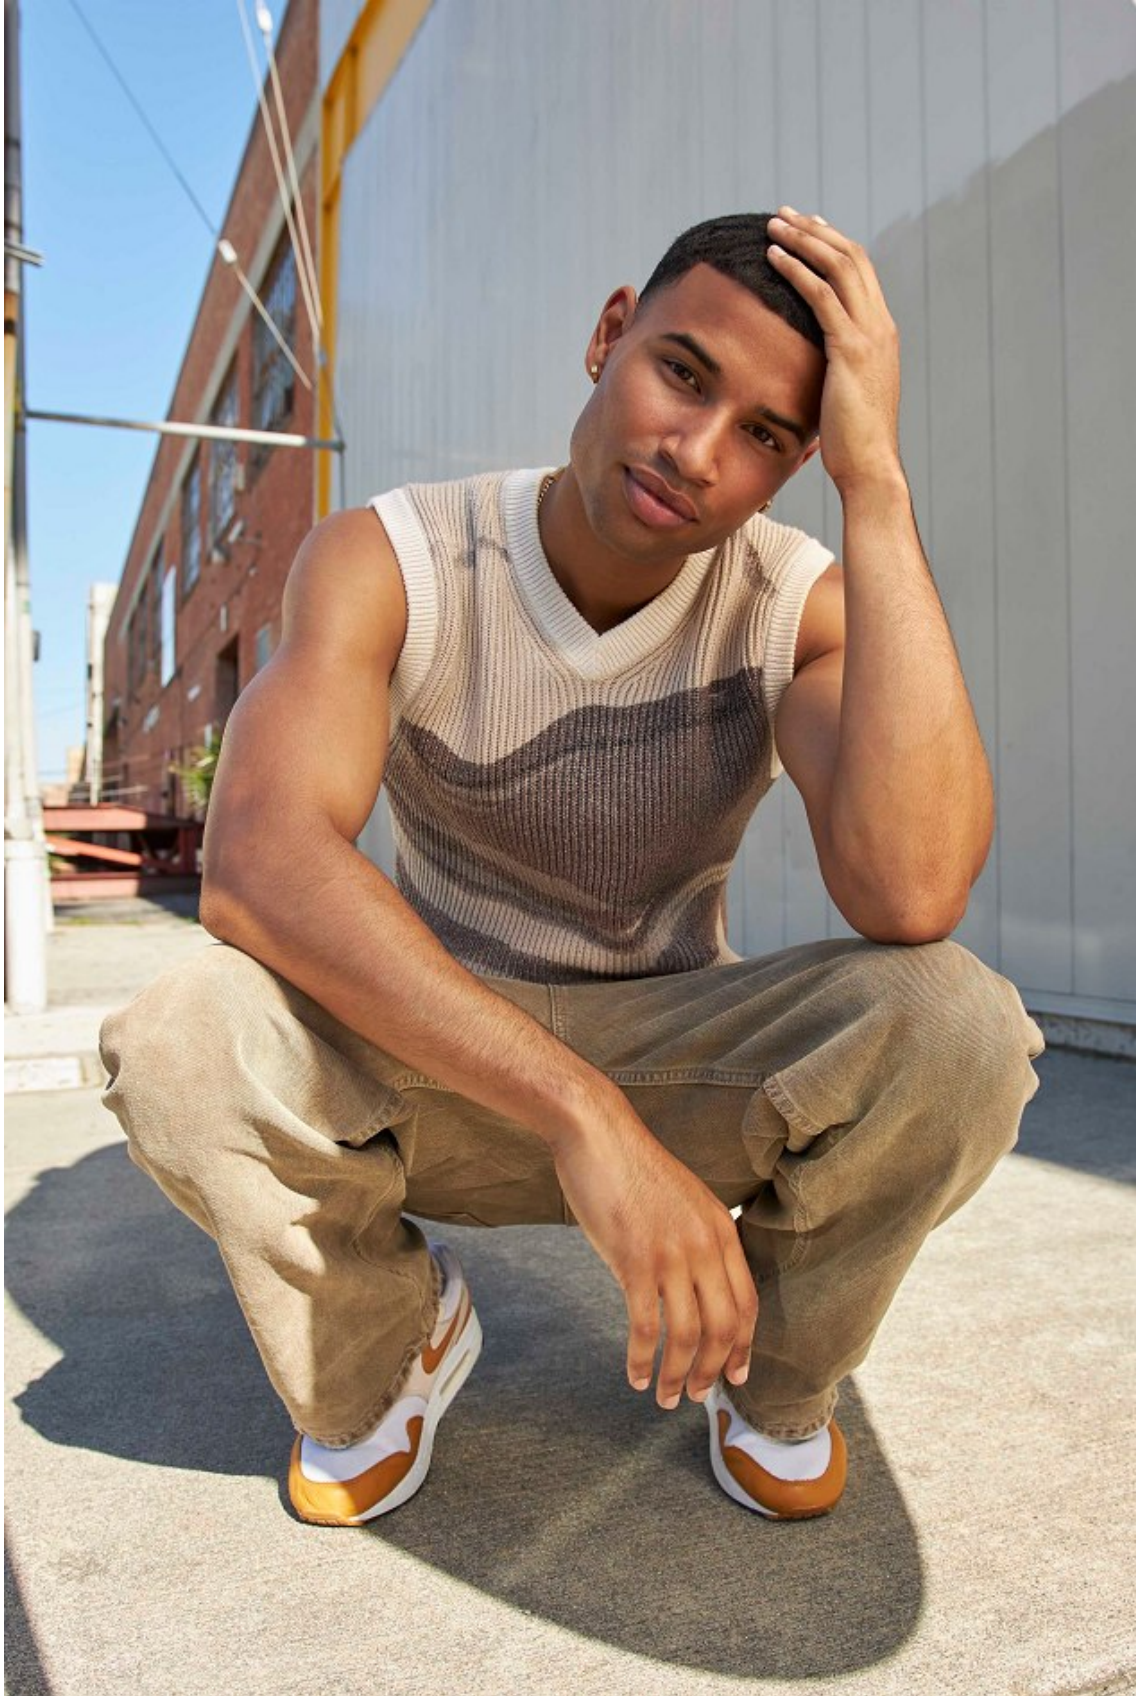

EMRE CELIK

BOSS MODELS

CAPE TOWN

EMRE CELIK

Height: 188cm Chest: 98cm Waist: 75cm Suit: 38 L Shoe: 10.5 UK Hair: Dark Brown Eyes: Brown