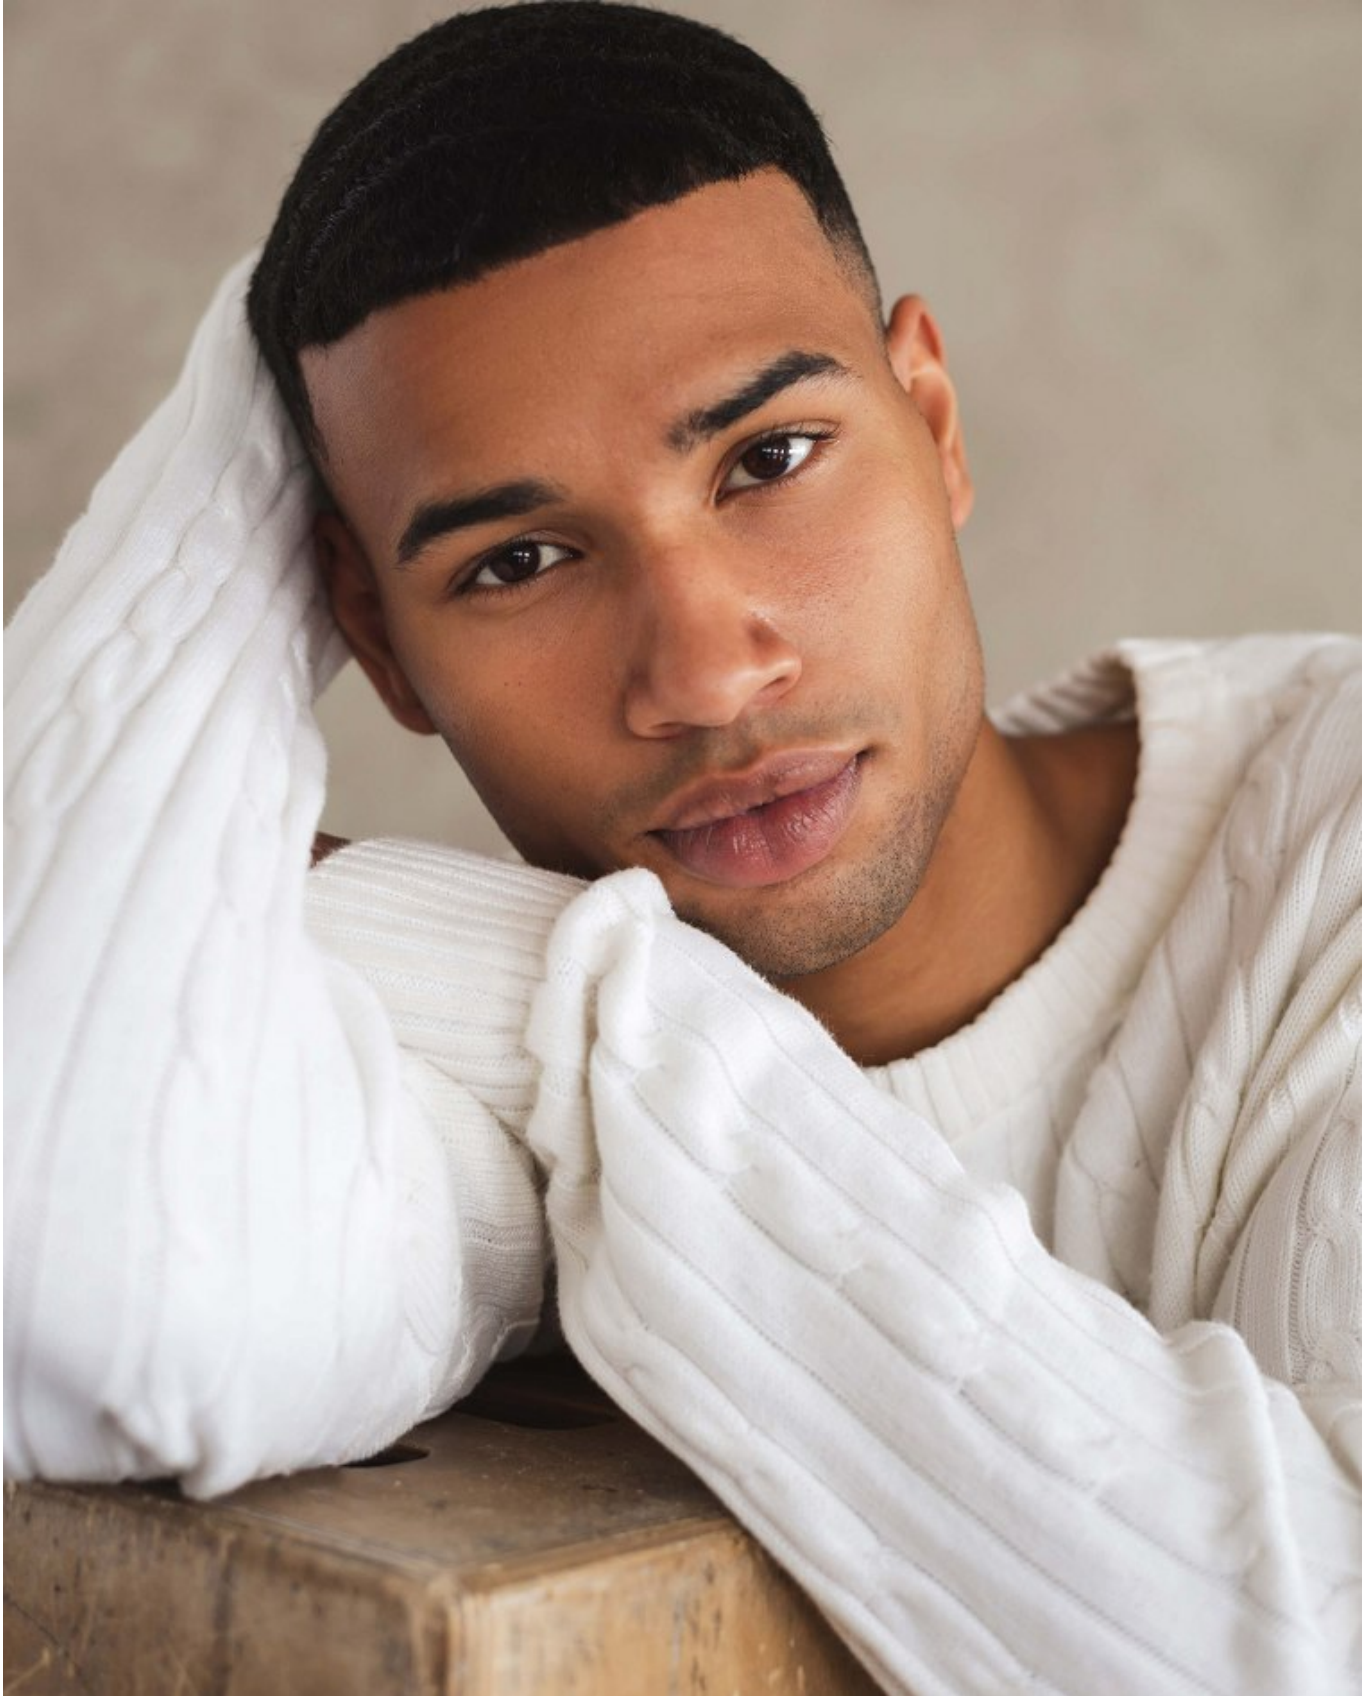

# BOSS MODELS

CAPE TOWN

EMRE CELIK

Height: 188cm Chest: 98cm Waist: 75cm Suit: 38 L Shoe: 10.5 UK Hair: Dark Brown Eyes: Brown