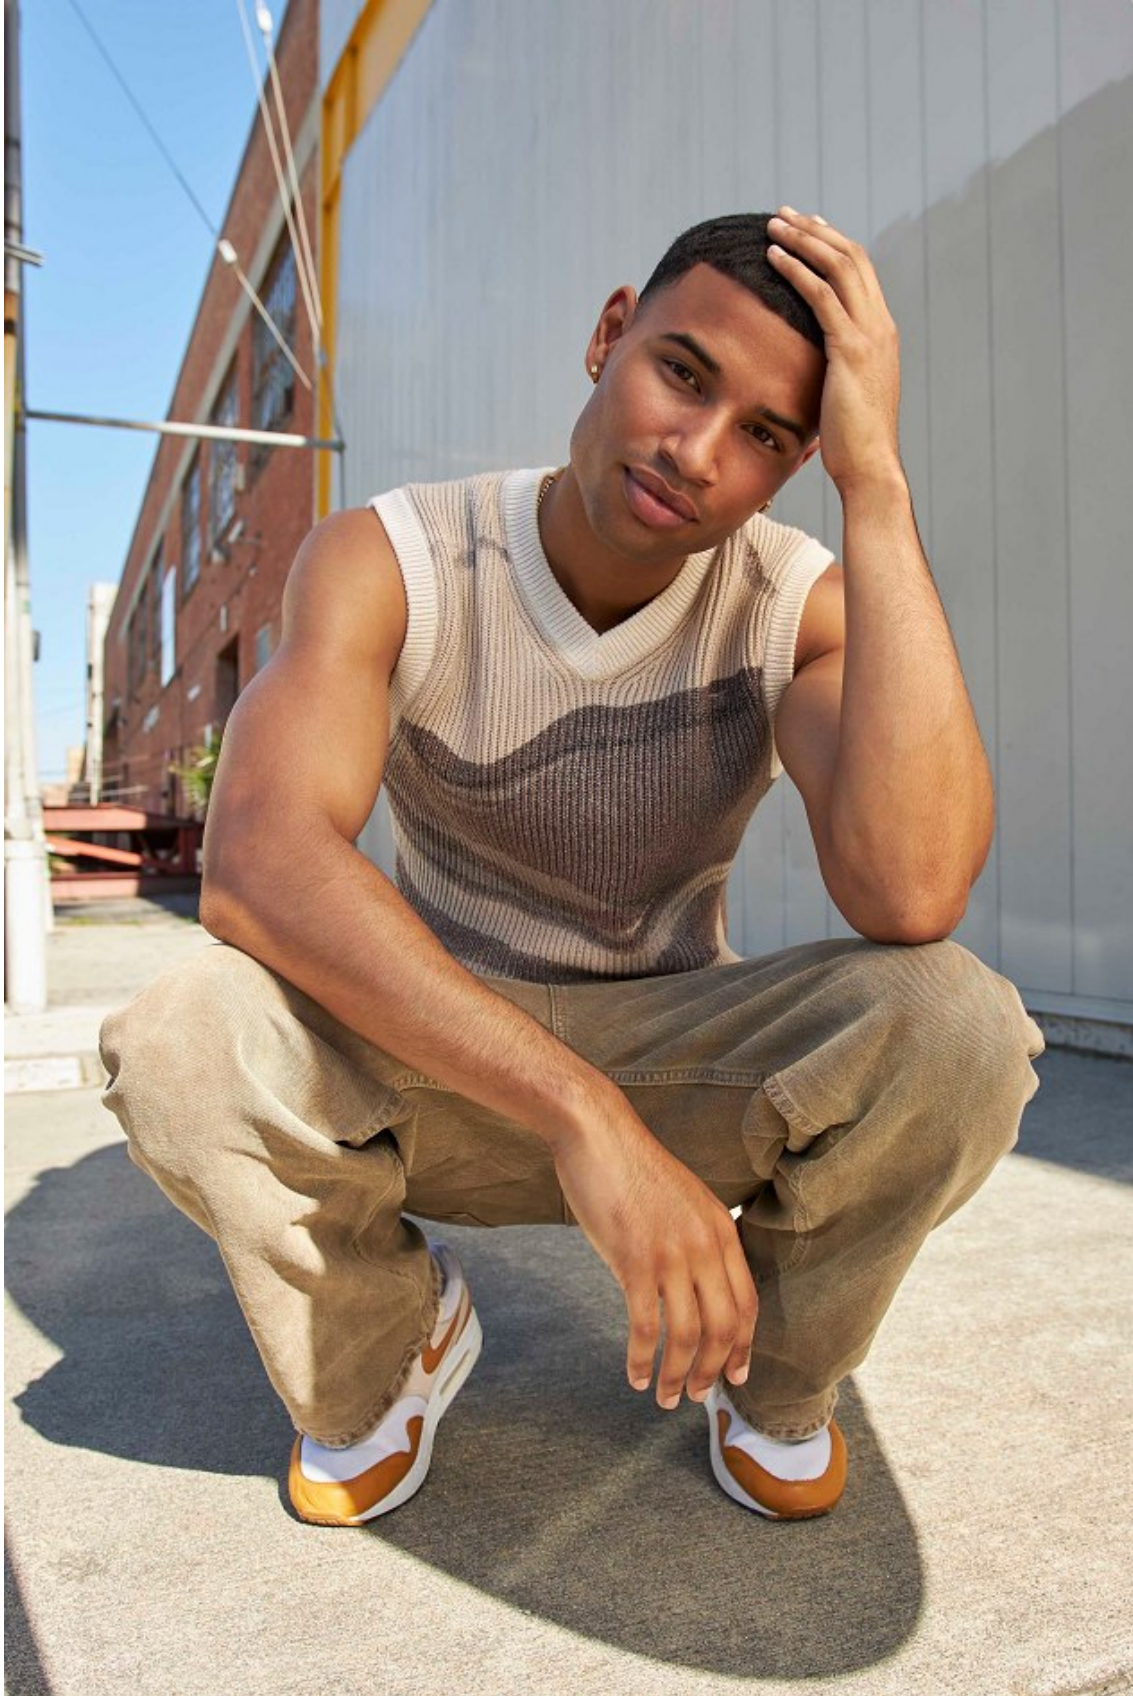

BOSS MODELS

CAPE TOWN

EMRE CELIK

Height: 188cm Chest: 97cm Waist: 76cm Suit: 38 L Shoe: 10.5 UK Hair: Dark Brown Eyes: Brown

BOSS MODELS

CAPE TOWN

EMRE CELIK

Height: 188cm Chest: 97cm Waist: 76cm Suit: 38 L Shoe: 10.5 UK Hair: Dark Brown Eyes: Brown