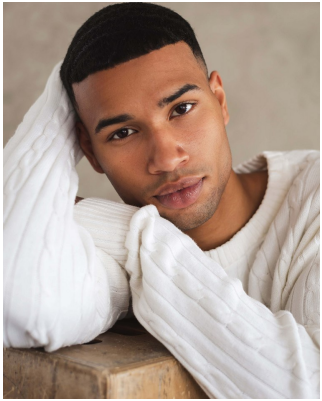

# BOSS MODELS

CAPE TOWN

EMRE CELIK

Height: 188cm Chest: 97cm Waist: 76cm Suit: 38 L Shoe: 10.5 UK Hair: Dark Brown Eyes: Brown

# BOSS MODELS

CAPE TOWN

## EMRE CELIK

Height: 188cm Chest: 97cm Waist: 76cm Suit: 38 L Shoe: 10.5 UK Hair: Dark Brown Eyes: Brown