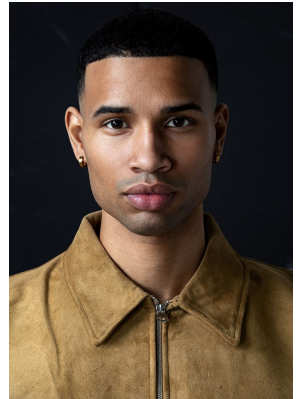

BOSS MODELS

CAPE TOWN

EMRE CELIK

Height: 188cm Chest: 98cm Waist: 75cm Suit: 38 L Shoe: 10.5 UK Hair: Dark Brown Eyes: Brown

BOSS MODELS

CAPE TOWN

EMRE CELIK

Height: 188cm Chest: 98cm Waist: 75cm Suit: 38 L Shoe: 10.5 UK Hair: Dark Brown Eyes: Brown