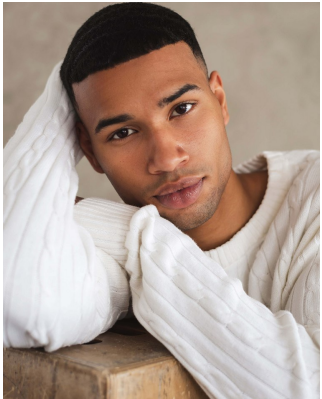

BOSS MODELS

CAPE TOWN

EMRE CELIK

Height: 188cm Chest: 98cm Waist: 75cm Suit: 38 L Shoe: 10.5 UK Hair: Dark Brown Eyes: Brown

BOSS MODELS

CAPE TOWN

EMRE CELIK

Height: 188cm Chest: 98cm Waist: 75cm Suit: 38 L Shoe: 10.5 UK Hair: Dark Brown Eyes: Brown