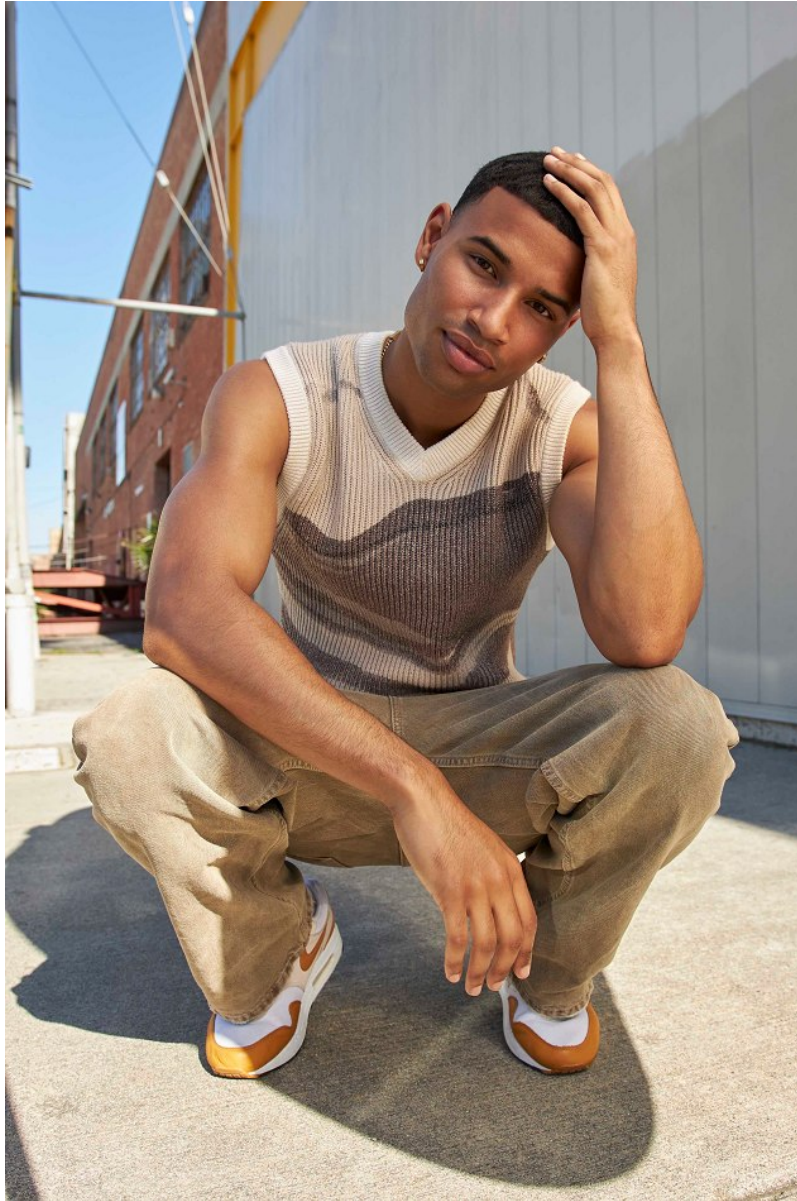

EMRE CELIK

BOSS MODELS

CAPE TOWN

EMRE CELIK

Height: 188cm Chest: 97cm Waist: 76cm Suit: 38 L Shoe: 10.5 UK Hair: Dark Brown Eyes: Brown