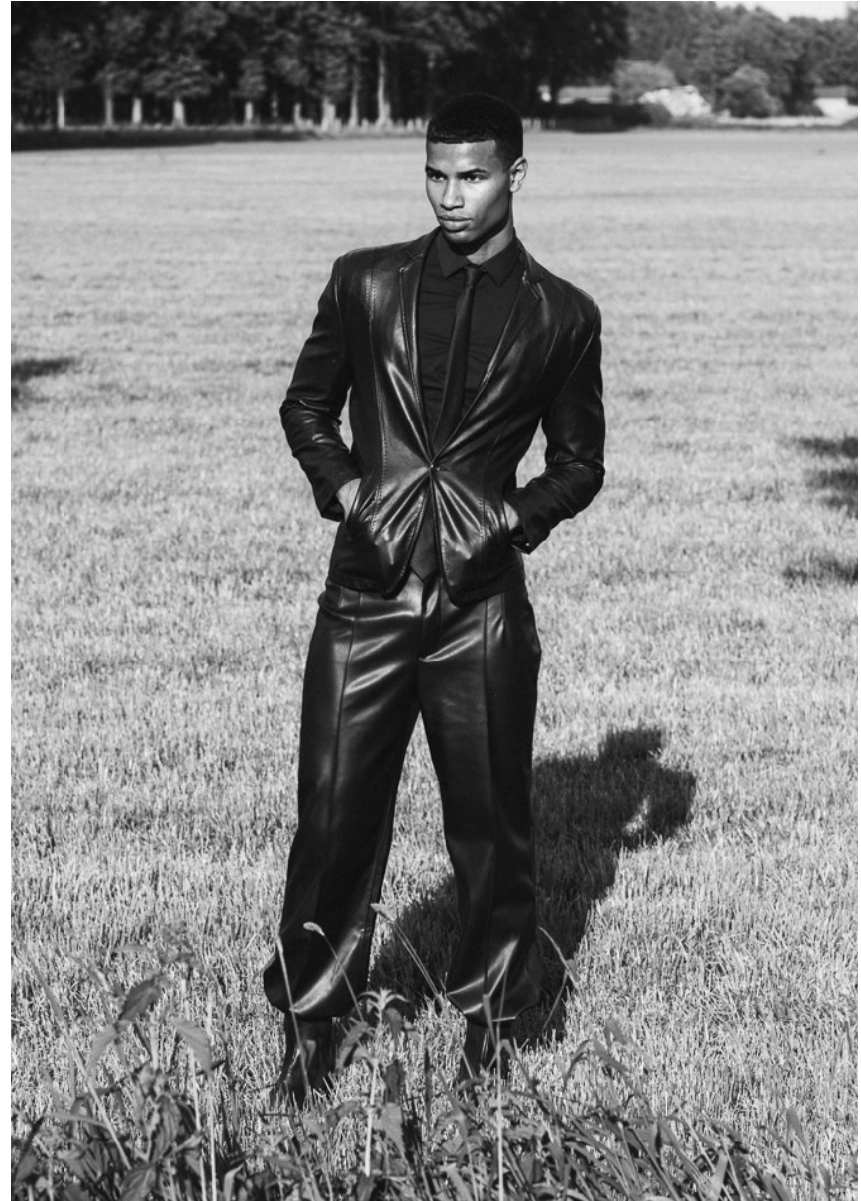

BOSS MODELS

CAPE TOWN

EMRE CELIK

Height: 188cm Chest: 97cm Waist: 76cm Suit: 38 L Shoe: 10.5 UK Hair: Dark Brown Eyes: Brown