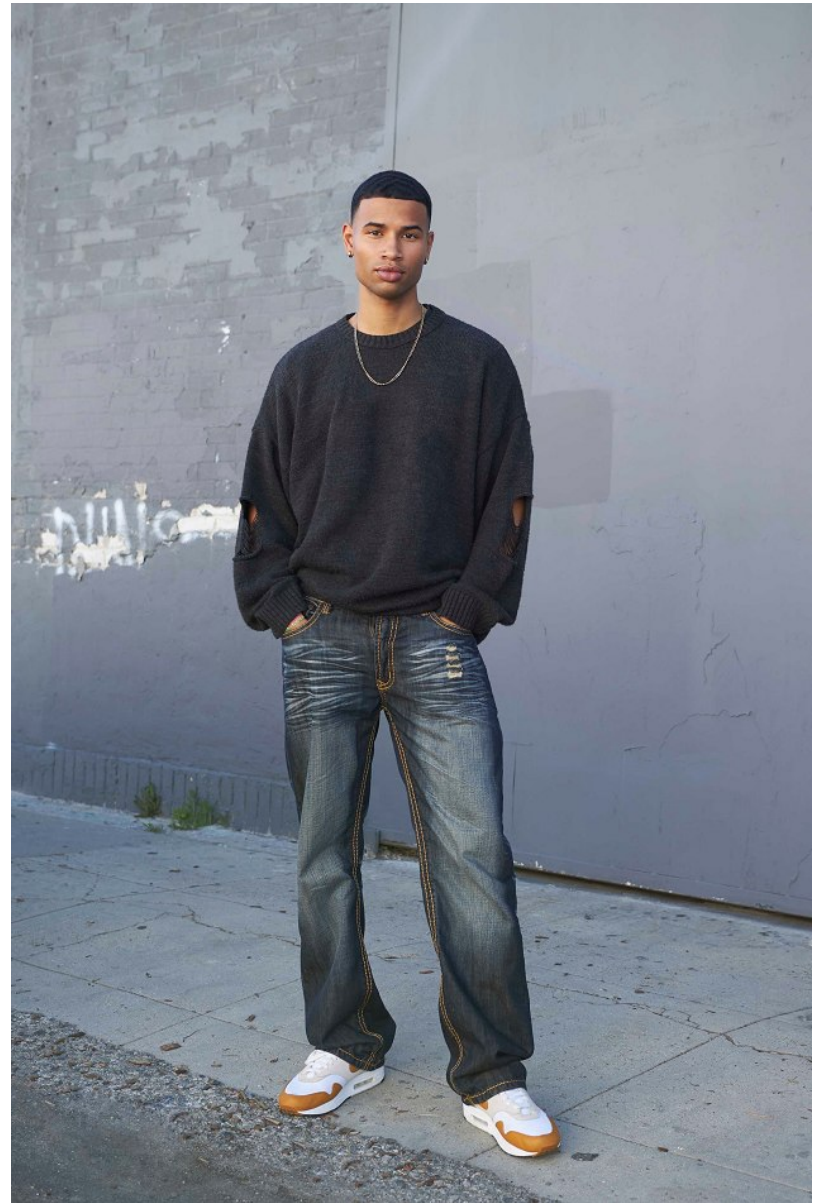

# BOSS MODELS

CAPE TOWN

EMRE CELIK

Height: 188cm Chest: 97cm Waist: 76cm Suit: 38 L Shoe: 10.5 UK Hair: Dark Brown Eyes: Brown