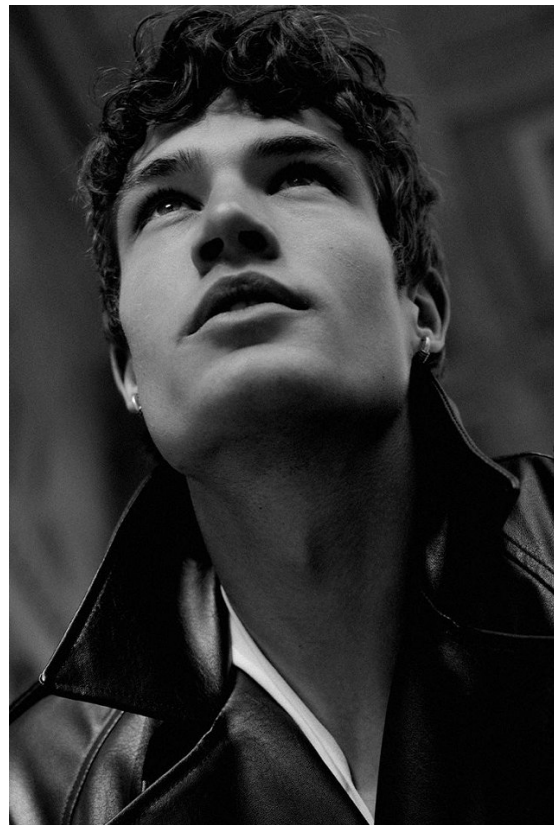

# BOSS MODELS

CAPE TOWN

NEMANJA NINKOVIC

Height: 186cm Chest: 102cm Waist: 81cm Shoe: 10.5 UK Hair: Dark Blonde Eyes: Blue