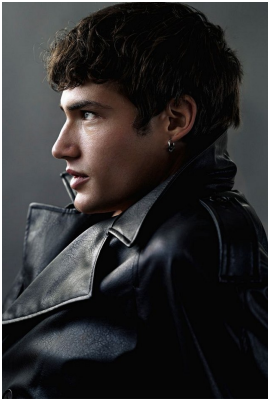

BOSS MODELS

CAPE TOWN

NEMANJA NINKOVIC

Height: 186cm Chest: 102cm Waist: 81cm Shoe: 10.5 UK Hair: Dark Blonde Eyes: Blue

BOSS MODELS

CAPE TOWN

NEMANJA NINKOVIC

Height: 186cm Chest: 102cm Waist: 81cm Shoe: 10.5 UK Hair: Dark Blonde Eyes: Blue