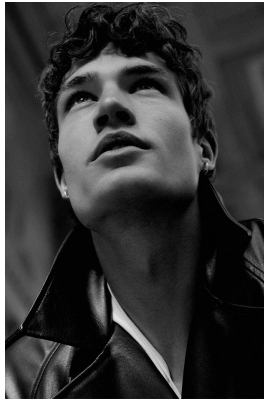

BOSS MODELS

CAPE TOWN

NEMANJA NINKOVIC

Height: 186cm Chest: 102cm Waist: 81cm Shoe: 10.5 UK Hair: Dark Blonde Eyes: Blue

BOSS MODELS

CAPE TOWN

NEMANJA NINKOVIC

Height: 186cm Chest: 102cm Waist: 81cm Shoe: 10.5 UK Hair: Dark Blonde Eyes: Blue