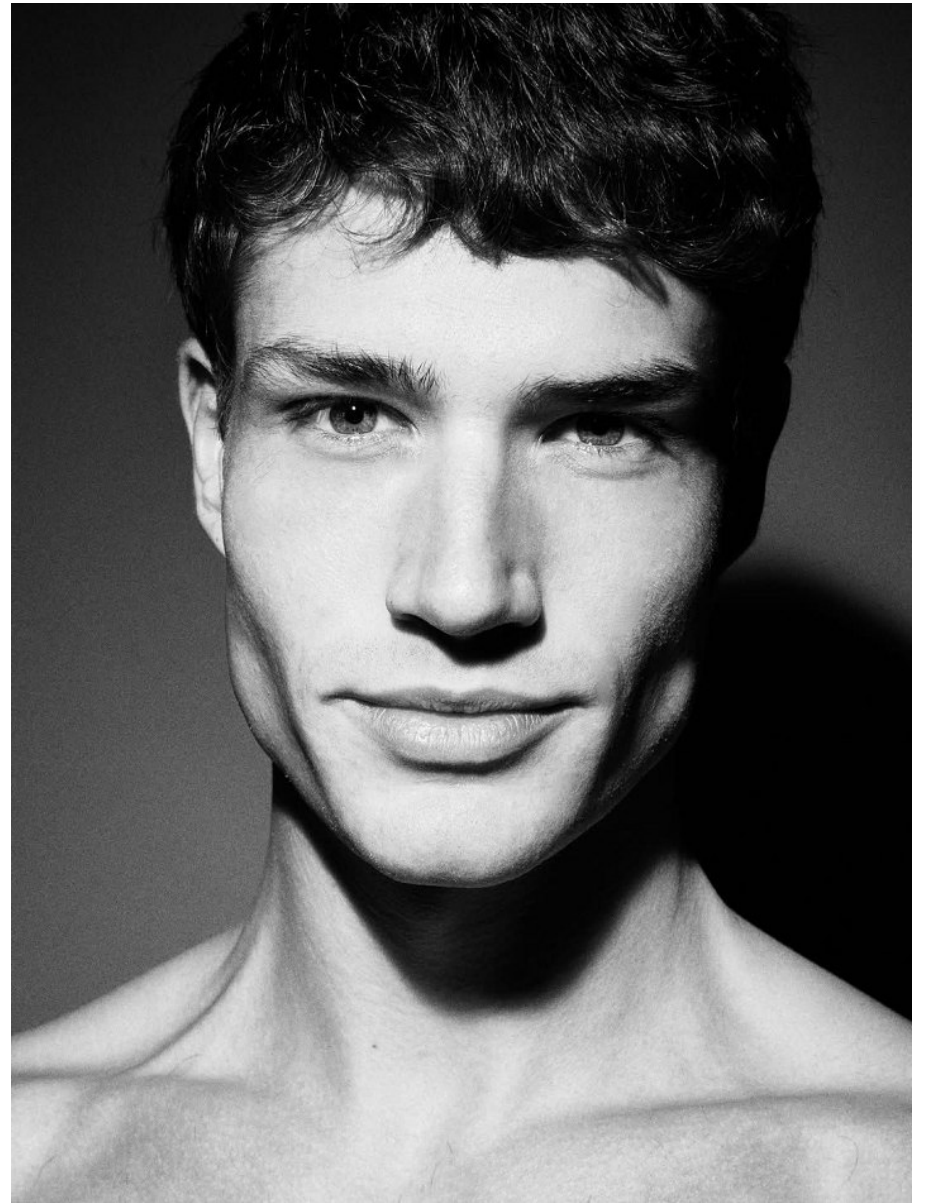

BOSS MODELS

CAPE TOWN

NEMANJA NINKOVIC

Height: 186cm Chest: 102cm Waist: 81cm Shoe: 10.5 UK Hair: Dark Blonde Eyes: Blue

BOSS MODELS

CAPE TOWN

NEMANJA NINKOVIC

Height: 186cm Chest: 102cm Waist: 81cm Shoe: 10.5 UK Hair: Dark Blonde Eyes: Blue