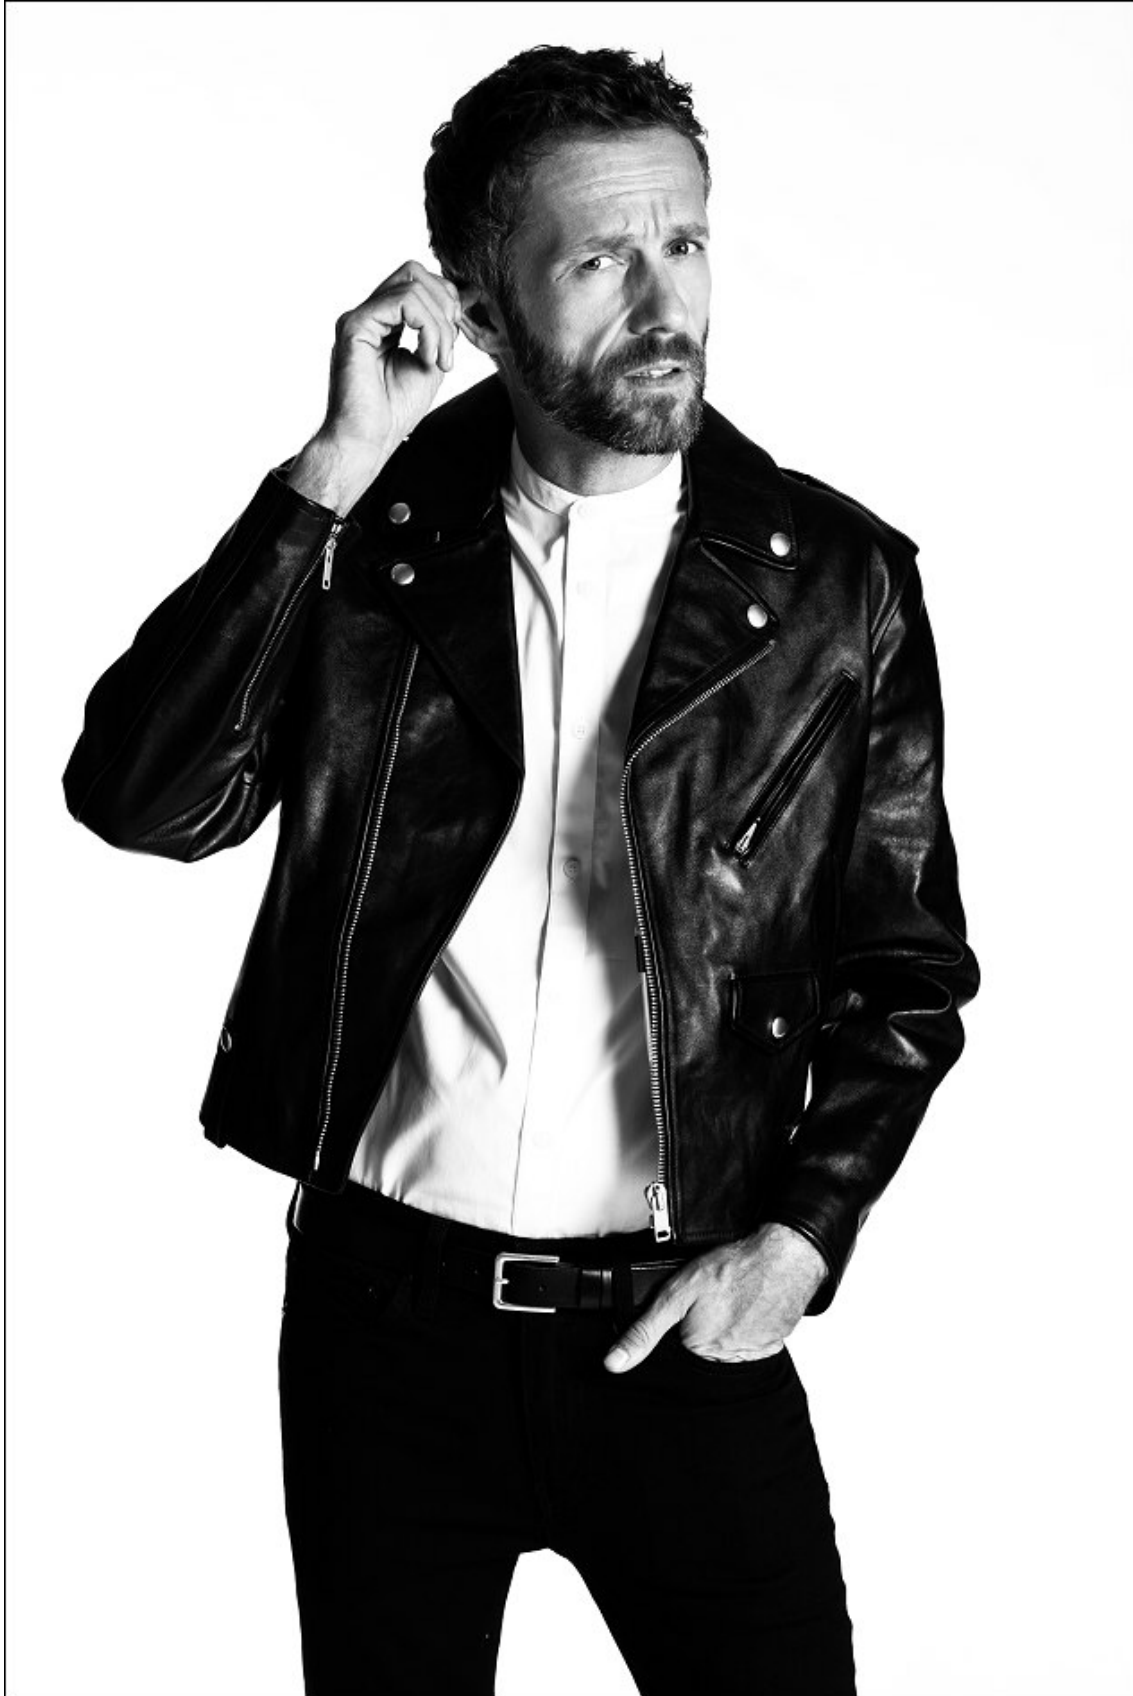

BOSS MODELS

CAPE TOWN

GAULLO

Height: 190cm Chest: 102cm Waist: 81cm Suit: 40 L Shoe: 10.5 UK Hair: Salt and Pepper Eyes: Blue

BOSS MODELS

CAPE TOWN

GAULLO

Height: 190cm Chest: 102cm Waist: 81cm Suit: 40 L Shoe: 10.5 UK Hair: Salt and Pepper Eyes: Blue