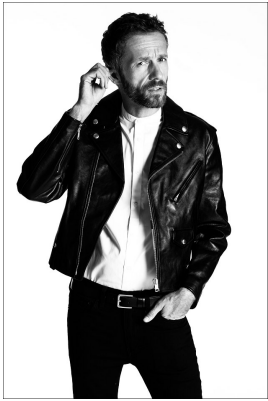

# BOSS MODELS

CAPE TOWN

GAULLO

Height: 190cm Chest: 102cm Waist: 81cm Suit: 40 L Shoe: 10.5 UK Hair: Salt and Pepper Eyes: Blue

# BOSS MODELS

CAPE TOWN