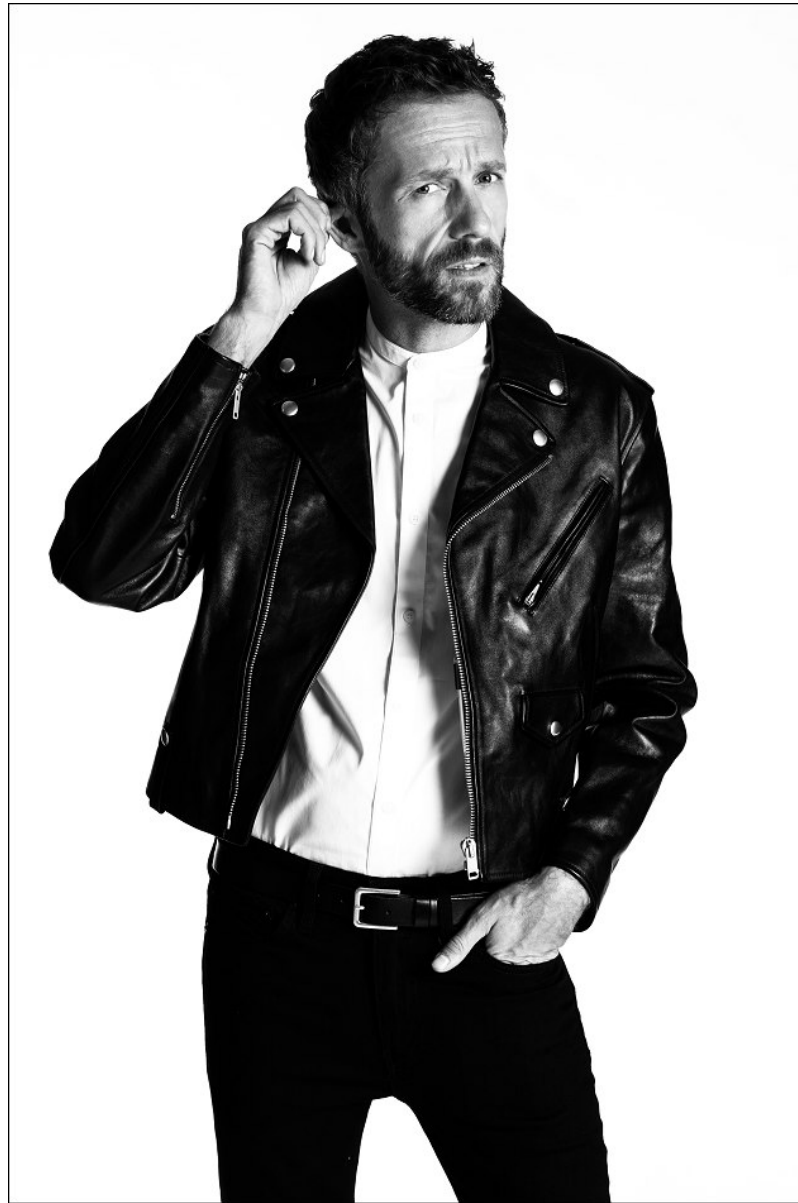

BOSS MODELS

CAPE TOWN

GAULLO

Height: 190cm Chest: 102cm Waist: 81cm Suit: 40 L Shoe: 10.5 UK Hair: Salt and Pepper Eyes: Blue

BOSS MODELS

CAPE TOWN

GAULLO

Height: 190cm Chest: 102cm Waist: 81cm Suit: 40 L Shoe: 10.5 UK Hair: Salt and Pepper Eyes: Blue