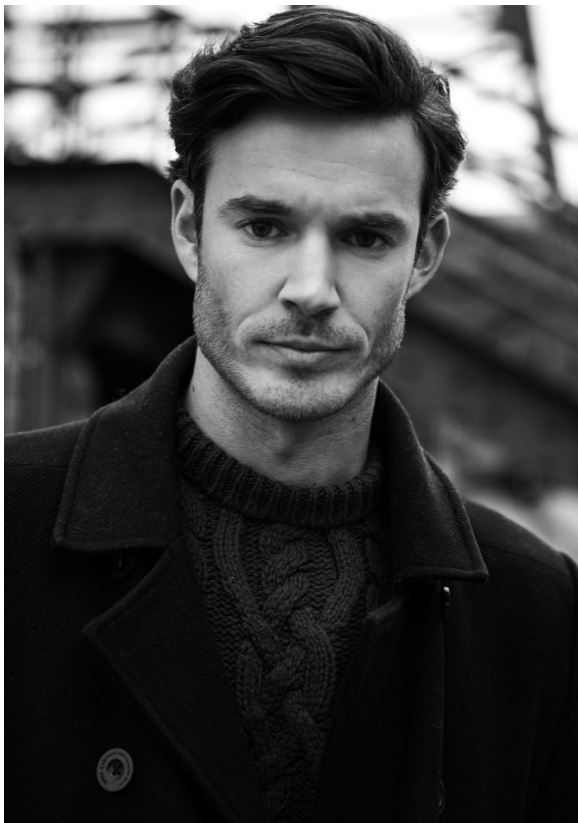

# BOSS MODELS

CAPE TOWN

SVERRE DENIS

Height: 189cm Chest: 99cm Waist: 81cm Shoe: 10.5 UK Hair: Brown Eyes: Green

# BOSS MODELS

CAPE TOWN

**SVERRE DENIS**

Height: 189cm Chest: 99cm Waist: 81cm Shoe: 10.5 UK Hair: Brown Eyes: Green

# BOSS MODELS

CAPE TOWN