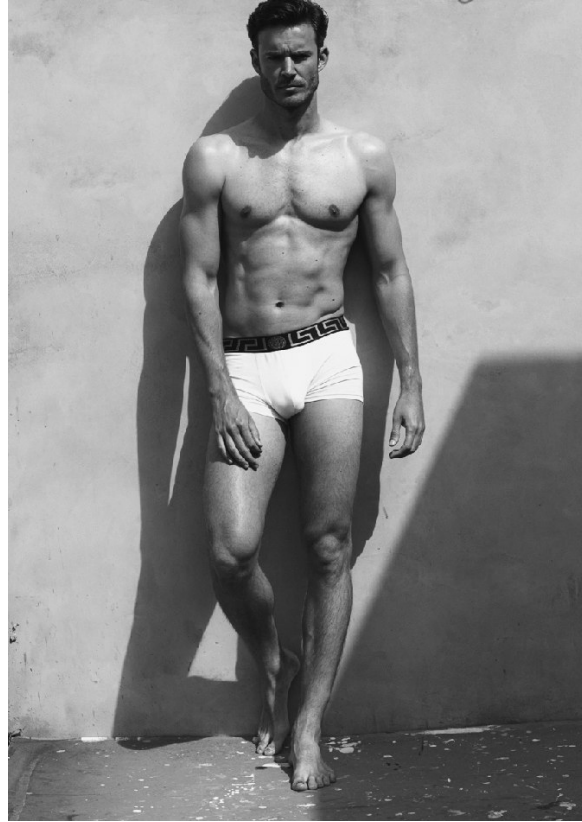

# BOSS MODELS

CAPE TOWN

SVERRE DENIS

Height: 189cm Chest: 99cm Waist: 81cm Shoe: 10.5 UK Hair: Brown Eyes: Green

# BOSS MODELS

CAPE TOWN

**SVERRE DENIS**

Height: 189cm Chest: 99cm Waist: 81cm Shoe: 10.5 UK Hair: Brown Eyes: Green

# BOSS MODELS

CAPE TOWN

## SVERRE DENIS

Height: 189cm Chest: 99cm Waist: 81cm Shoe: 10.5 UK Hair: Brown Eyes: Green