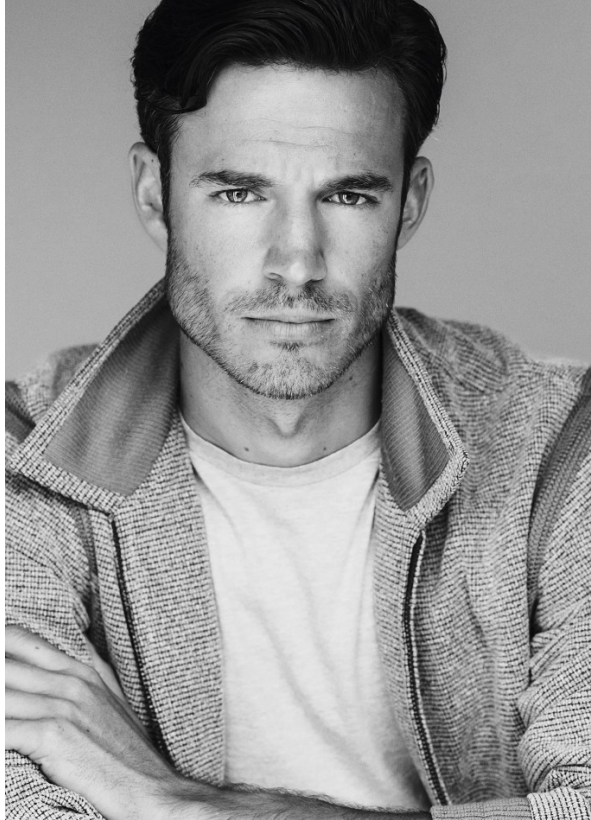

# BOSS MODELS

CAPE TOWN

SVERRE DENIS

Height: 189cm Chest: 99cm Waist: 81cm Shoe: 10.5 UK Hair: Brown Eyes: Green

# BOSS MODELS

CAPE TOWN

**SVERRE DENIS**

Height: 189cm Chest: 99cm Waist: 81cm Shoe: 10.5 UK Hair: Brown Eyes: Green

# BOSS MODELS

CAPE TOWN