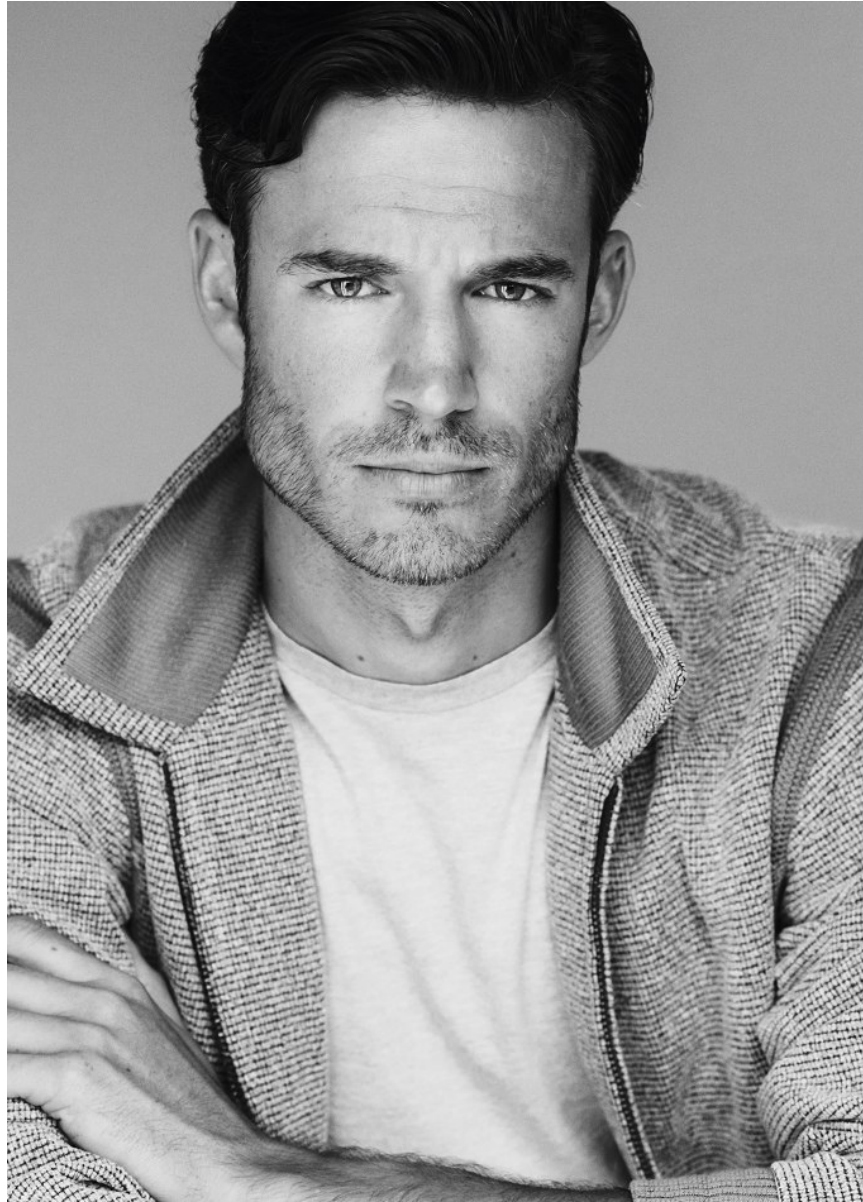

BOSS MODELS

CAPE TOWN

SVERRE DENIS

Height: 189cm Chest: 99cm Waist: 81cm Shoe: 10.5 UK Hair: Brown Eyes: Green

BOSS MODELS

CAPE TOWN

SVERRE DENIS

Height: 189cm Chest: 99cm Waist: 81cm Shoe: 10.5 UK Hair: Brown Eyes: Green

BOSS MODELS

CAPE TOWN

SVERRE DENIS

Height: 189cm Chest: 99cm Waist: 81cm Shoe: 10.5 UK Hair: Brown Eyes: Green