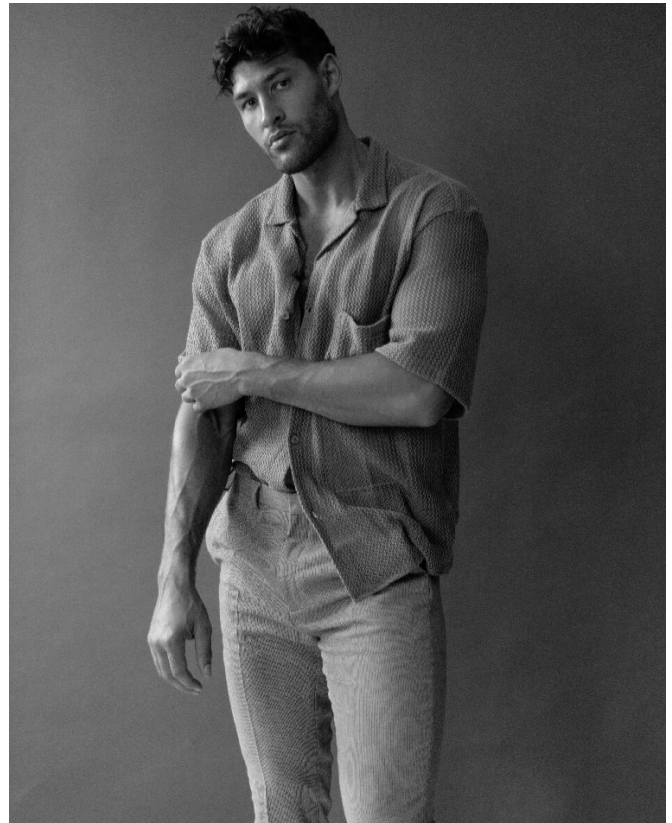

BOSS MODELS

CAPE TOWN

DAVID KARIM

Height: 198cm Chest: 116cm Waist: 91cm Shoe: 12 UK Hair: Brown Eyes: Brown

BOSS MODELS

CAPE TOWN

DAVID KARIM

Height: 198cm Chest: 116cm Waist: 91cm Shoe: 12 UK Hair: Brown Eyes: Brown