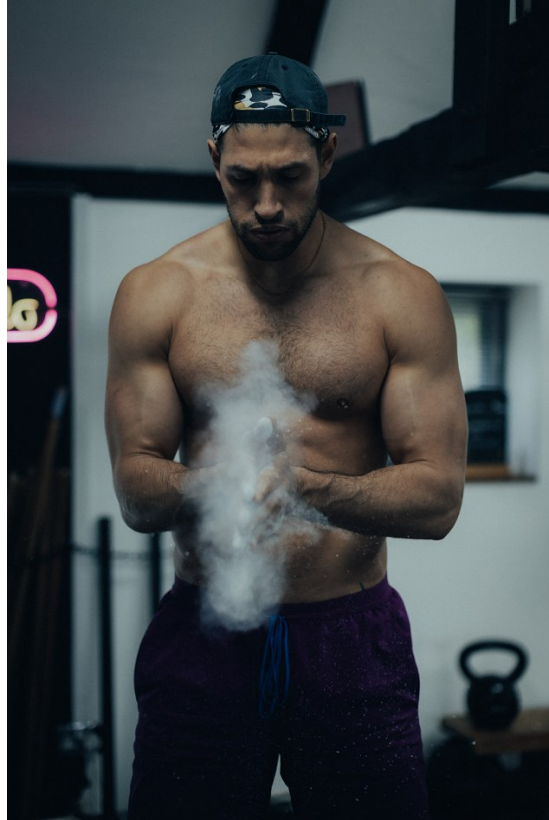

BOSS MODELS

CAPE TOWN

DAVID KARIM

Height: 198cm Chest: 116cm Waist: 91cm Shoe: 12 UK Hair: Brown Eyes: Brown

BOSS MODELS

CAPE TOWN

DAVID KARIM

Height: 198cm Chest: 116cm Waist: 91cm Shoe: 12 UK Hair: Brown Eyes: Brown