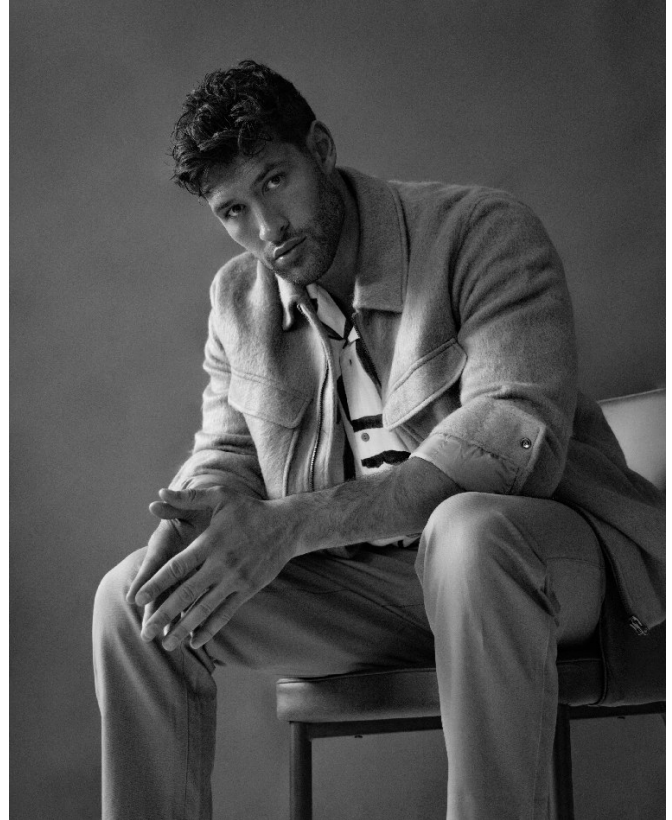

BOSS MODELS

CAPE TOWN

DAVID KARIM

Height: 198cm Chest: 116cm Waist: 91cm Shoe: 12 UK Hair: Brown Eyes: Brown

BOSS MODELS

CAPE TOWN

DAVID KARIM

Height: 198cm Chest: 116cm Waist: 91cm Shoe: 12 UK Hair: Brown Eyes: Brown