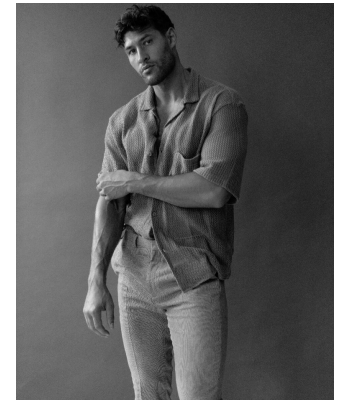

BOSS MODELS

CAPE TOWN

DAVID KARIM

Height: 198cm Chest: 116cm Waist: 91cm Shoe: 12 UK Hair: Brown Eyes: Brown

BOSS MODELS

CAPE TOWN

DAVID KARIM

Height: 198cm Chest: 116cm Waist: 91cm Shoe: 12 UK Hair: Brown Eyes: Brown