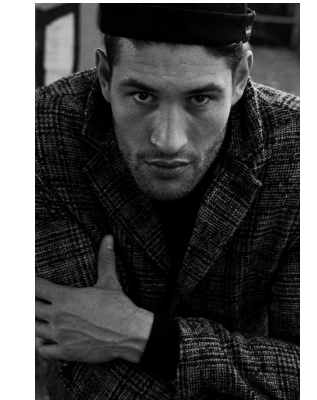

BOSS MODELS

CAPE TOWN

DAVID KARIM

Height: 198cm Chest: 116cm Waist: 91cm Shoe: 12 UK Hair: Brown Eyes: Brown

BOSS MODELS

CAPE TOWN

DAVID KARIM

Height: 198cm Chest: 116cm Waist: 91cm Shoe: 12 UK Hair: Brown Eyes: Brown