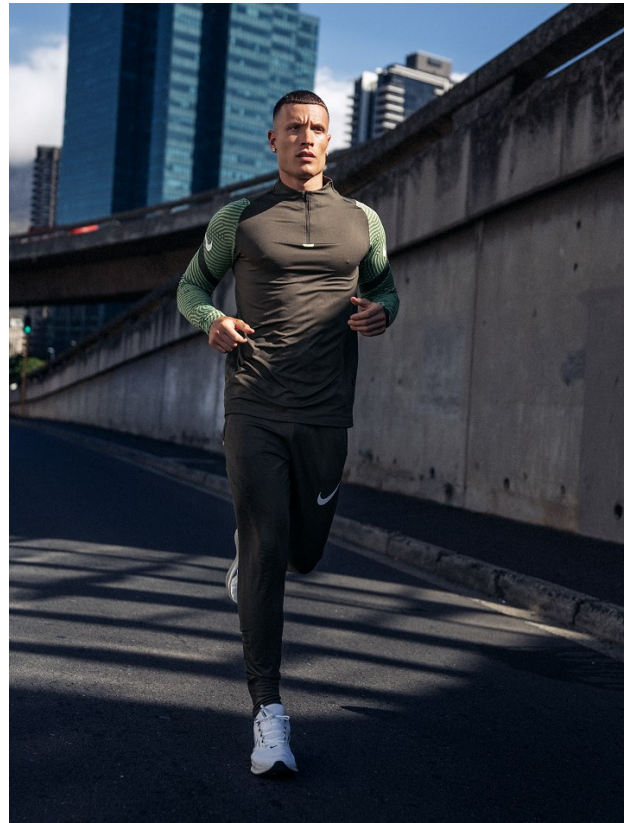

BOSS MODELS

CAPE TOWN

ANDREA CASSAVIA

Height: 180cm Chest: 99cm Waist: 76cm Suit: 40 R Shoe: 9 UK Hair: Brown Eyes: Brown

BOSS MODELS

CAPE TOWN

ANDREA CASSAVIA

Height: 180cm Chest: 99cm Waist: 76cm Suit: 40 R Shoe: 9 UK Hair: Brown Eyes: Brown