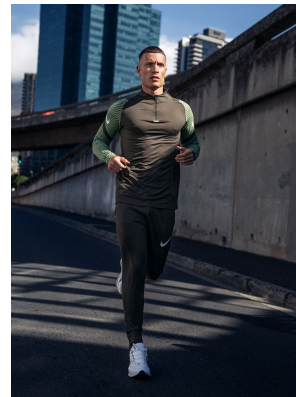

BOSS MODELS

CAPE TOWN

ANDREA CASSAVIA

Height: 180cm Chest: 99cm Waist: 76cm Suit: 40 R Shoe: 9 UK Hair: Brown Eyes: Brown

BOSS MODELS

CAPE TOWN

ANDREA CASSAVIA

Height: 180cm Chest: 99cm Waist: 76cm Suit: 40 R Shoe: 9 UK Hair: Brown Eyes: Brown

BOSS MODELS

CAPE TOWN

ANDREA CASSAVIA

Height: 180cm Chest: 99cm Waist: 76cm Suit: 40 R Shoe: 9 UK Hair: Brown Eyes: Brown