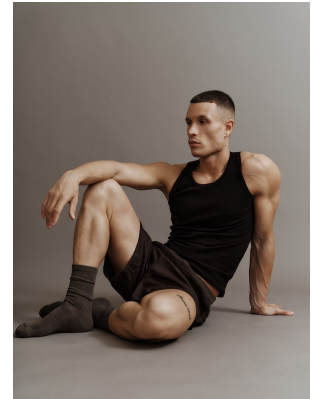

BOSS MODELS

CAPE TOWN

ANDREA CASSAVIA

Height: 180cm Chest: 99cm Waist: 76cm Suit: 40 R Shoe: 9 UK Hair: Brown Eyes: Brown

BOSS MODELS

CAPE TOWN

ANDREA CASSAVIA

Height: 180cm Chest: 99cm Waist: 76cm Suit: 40 R Shoe: 9 UK Hair: Brown Eyes: Brown

BOSS MODELS

CAPE TOWN

ANDREA CASSAVIA

Height: 180cm Chest: 99cm Waist: 76cm Suit: 40 R Shoe: 9 UK Hair: Brown Eyes: Brown