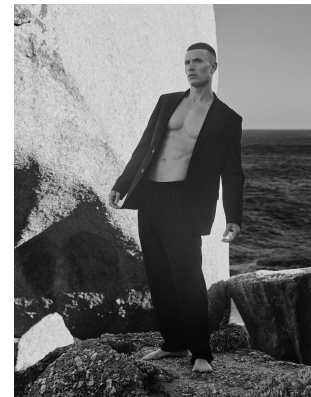

BOSS MODELS

CAPE TOWN

ANDREA CASSAVIA

Height: 180cm Chest: 99cm Waist: 76cm Suit: 40 R Shoe: 9 UK Hair: Brown Eyes: Brown

BOSS MODELS

CAPE TOWN

ANDREA CASSAVIA

Height: 180cm Chest: 99cm Waist: 76cm Suit: 40 R Shoe: 9 UK Hair: Brown Eyes: Brown

BOSS MODELS

CAPE TOWN

ANDREA CASSAVIA

Height: 180cm Chest: 99cm Waist: 76cm Suit: 40 R Shoe: 9 UK Hair: Brown Eyes: Brown