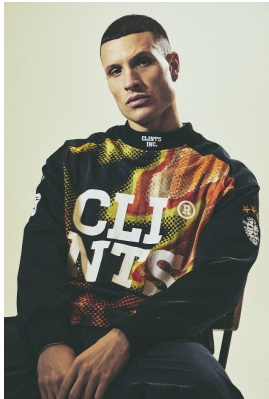

BOSS MODELS

CAPE TOWN

ANDREA CASSAVIA

Height: 180cm Chest: 99cm Waist: 76cm Suit: 40 R Shoe: 9 UK Hair: Brown Eyes: Brown

BOSS MODELS

CAPE TOWN

ANDREA CASSAVIA

Height: 180cm Chest: 99cm Waist: 76cm Suit: 40 R Shoe: 9 UK Hair: Brown Eyes: Brown

BOSS MODELS

CAPE TOWN

ANDREA CASSAVIA

Height: 180cm Chest: 99cm Waist: 76cm Suit: 40 R Shoe: 9 UK Hair: Brown Eyes: Brown