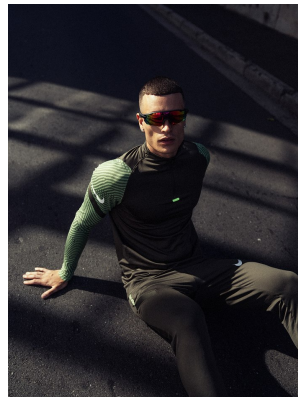

BOSS MODELS

CAPE TOWN

ANDREA CASSAVIA

Height: 180cm Chest: 99cm Waist: 76cm Suit: 40 R Shoe: 9 UK Hair: Brown Eyes: Brown

BOSS MODELS

CAPE TOWN

ANDREA CASSAVIA

Height: 180cm Chest: 99cm Waist: 76cm Suit: 40 R Shoe: 9 UK Hair: Brown Eyes: Brown

BOSS MODELS

CAPE TOWN

ANDREA CASSAVIA

Height: 180cm Chest: 99cm Waist: 76cm Suit: 40 R Shoe: 9 UK Hair: Brown Eyes: Brown