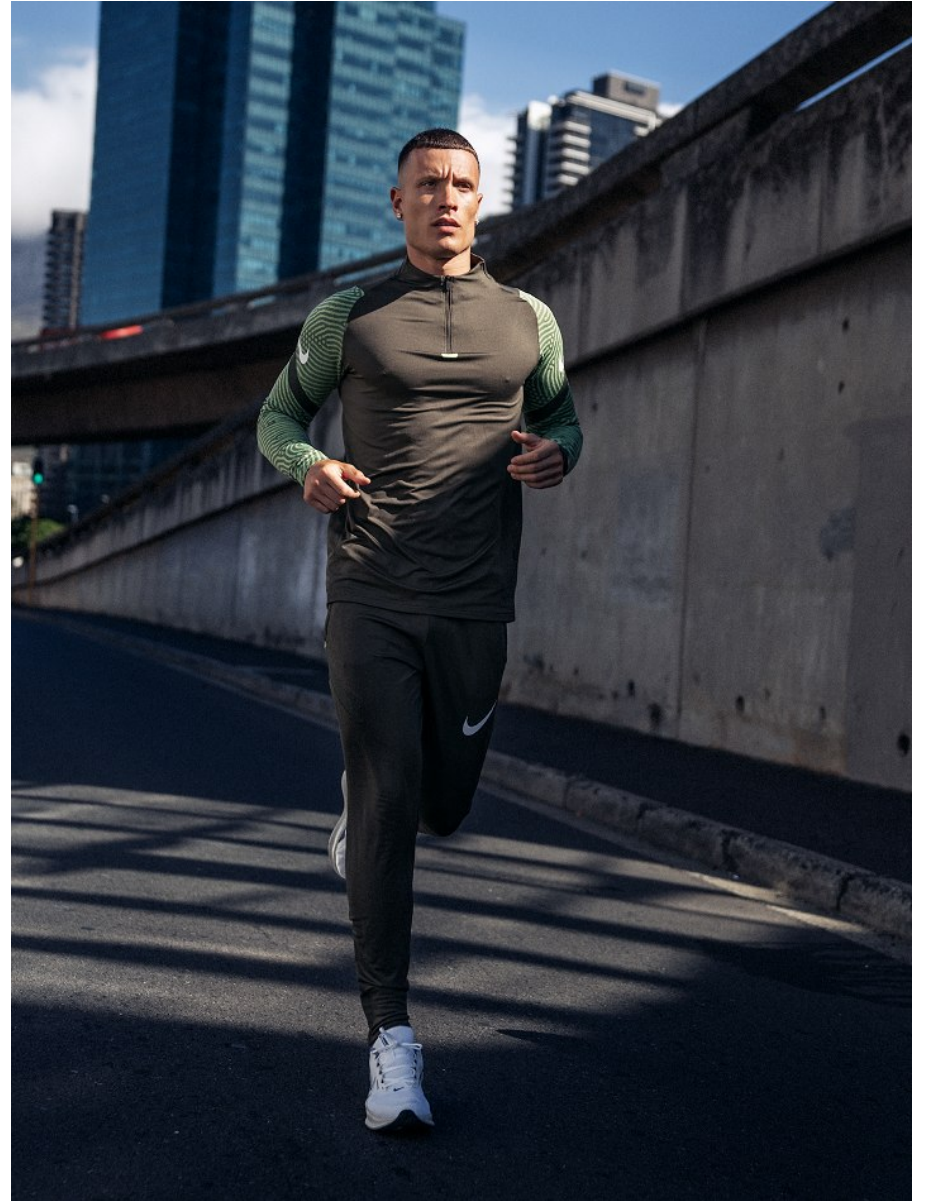

BOSS MODELS

CAPE TOWN

ANDREA CASSAVIA

Height: 180cm Chest: 99cm Waist: 76cm Suit: 40 R Shoe: 9 UK Hair: Brown Eyes: Brown

BOSS MODELS

CAPE TOWN

ANDREA CASSAVIA

Height: 180cm Chest: 99cm Waist: 76cm Suit: 40 R Shoe: 9 UK Hair: Brown Eyes: Brown