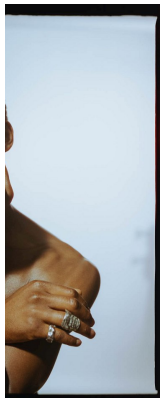

# BOSS MODELS

CAPE TOWN

HALID

Height: 188cm Chest: 95cm Waist: 76cm Suit: 38 R Shoe: 10 UK Hair: Black Eyes: Brown