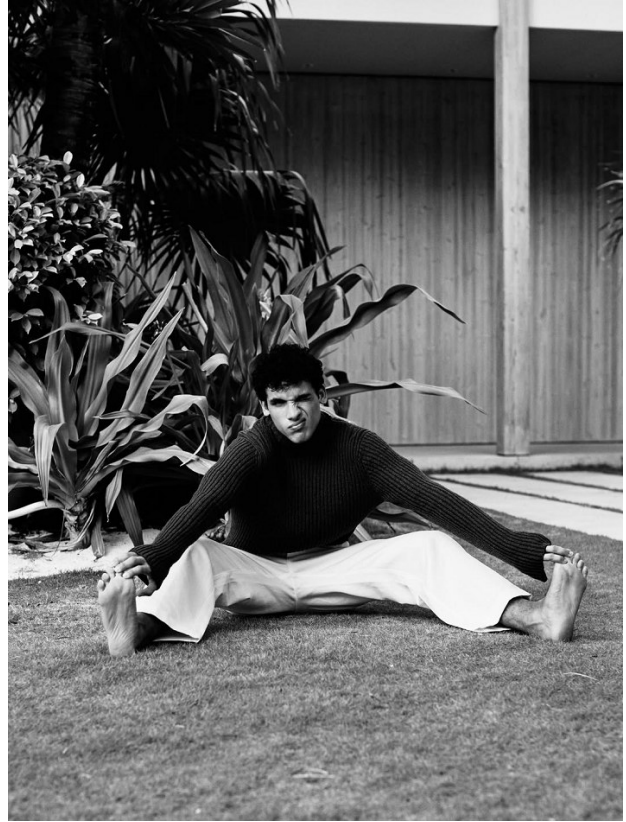

BOSS MODELS

CAPE TOWN

TOMÁS SANTOS

Height: 188cm Chest: 91cm Waist: 76cm Suit: 42 Shoe: 9.5 UK Hair: Brown Eyes: Green

BOSS MODELS

CAPE TOWN

TOMÁS SANTOS

Height: 188cm Chest: 91cm Waist: 76cm Suit: 42 Shoe: 9.5 UK Hair: Brown Eyes: Green