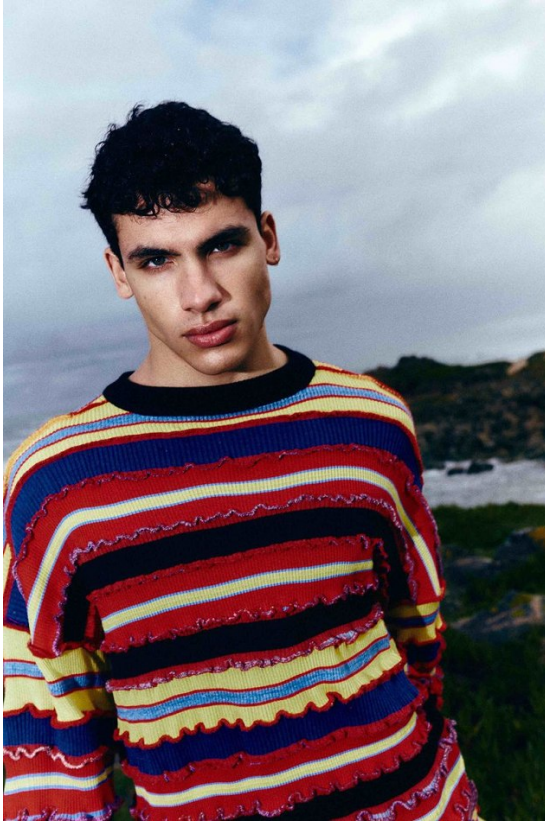

BOSS MODELS

CAPE TOWN

TOMÁS SANTOS

Height: 188cm Chest: 91cm Waist: 76cm Suit: 42 Shoe: 9.5 UK Hair: Brown Eyes: Green