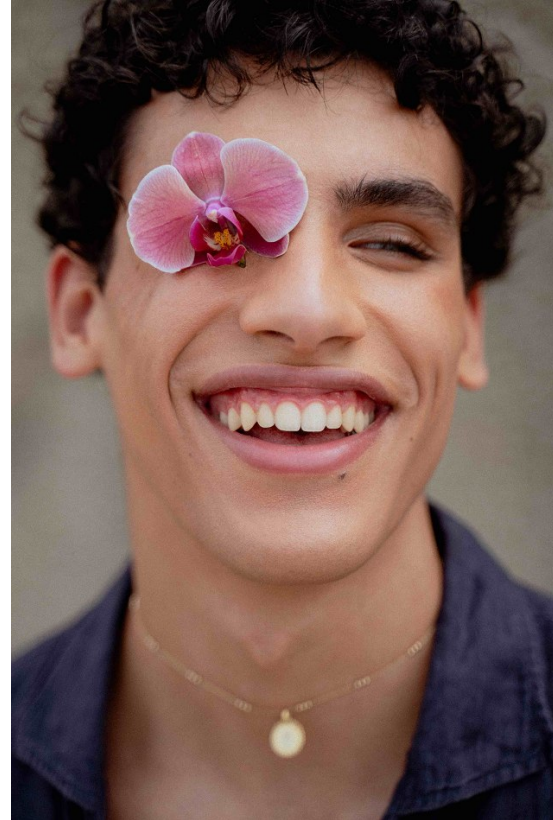

BOSS MODELS

CAPE TOWN

TOMÁS SANTOS

Height: 188cm Chest: 91cm Waist: 76cm Suit: 42 Shoe: 9.5 UK Hair: Brown Eyes: Green