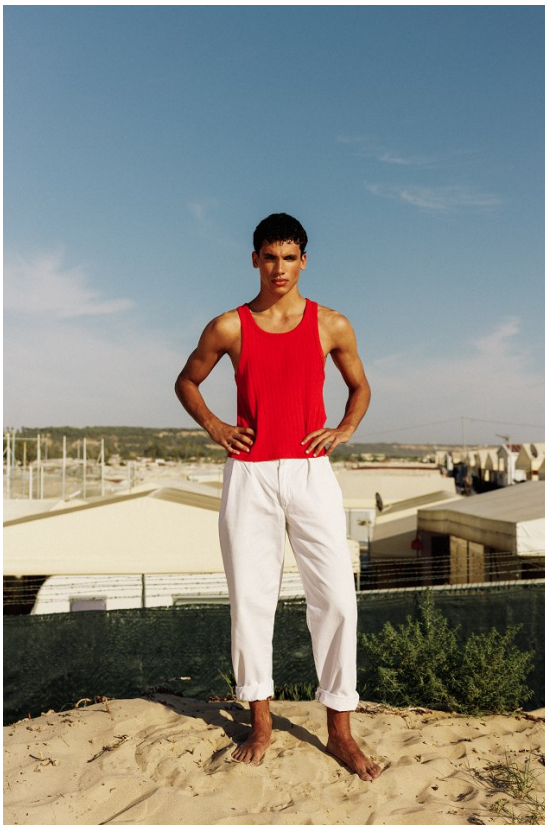

BOSS MODELS

CAPE TOWN

TOMÁS SANTOS

Height: 188cm Chest: 91cm Waist: 76cm Suit: 42 Shoe: 9.5 UK Hair: Brown Eyes: Green

BOSS MODELS

CAPE TOWN

TOMÁS SANTOS

Height: 188cm Chest: 91cm Waist: 76cm Suit: 42 Shoe: 9.5 UK Hair: Brown Eyes: Green