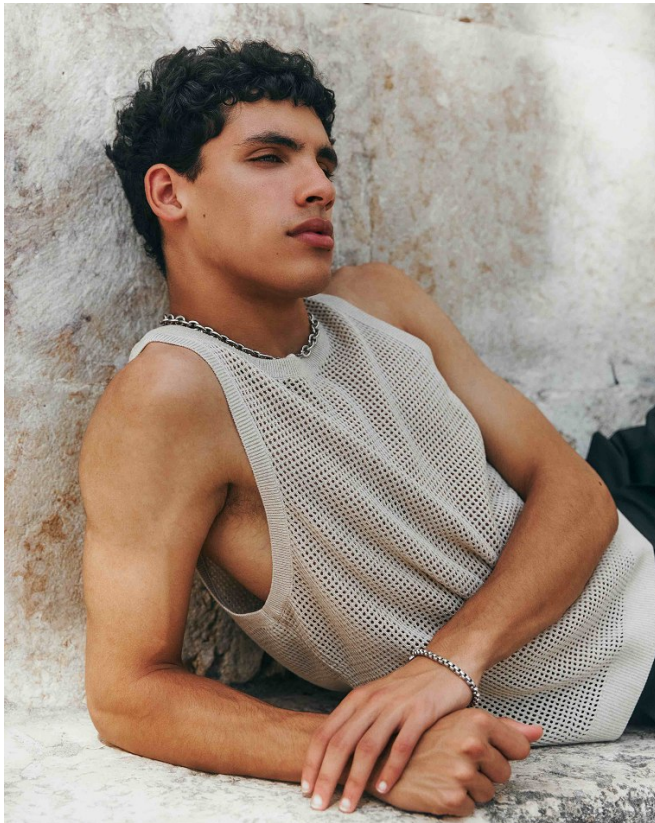

BOSS MODELS

CAPE TOWN

TOMÁS SANTOS

Height: 188cm Chest: 91cm Waist: 76cm Suit: 42 Shoe: 9.5 UK Hair: Brown Eyes: Green

BOSS MODELS

CAPE TOWN

TOMÁS SANTOS

Height: 188cm Chest: 91cm Waist: 76cm Suit: 42 Shoe: 9.5 UK Hair: Brown Eyes: Green