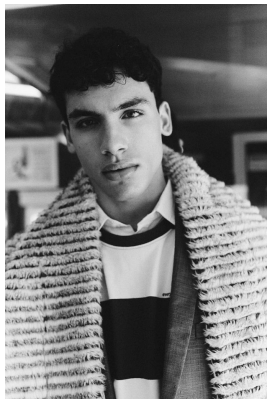

BOSS MODELS

CAPE TOWN

TOMÁS SANTOS

Height: 188cm Chest: 91cm Waist: 76cm Suit: 42 Shoe: 9.5 UK Hair: Brown Eyes: Green

BOSS MODELS

CAPE TOWN

TOMÁS SANTOS

Height: 188cm Chest: 91cm Waist: 76cm Suit: 42 Shoe: 9.5 UK Hair: Brown Eyes: Green

BOSS MODELS

CAPE TOWN

TOMÁS SANTOS

Height: 188cm Chest: 91cm Waist: 76cm Suit: 42 Shoe: 9.5 UK Hair: Brown Eyes: Green