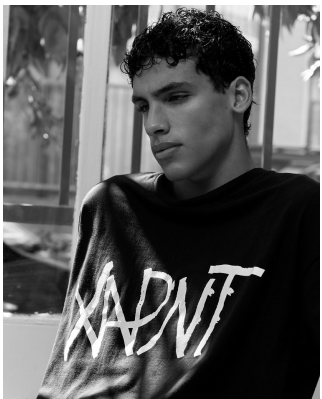

BOSS MODELS

CAPE TOWN

TOMÁS SANTOS

Height: 188cm Chest: 91cm Waist: 76cm Suit: 42 Shoe: 9.5 UK Hair: Brown Eyes: Green

BOSS MODELS

CAPE TOWN

TOMÁS SANTOS

Height: 188cm Chest: 91cm Waist: 76cm Suit: 42 Shoe: 9.5 UK Hair: Brown Eyes: Green

BOSS MODELS

CAPE TOWN

TOMÁS SANTOS

Height: 188cm Chest: 91cm Waist: 76cm Suit: 42 Shoe: 9.5 UK Hair: Brown Eyes: Green