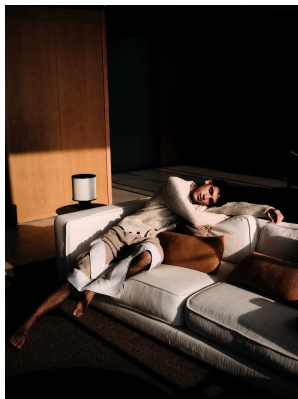

BOSS MODELS

CAPE TOWN

TOMÁS SANTOS

Height: 188cm Chest: 91cm Waist: 76cm Suit: 42 Shoe: 9.5 UK Hair: Brown Eyes: Green

BOSS MODELS

CAPE TOWN

TOMÁS SANTOS

Height: 188cm Chest: 91cm Waist: 76cm Suit: 42 Shoe: 9.5 UK Hair: Brown Eyes: Green

BOSS MODELS

CAPE TOWN

TOMÁS SANTOS

Height: 188cm Chest: 91cm Waist: 76cm Suit: 42 Shoe: 9.5 UK Hair: Brown Eyes: Green