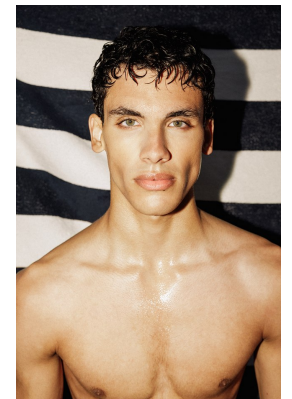

BOSS MODELS

CAPE TOWN

TOMÁS SANTOS

Height: 188cm Chest: 91cm Waist: 76cm Suit: 42 Shoe: 9.5 UK Hair: Brown Eyes: Green

BOSS MODELS

CAPE TOWN

TOMÁS SANTOS

Height: 188cm Chest: 91cm Waist: 76cm Suit: 42 Shoe: 9.5 UK Hair: Brown Eyes: Green

BOSS MODELS

CAPE TOWN

TOMÁS SANTOS

Height: 188cm Chest: 91cm Waist: 76cm Suit: 42 Shoe: 9.5 UK Hair: Brown Eyes: Green