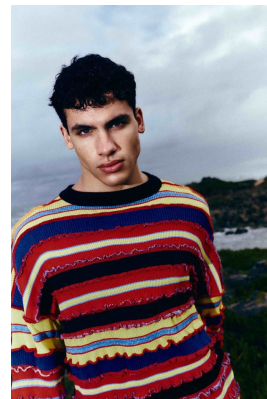

BOSS MODELS

CAPE TOWN

TOMÁS SANTOS

Height: 188cm Chest: 91cm Waist: 76cm Suit: 42 Shoe: 9.5 UK Hair: Brown Eyes: Green

BOSS MODELS

CAPE TOWN

TOMÁS SANTOS

Height: 188cm Chest: 91cm Waist: 76cm Suit: 42 Shoe: 9.5 UK Hair: Brown Eyes: Green

BOSS MODELS

CAPE TOWN

TOMÁS SANTOS

Height: 188cm Chest: 91cm Waist: 76cm Suit: 42 Shoe: 9.5 UK Hair: Brown Eyes: Green