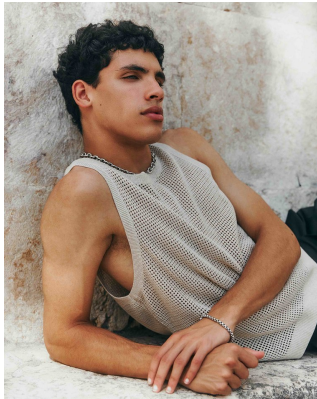

BOSS MODELS

CAPE TOWN

TOMÁS SANTOS

Height: 188cm Chest: 91cm Waist: 76cm Suit: 42 Shoe: 9.5 UK Hair: Brown Eyes: Green

BOSS MODELS

CAPE TOWN

TOMÁS SANTOS

Height: 188cm Chest: 91cm Waist: 76cm Suit: 42 Shoe: 9.5 UK Hair: Brown Eyes: Green

BOSS MODELS

CAPE TOWN

TOMÁS SANTOS

Height: 188cm Chest: 91cm Waist: 76cm Suit: 42 Shoe: 9.5 UK Hair: Brown Eyes: Green