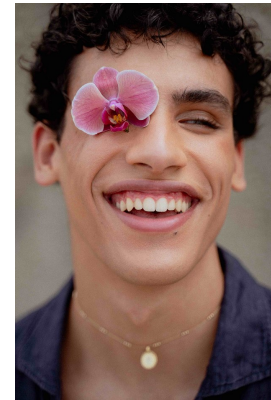

BOSS MODELS

CAPE TOWN

TOMÁS SANTOS

Height: 188cm Chest: 91cm Waist: 76cm Suit: 42 Shoe: 9.5 UK Hair: Brown Eyes: Green

BOSS MODELS

CAPE TOWN

TOMÁS SANTOS

Height: 188cm Chest: 91cm Waist: 76cm Suit: 42 Shoe: 9.5 UK Hair: Brown Eyes: Green

BOSS MODELS

CAPE TOWN

TOMÁS SANTOS

Height: 188cm Chest: 91cm Waist: 76cm Suit: 42 Shoe: 9.5 UK Hair: Brown Eyes: Green