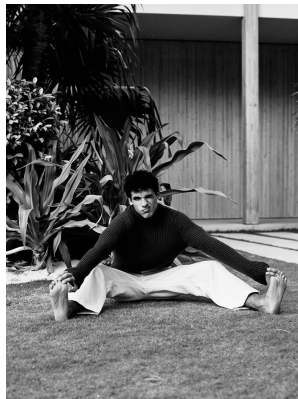

BOSS MODELS

CAPE TOWN

TOMÁS SANTOS

Height: 188cm Chest: 91cm Waist: 76cm Suit: 42 Shoe: 9.5 UK Hair: Brown Eyes: Green

BOSS MODELS

CAPE TOWN

TOMÁS SANTOS

Height: 188cm Chest: 91cm Waist: 76cm Suit: 42 Shoe: 9.5 UK Hair: Brown Eyes: Green

BOSS MODELS

CAPE TOWN

TOMÁS SANTOS

Height: 188cm Chest: 91cm Waist: 76cm Suit: 42 Shoe: 9.5 UK Hair: Brown Eyes: Green