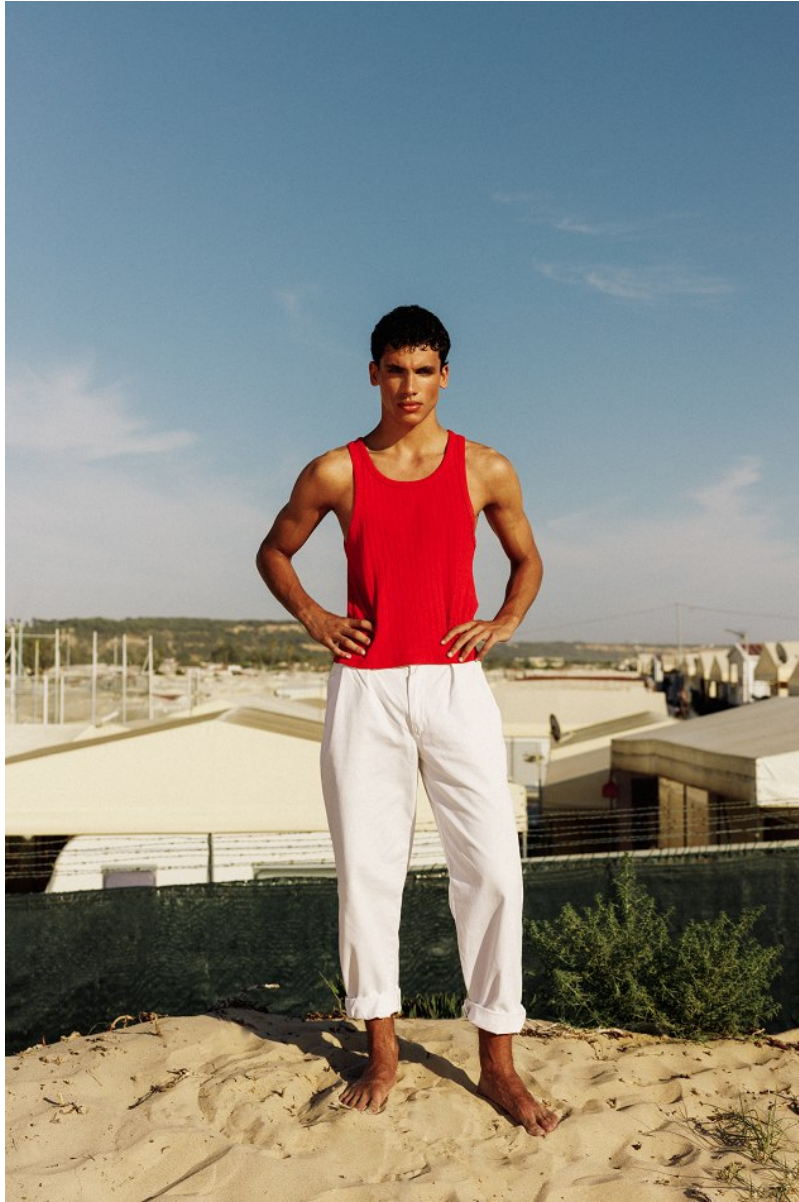

TOMÁS SANTOS

BOSS MODELS

CAPE TOWN

Height: 188cm Chest: 91cm Waist: 76cm Suit: 42 Shoe: 9.5 UK Hair: Brown Eyes: Green