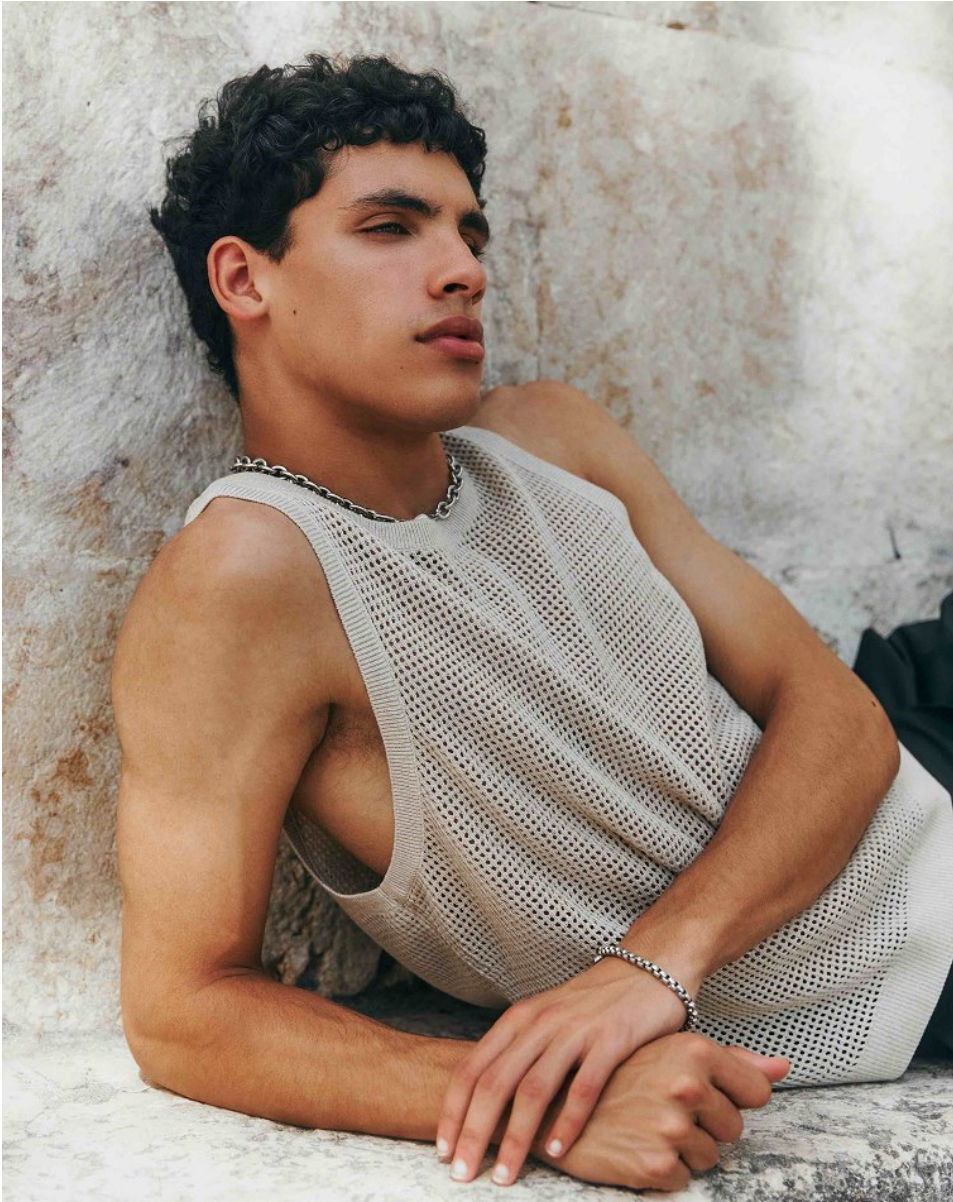

TOMÁS SANTOS

BOSS MODELS

CAPE TOWN

Height: 188cm Chest: 91cm Waist: 76cm Suit: 42 Shoe: 9.5 UK Hair: Brown Eyes: Green