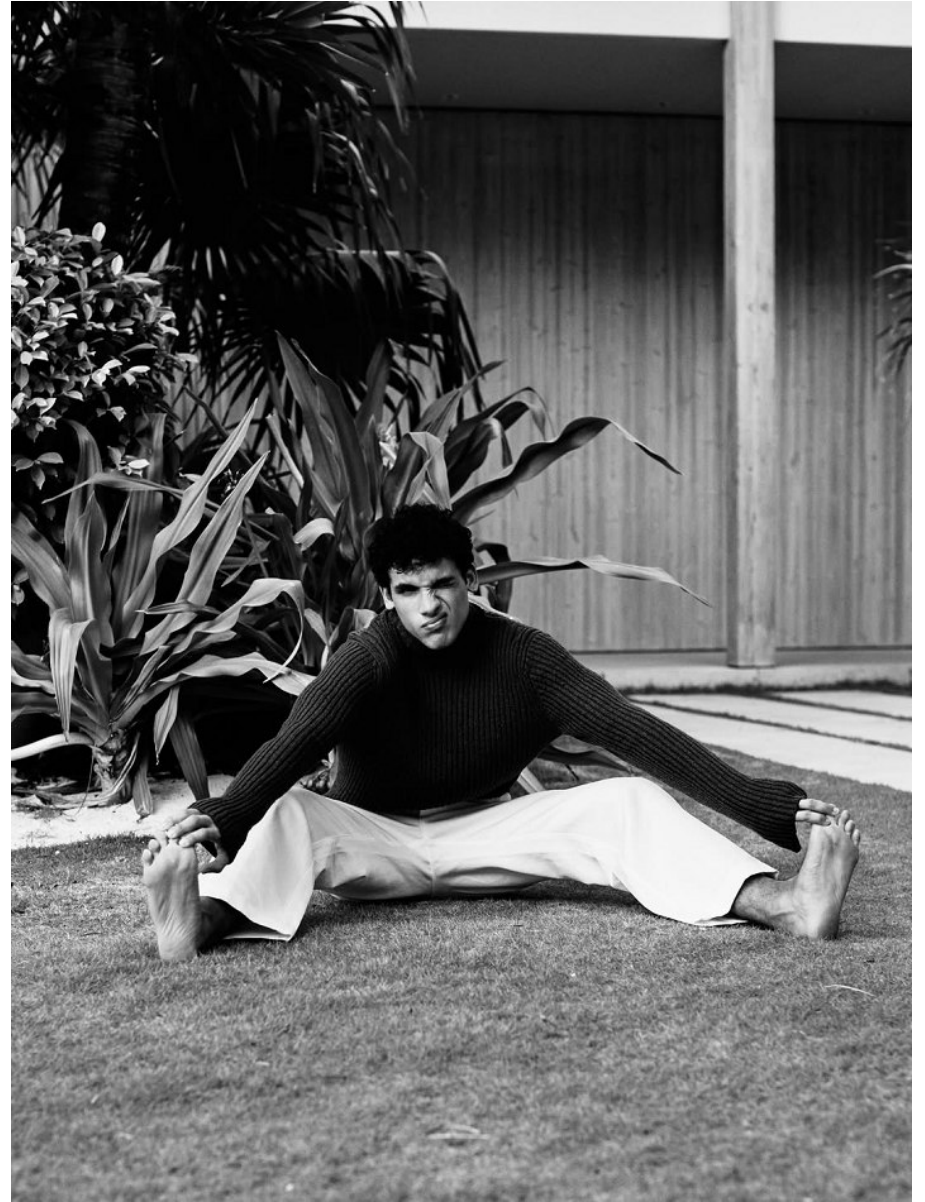

BOSS MODELS

CAPE TOWN

Height: 188cm Chest: 91cm Waist: 76cm Suit: 42 Shoe: 9.5 UK Hair: Brown Eyes: Green