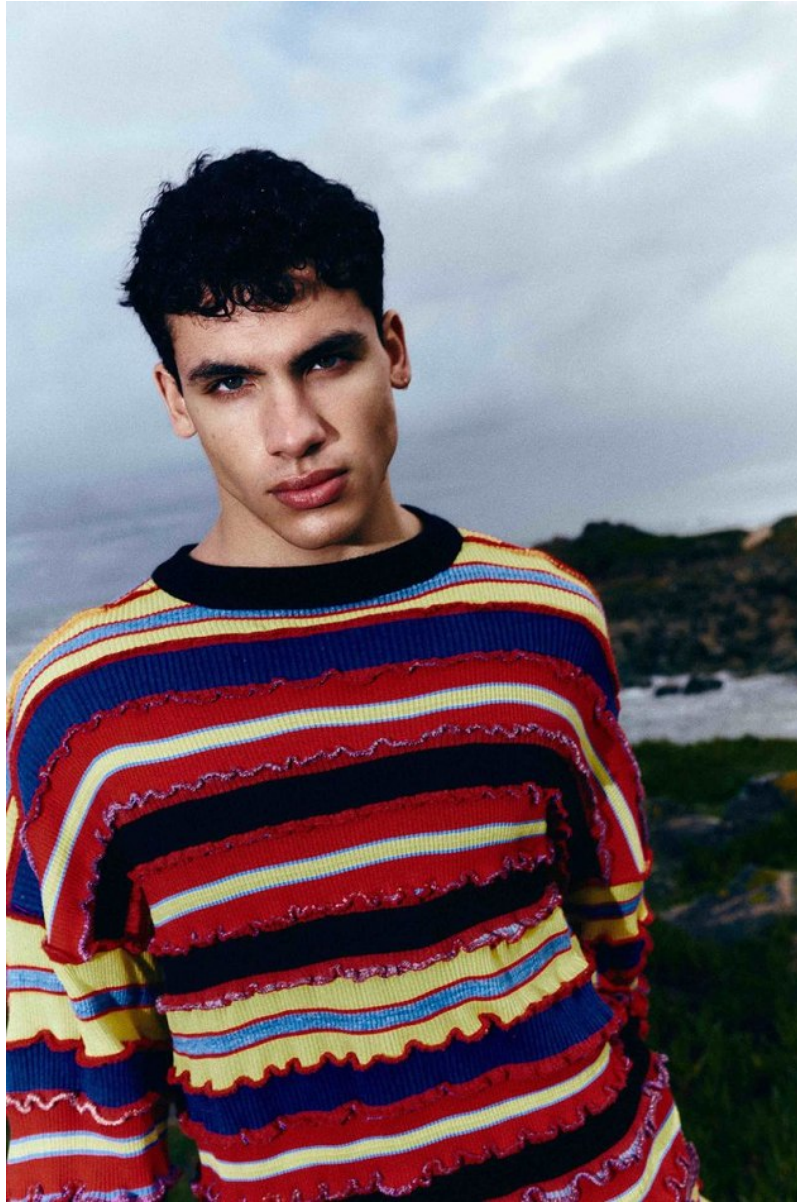

BOSS MODELS

CAPE TOWN

Height: 188cm Chest: 91cm Waist: 76cm Suit: 42 Shoe: 9.5 UK Hair: Brown Eyes: Green