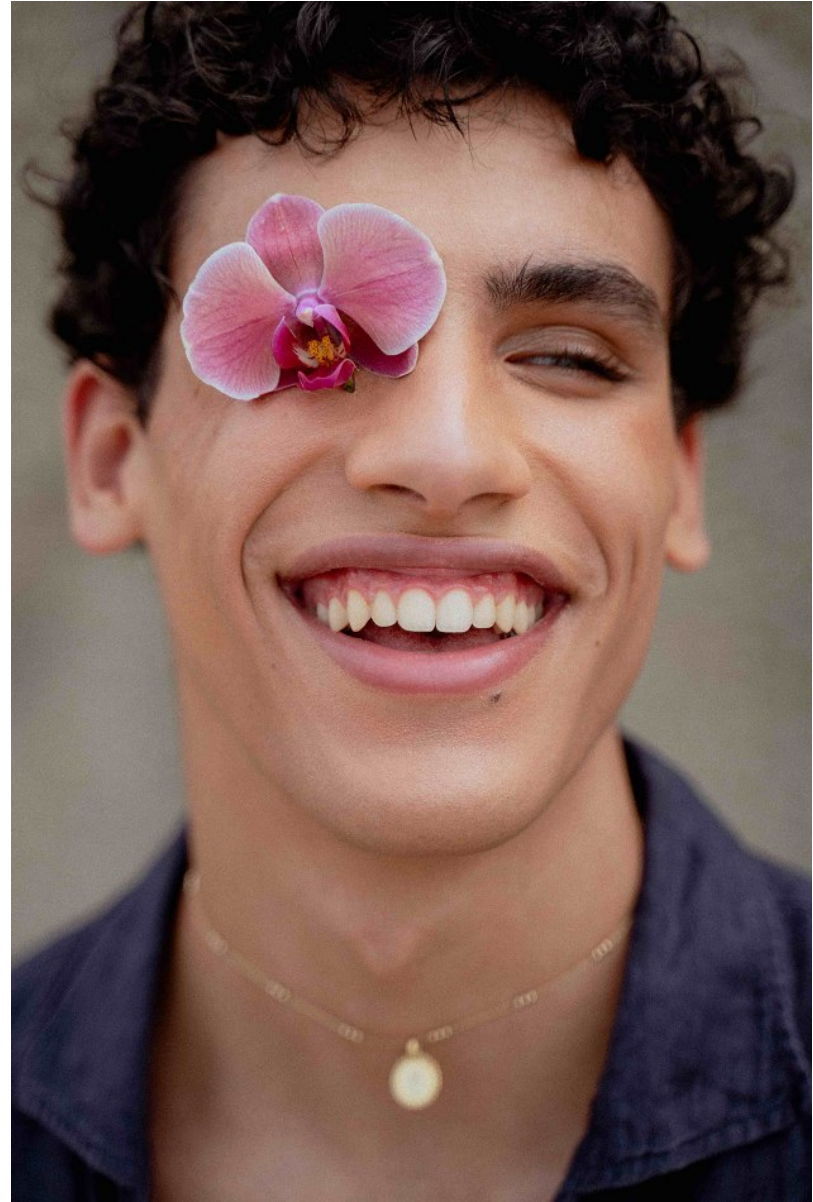

BOSS MODELS

CAPE TOWN

TOMÁS SANTOS

Height: 188cm Chest: 91cm Waist: 76cm Suit: 42 Shoe: 9.5 UK Hair: Brown Eyes: Green