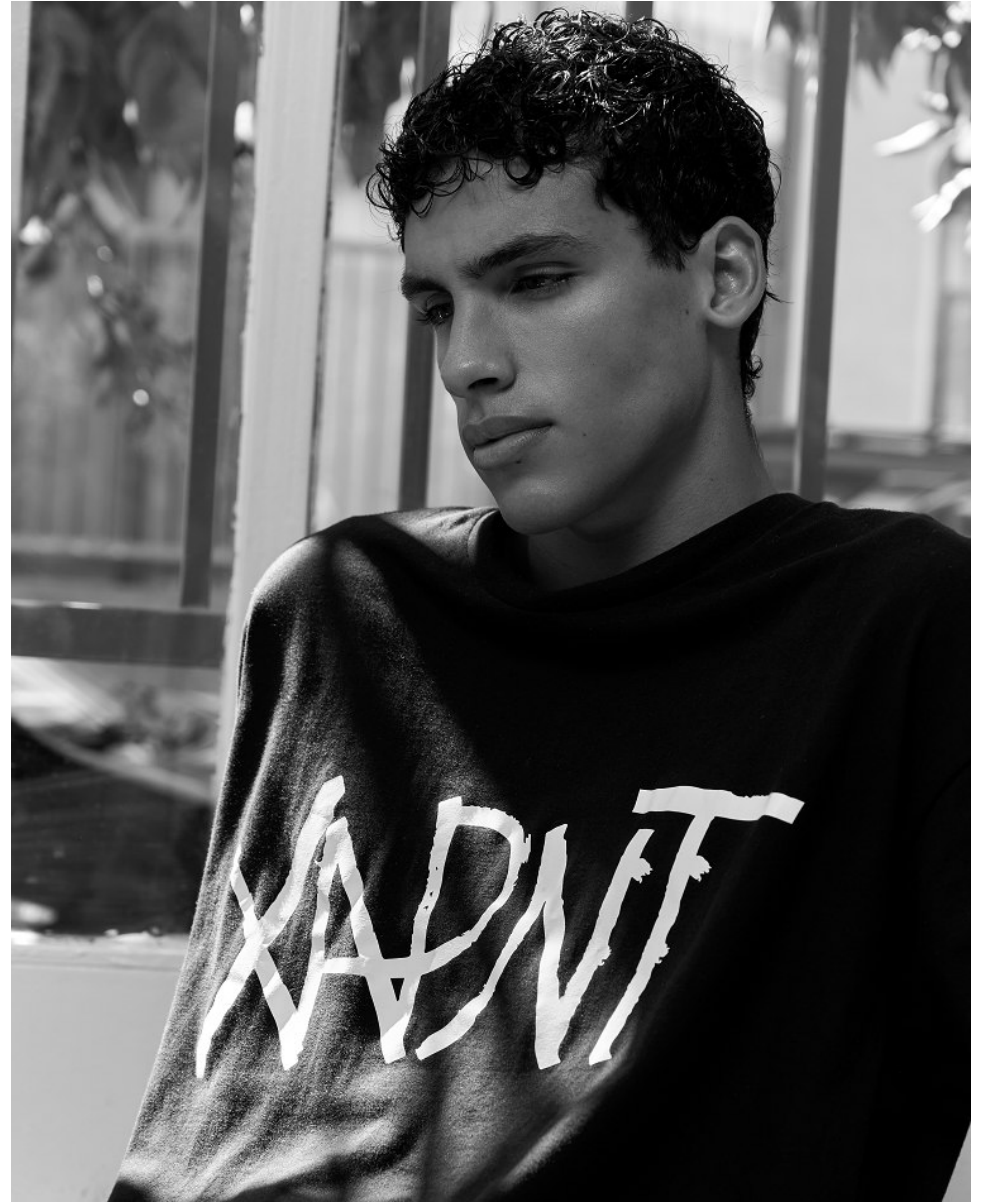

BOSS MODELS

CAPE TOWN

Height: 188cm Chest: 91cm Waist: 76cm Suit: 42 Shoe: 9.5 UK Hair: Brown Eyes: Green