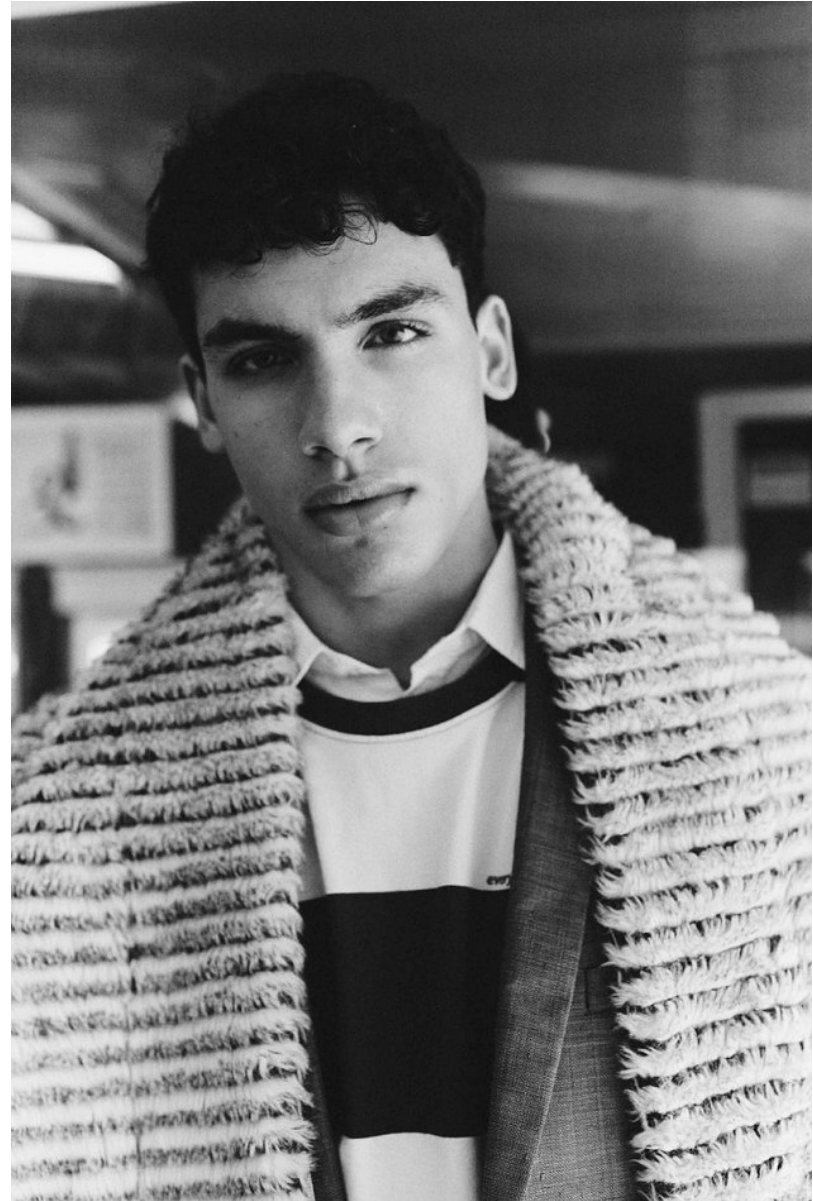

BOSS MODELS

CAPE TOWN

Height: 188cm Chest: 91cm Waist: 76cm Suit: 42 Shoe: 9.5 UK Hair: Brown Eyes: Green