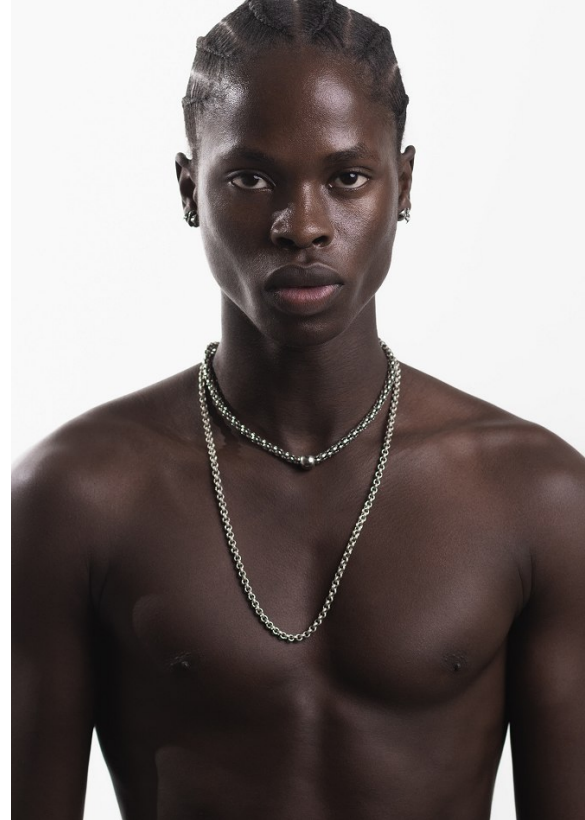

BOSS MODELS

CAPE TOWN

FRANKLINE MOKUA

Height: 186cm Chest: 94cm Waist: 69cm Suit: 36 R Shoe: 9.5 UK Hair: Black Eyes: Brown

BOSS MODELS

CAPE TOWN

FRANKLINE MOKUA

Height: 186cm Chest: 94cm Waist: 69cm Suit: 36 R Shoe: 9.5 UK Hair: Black Eyes: Brown