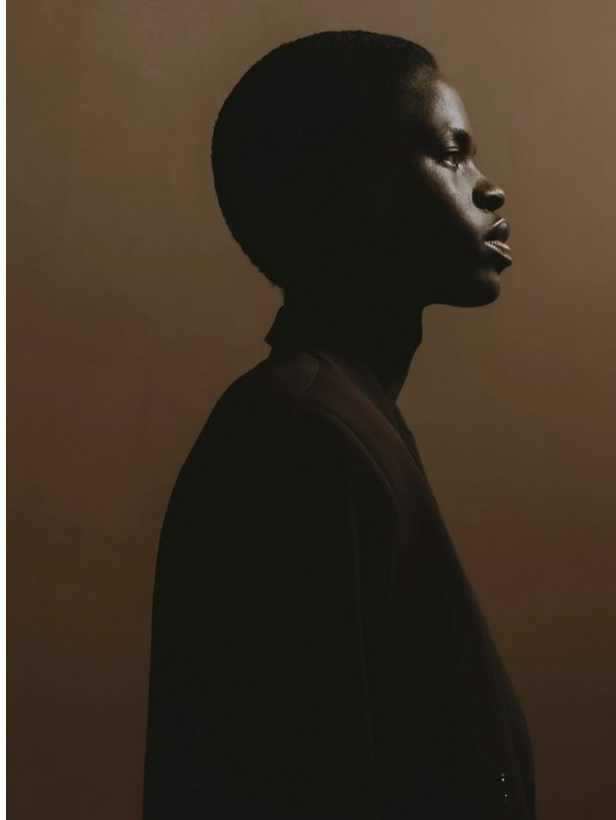

BOSS MODELS

CAPE TOWN

FRANKLINE MOKUA

Height: 186cm Chest: 94cm Waist: 69cm Suit: 36 R Shoe: 9.5 UK Hair: Black Eyes: Brown

BOSS MODELS

CAPE TOWN

FRANKLINE MOKUA

Height: 186cm Chest: 94cm Waist: 69cm Suit: 36 R Shoe: 9.5 UK Hair: Black Eyes: Brown