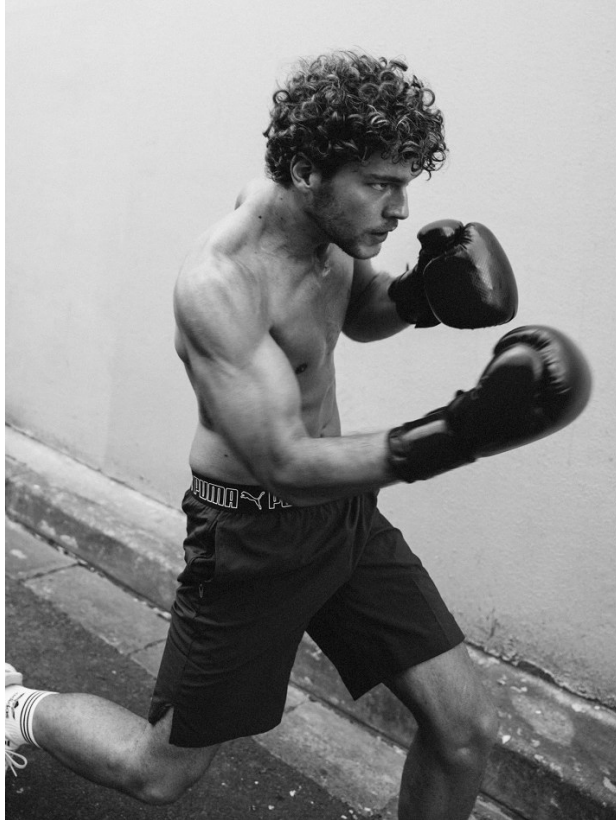

BOSS MODELS

CAPE TOWN

VASCO FAUSTINO

Height: 182cm Chest: 95cm Waist: 83cm Suit: 38 Shoe: 9 UK Hair: Blonde Eyes: Blue