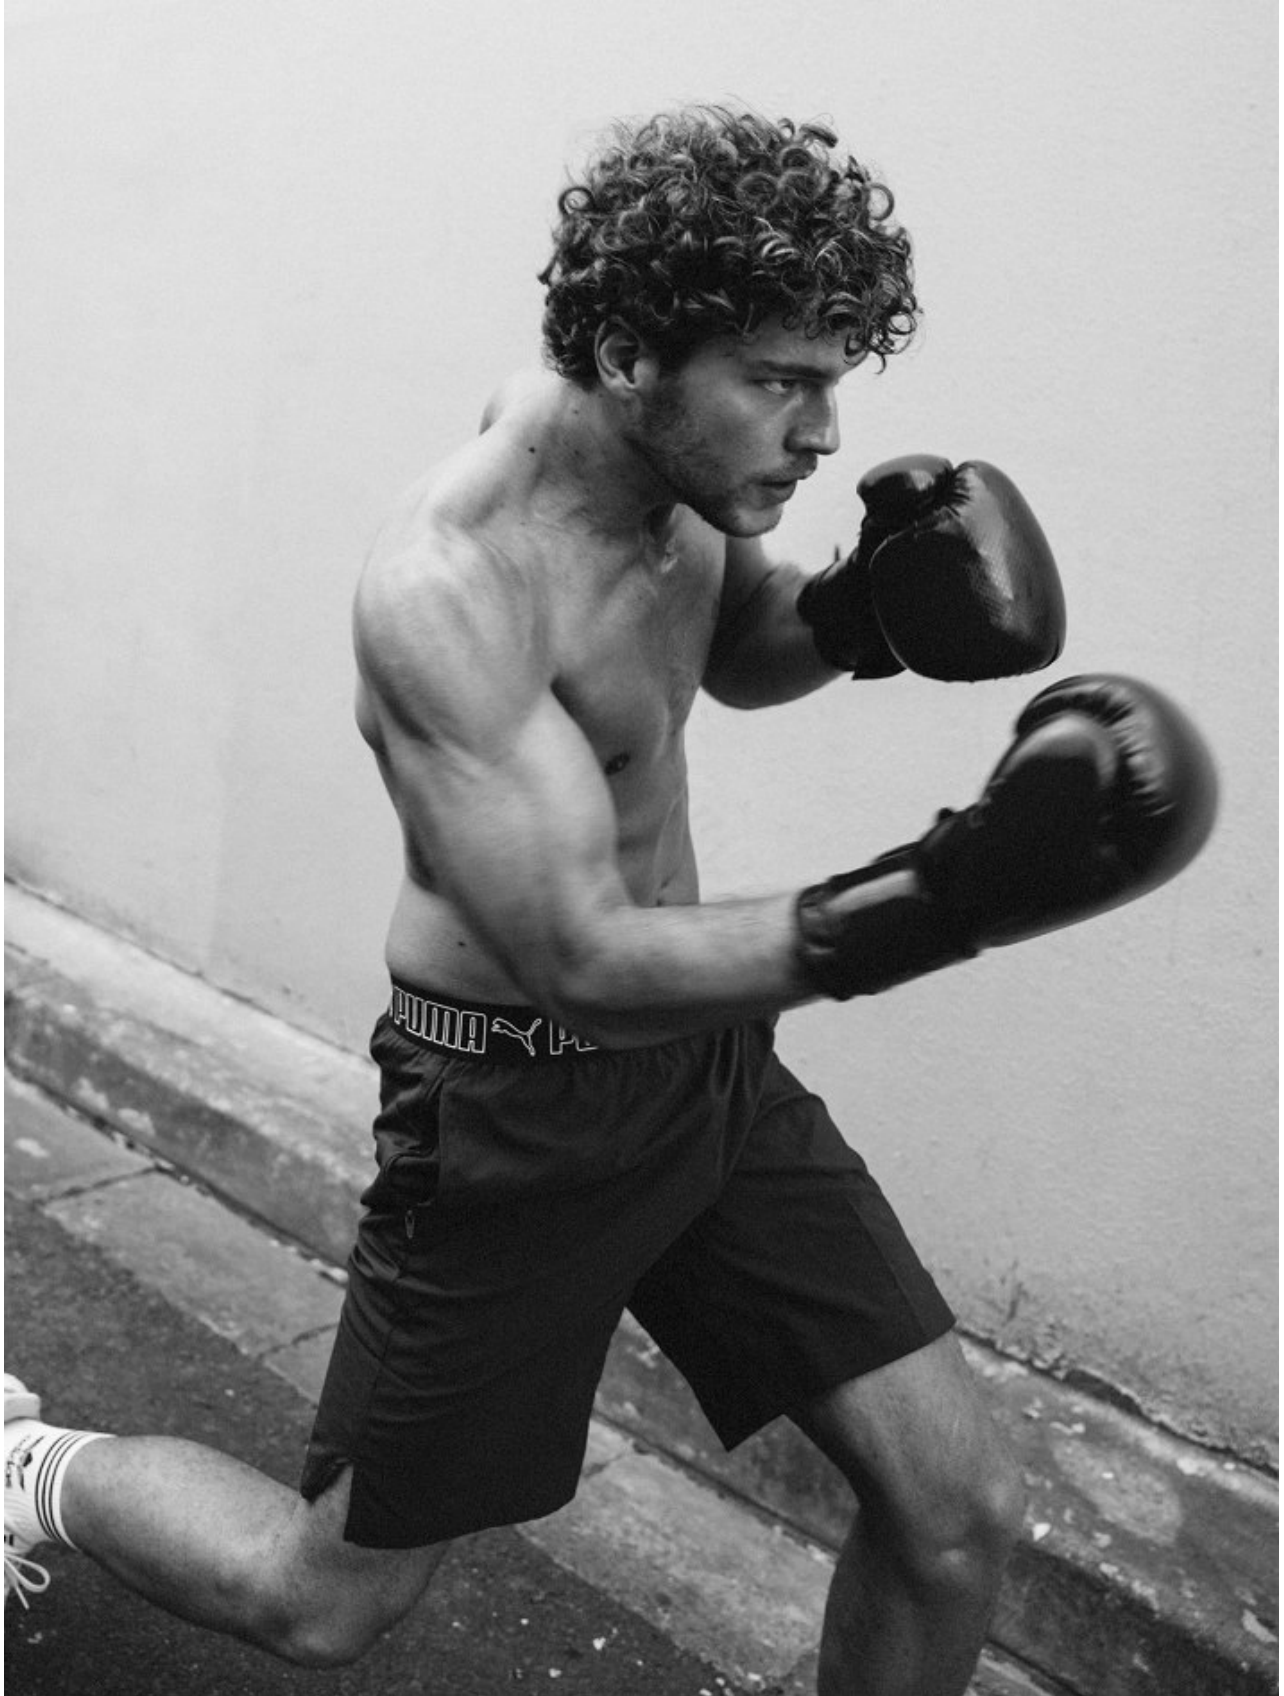

BOSS MODELS

CAPE TOWN

VASCO FAUSTINO

Height: 182cm Chest: 95cm Waist: 83cm Suit: 38 Shoe: 9 UK Hair: Blonde Eyes: Blue