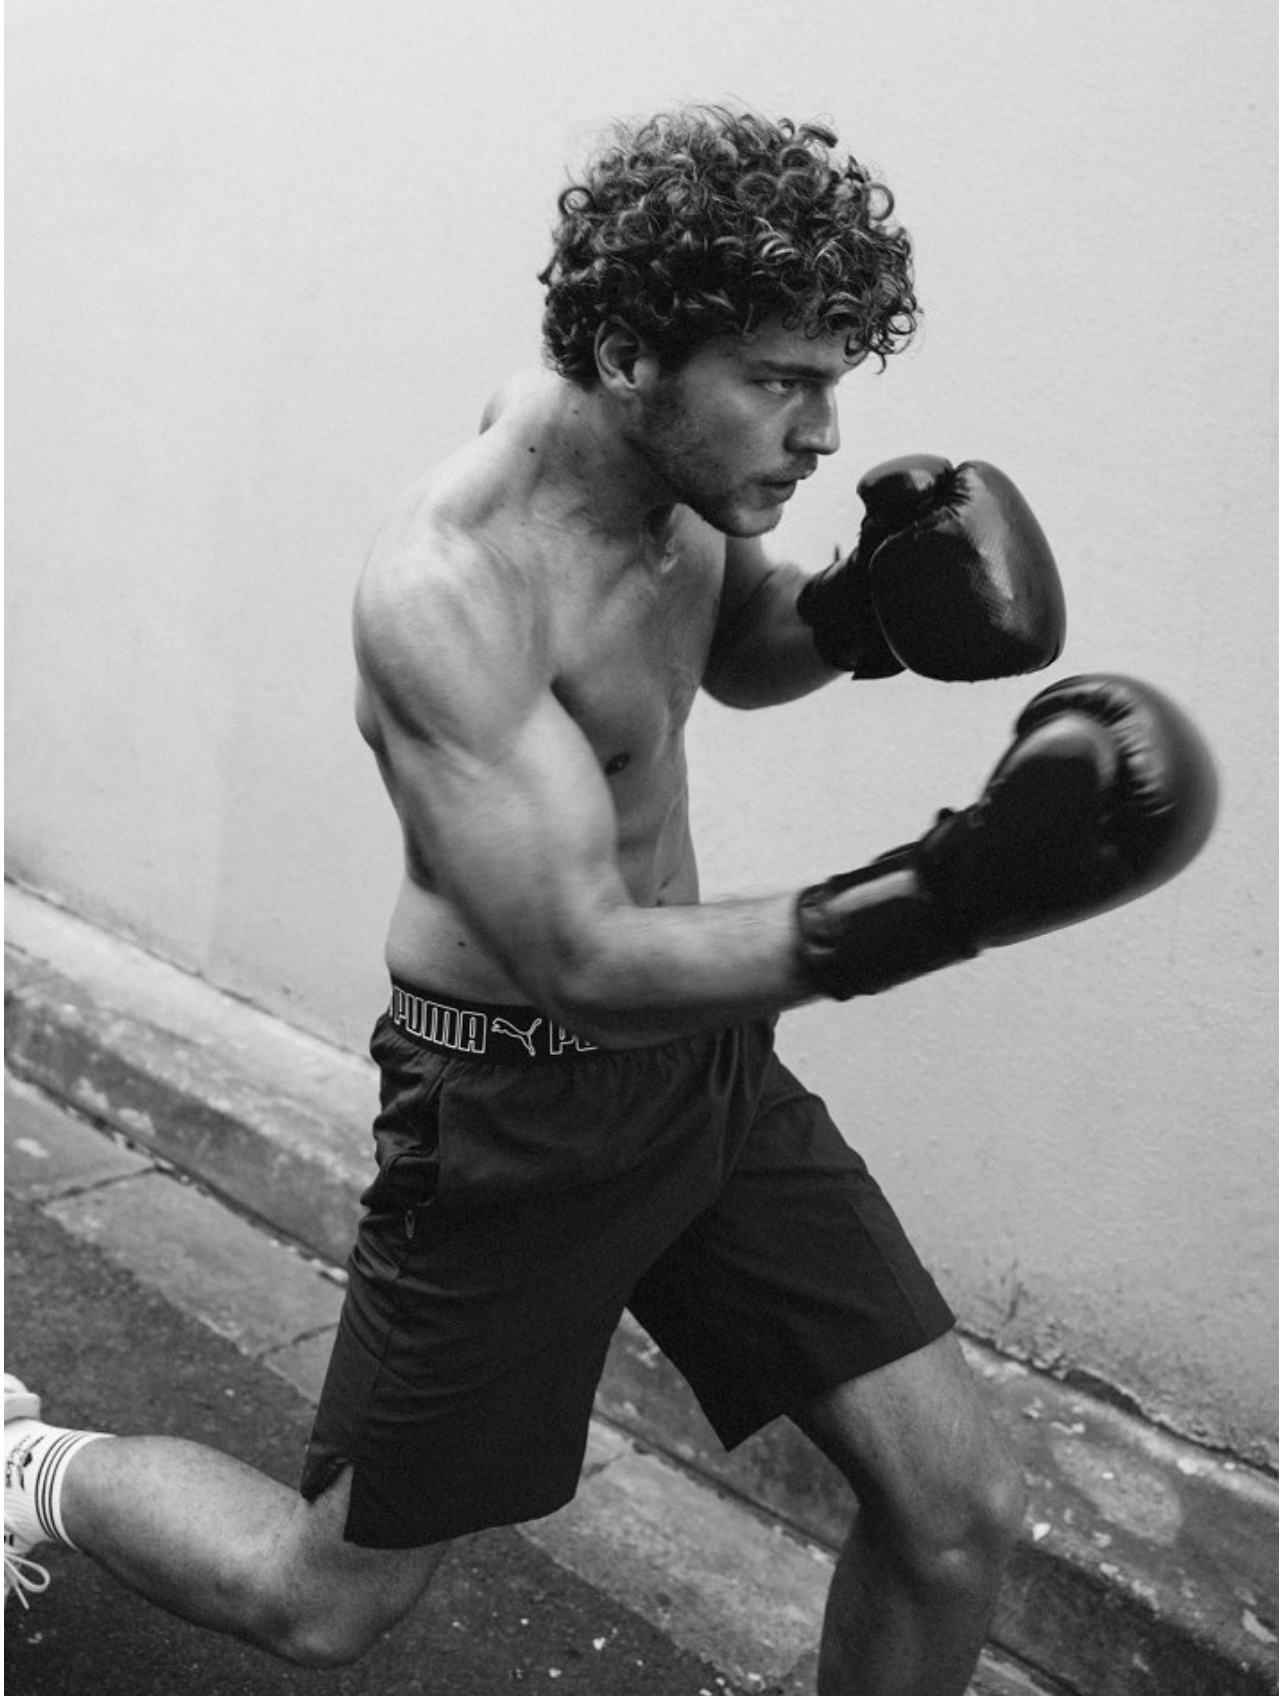

BOSS MODELS

CAPE TOWN

VASCO FAUSTINO

Height: 182cm Chest: 95cm Waist: 83cm Suit: 38 Shoe: 9 UK Hair: Blonde Eyes: Blue

BOSS MODELS

CAPE TOWN

VASCO FAUSTINO

Height: 182cm Chest: 95cm Waist: 83cm Suit: 38 Shoe: 9 UK Hair: Blonde Eyes: Blue