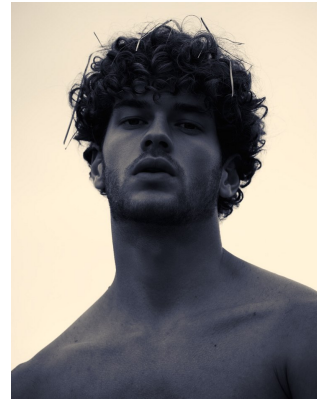

# BOSS MODELS

CAPE TOWN

## VASCO FAUSTINO

Height: 182cm Chest: 95cm Waist: 83cm Suit: 38 Shoe: 9 UK Hair: Blonde Eyes: Blue