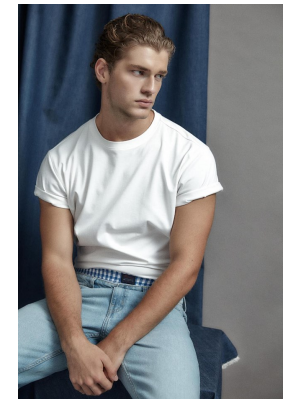

BOSS MODELS

CAPE TOWN

VASCO FAUSTINO

Height: 182cm Chest: 95cm Waist: 83cm Suit: 38 Shoe: 9 UK Hair: Blonde Eyes: Blue

BOSS MODELS

CAPE TOWN

VASCO FAUSTINO

Height: 182cm Chest: 95cm Waist: 83cm Suit: 38 Shoe: 9 UK Hair: Blonde Eyes: Blue

BOSS MODELS

CAPE TOWN

VASCO FAUSTINO

Height: 182cm Chest: 95cm Waist: 83cm Suit: 38 Shoe: 9 UK Hair: Blonde Eyes: Blue