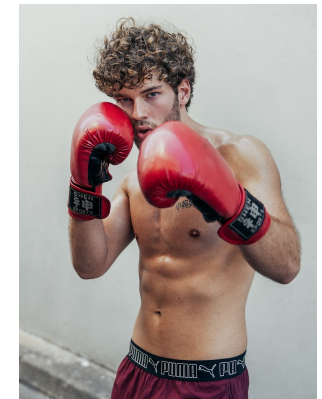

# BOSS MODELS

CAPE TOWN

## VASCO FAUSTINO

Height: 182cm Chest: 95cm Waist: 83cm Suit: 38 Shoe: 9 UK Hair: Blonde Eyes: Blue