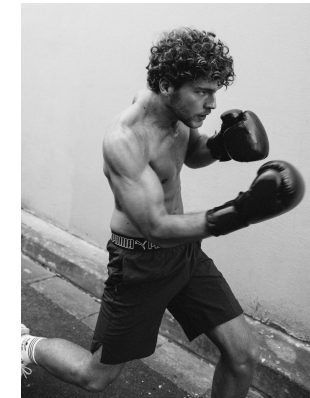

BOSS MODELS

CAPE TOWN

VASCO FAUSTINO

Height: 182cm Chest: 95cm Waist: 83cm Suit: 38 Shoe: 9 UK Hair: Blonde Eyes: Blue

BOSS MODELS

CAPE TOWN

VASCO FAUSTINO

Height: 182cm Chest: 95cm Waist: 83cm Suit: 38 Shoe: 9 UK Hair: Blonde Eyes: Blue

BOSS MODELS

CAPE TOWN

VASCO FAUSTINO

Height: 182cm Chest: 95cm Waist: 83cm Suit: 38 Shoe: 9 UK Hair: Blonde Eyes: Blue