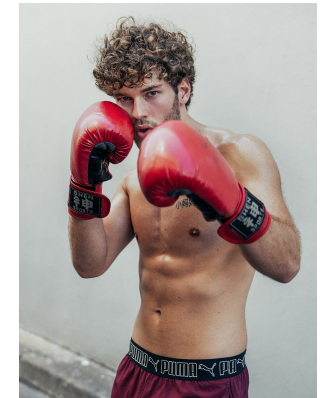

BOSS MODELS

CAPE TOWN

VASCO FAUSTINO

Height: 182cm Chest: 95cm Waist: 83cm Suit: 38 Shoe: 9 UK Hair: Blonde Eyes: Blue

BOSS MODELS

CAPE TOWN

VASCO FAUSTINO

Height: 182cm Chest: 95cm Waist: 83cm Suit: 38 Shoe: 9 UK Hair: Blonde Eyes: Blue

BOSS MODELS

CAPE TOWN

VASCO FAUSTINO

Height: 182cm Chest: 95cm Waist: 83cm Suit: 38 Shoe: 9 UK Hair: Blonde Eyes: Blue