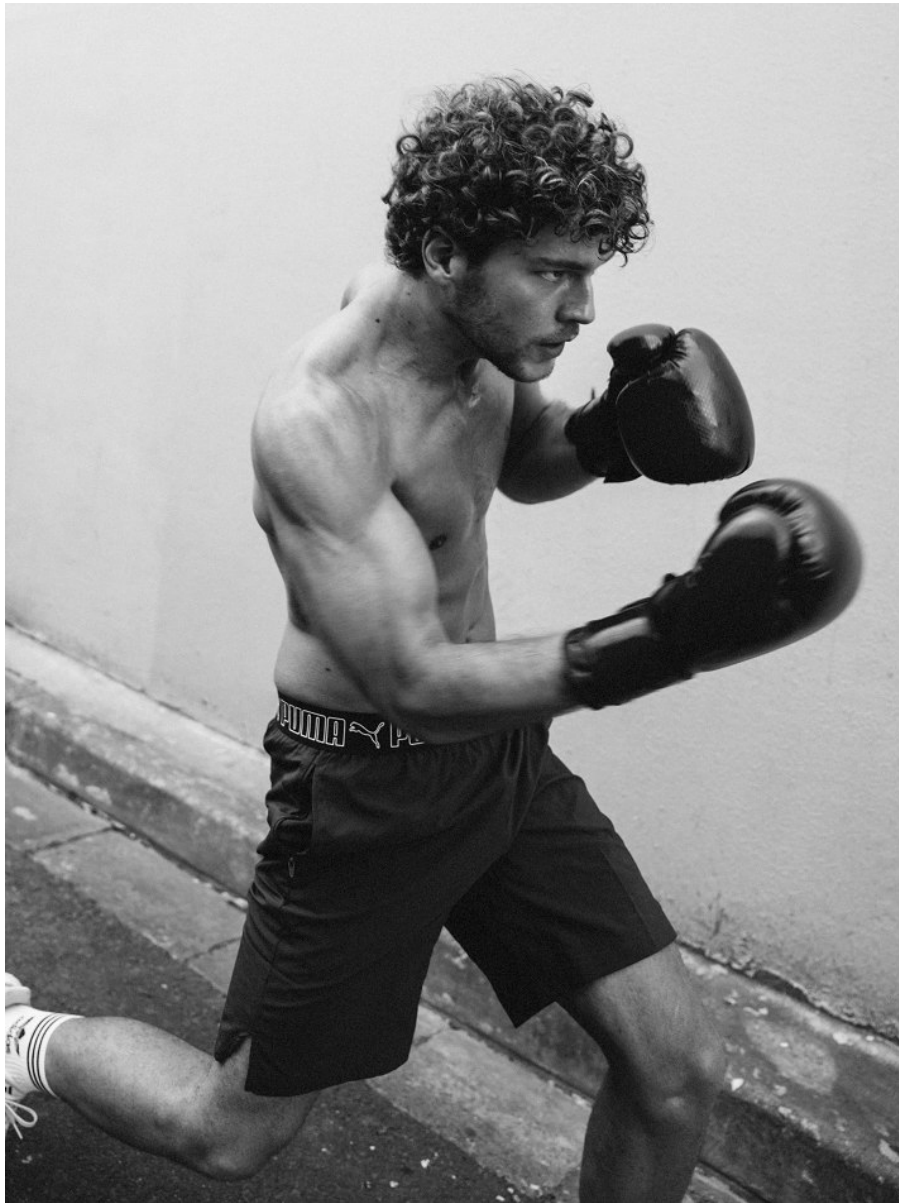

BOSS MODELS

CAPE TOWN

Height: 182cm Chest: 95cm Waist: 83cm Suit: 38 Shoe: 9 UK Hair: Blonde Eyes: Blue