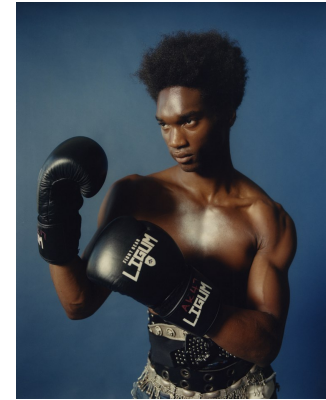

BOSS MODELS

CAPE TOWN

TANI BANJOKO

Height: 190cm Chest: 102cm Waist: 77cm Suit: 40 L Shoe: 11.5 UK Hair: Brown Eyes: Black

BOSS MODELS

CAPE TOWN

TANI BANJOKO

Height: 190cm Chest: 102cm Waist: 77cm Suit: 40 L Shoe: 11.5 UK Hair: Brown Eyes: Black