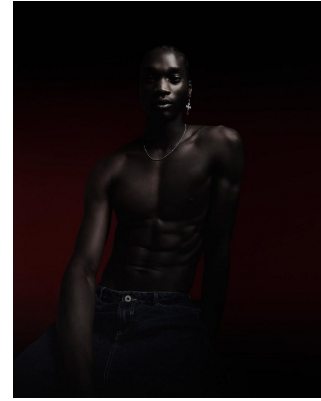

BOSS MODELS

CAPE TOWN

TANI BANJOKO

Height: 190cm Chest: 102cm Waist: 77cm Suit: 40 L Shoe: 11.5 UK Hair: Brown Eyes: Black

BOSS MODELS

CAPE TOWN

TANI BANJOKO

Height: 190cm Chest: 102cm Waist: 77cm Suit: 40 L Shoe: 11.5 UK Hair: Brown Eyes: Black