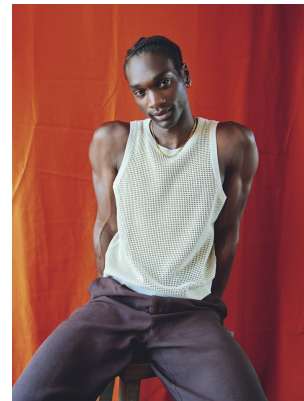

BOSS MODELS

CAPE TOWN

TANI BANJOKO

Height: 190cm Chest: 102cm Waist: 77cm Suit: 40 L Shoe: 11.5 UK Hair: Brown Eyes: Black

BOSS MODELS

CAPE TOWN

TANI BANJOKO

Height: 190cm Chest: 102cm Waist: 77cm Suit: 40 L Shoe: 11.5 UK Hair: Brown Eyes: Black