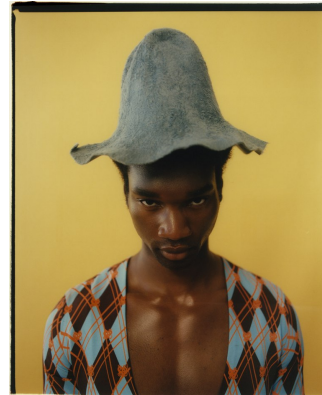

BOSS MODELS

CAPE TOWN

TANI BANJOKO

Height: 190cm Chest: 102cm Waist: 77cm Suit: 40 L Shoe: 11.5 UK Hair: Brown Eyes: Black

BOSS MODELS

CAPE TOWN

TANI BANJOKO

Height: 190cm Chest: 102cm Waist: 77cm Suit: 40 L Shoe: 11.5 UK Hair: Brown Eyes: Black