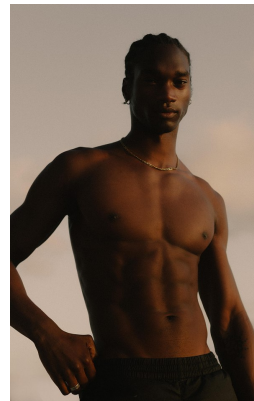

BOSS MODELS

CAPE TOWN

TANI BANJOKO

Height: 190cm Chest: 102cm Waist: 77cm Suit: 40 L Shoe: 11.5 UK Hair: Brown Eyes: Black

BOSS MODELS

CAPE TOWN

TANI BANJOKO

Height: 190cm Chest: 102cm Waist: 77cm Suit: 40 L Shoe: 11.5 UK Hair: Brown Eyes: Black