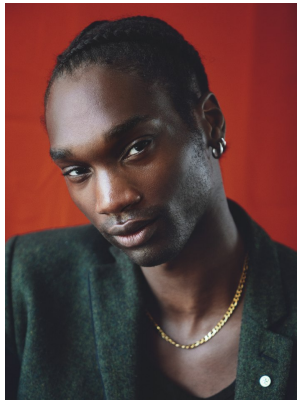

BOSS MODELS

CAPE TOWN

TANI BANJOKO

Height: 190cm Chest: 102cm Waist: 77cm Suit: 40 L Shoe: 11.5 UK Hair: Brown Eyes: Black

BOSS MODELS

CAPE TOWN

TANI BANJOKO

Height: 190cm Chest: 102cm Waist: 77cm Suit: 40 L Shoe: 11.5 UK Hair: Brown Eyes: Black