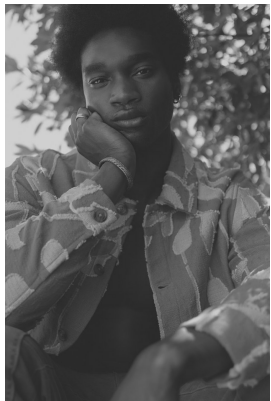

BOSS MODELS

CAPE TOWN

TANI BANJOKO

Height: 190cm Chest: 102cm Waist: 77cm Suit: 40 L Shoe: 11.5 UK Hair: Brown Eyes: Black

BOSS MODELS

CAPE TOWN

TANI BANJOKO

Height: 190cm Chest: 102cm Waist: 77cm Suit: 40 L Shoe: 11.5 UK Hair: Brown Eyes: Black