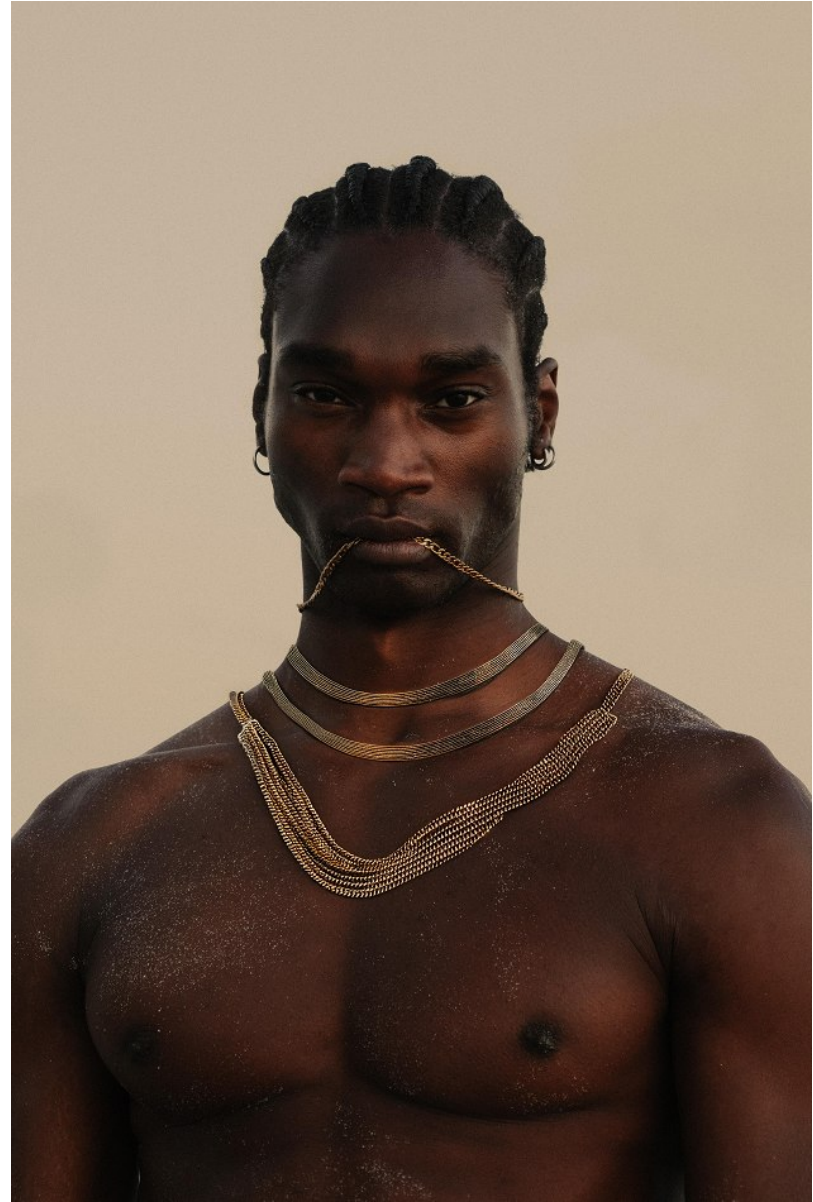

BOSS MODELS

CAPE TOWN

TANI BANJOKO

Height: 190cm Chest: 102cm Waist: 77cm Suit: 40 L Shoe: 11.5 UK Hair: Brown Eyes: Black

BOSS MODELS

CAPE TOWN

TANI BANJOKO

Height: 190cm Chest: 102cm Waist: 77cm Suit: 40 L Shoe: 11.5 UK Hair: Brown Eyes: Black