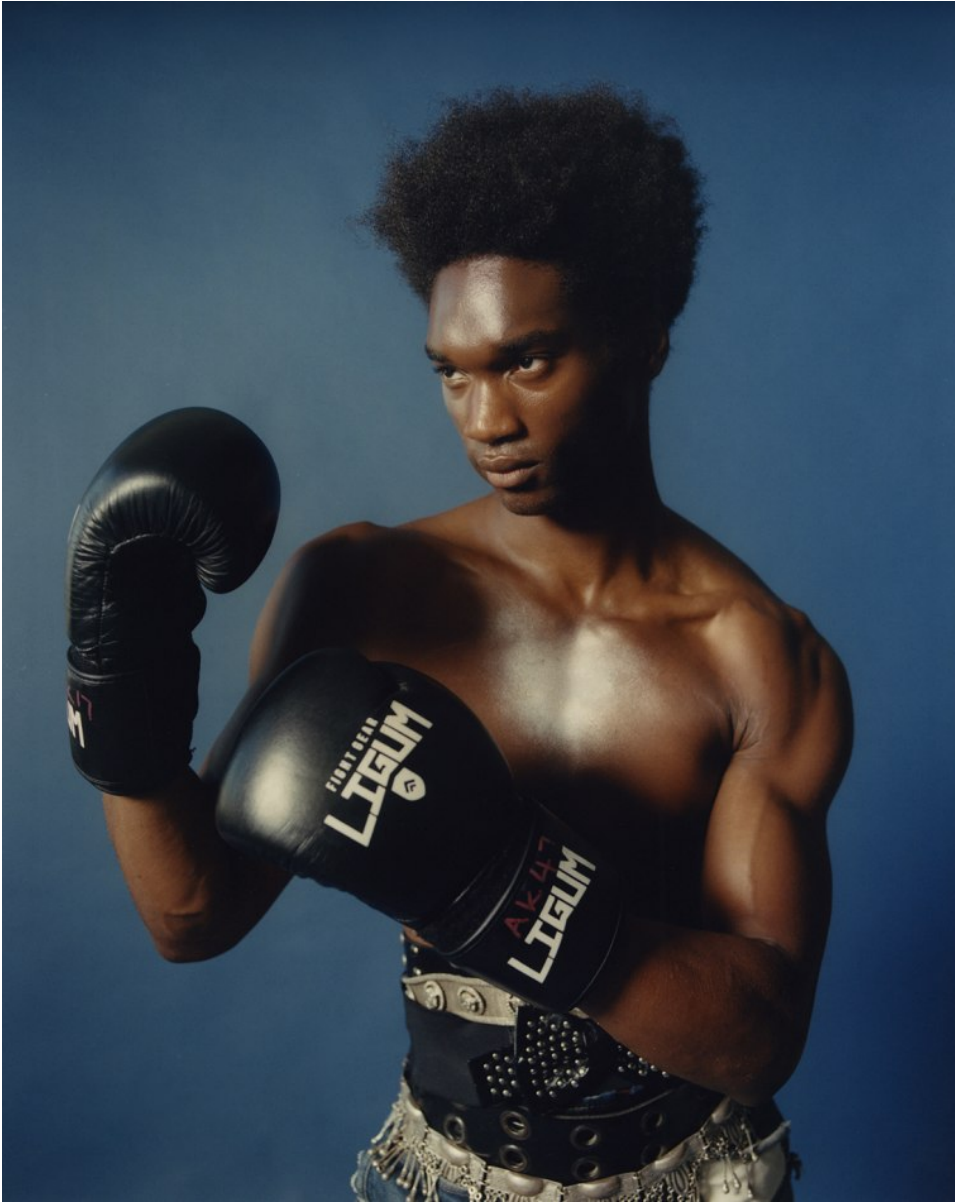

BOSS MODELS

CAPE TOWN

TANI BANJOKO

Height: 190cm Chest: 102cm Waist: 77cm Suit: 40 L Shoe: 11.5 UK Hair: Brown Eyes: Black

BOSS MODELS

CAPE TOWN

TANI BANJOKO

Height: 190cm Chest: 102cm Waist: 77cm Suit: 40 L Shoe: 11.5 UK Hair: Brown Eyes: Black