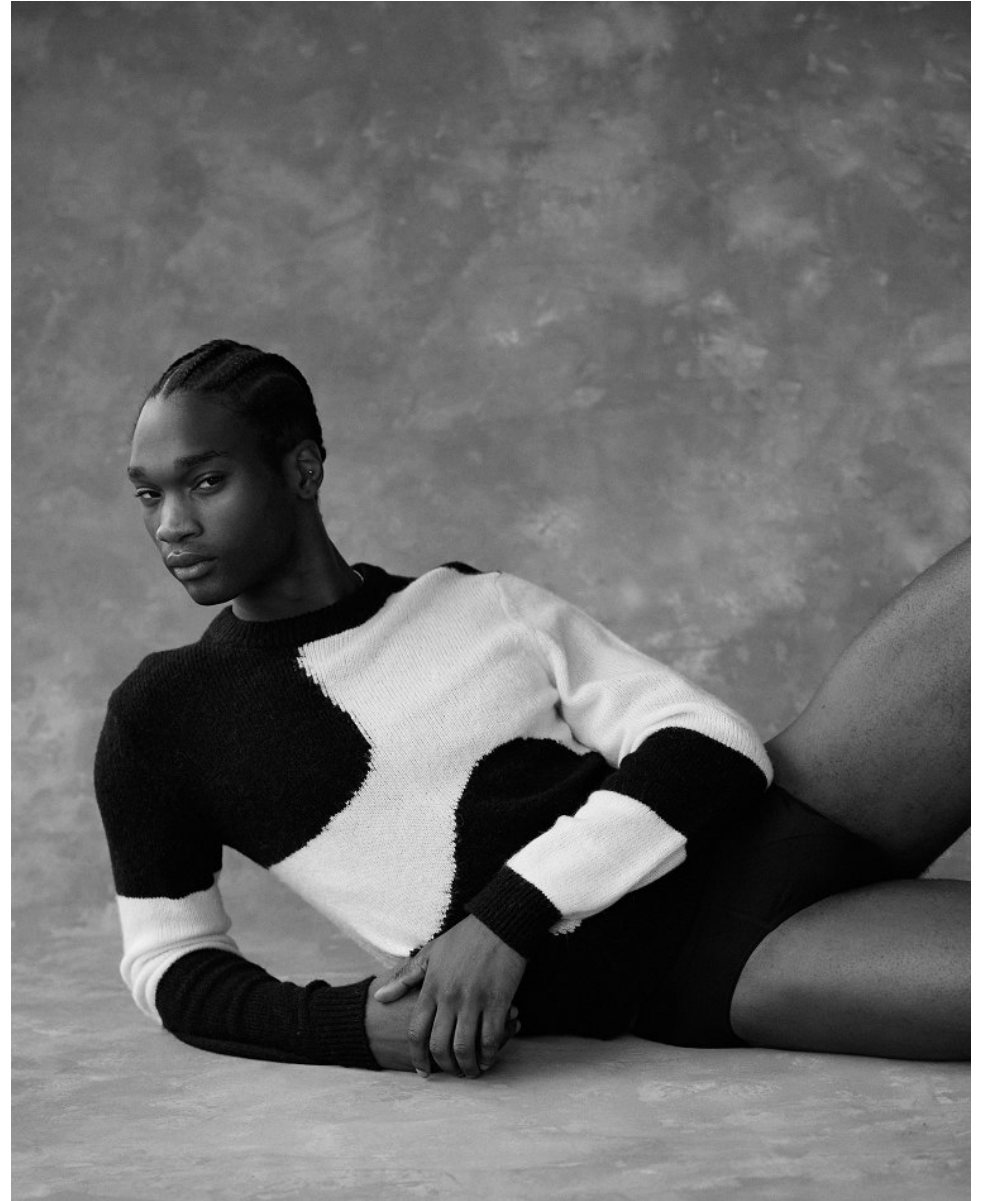

BOSS MODELS

CAPE TOWN

Height: 190cm Chest: 102cm Waist: 77cm Suit: 40 L Shoe: 11.5 UK Hair: Brown Eyes: Black