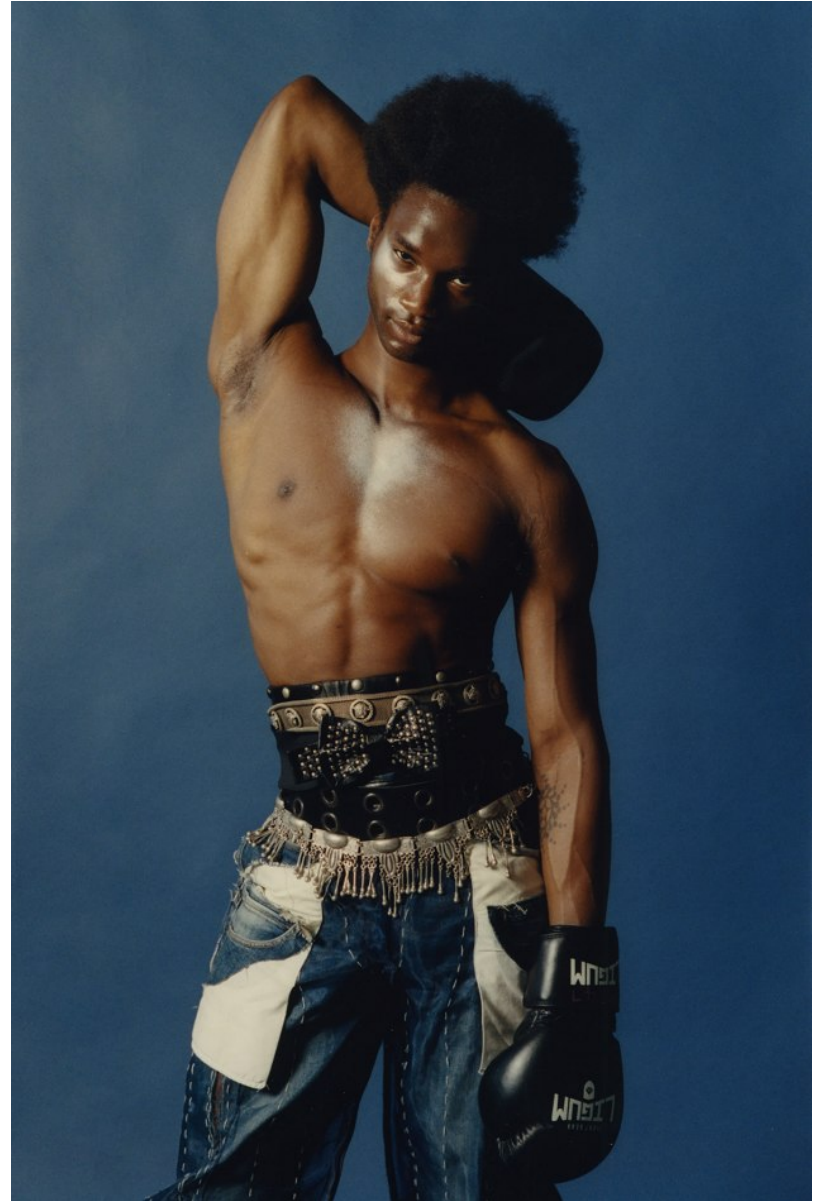

BOSS MODELS

CAPE TOWN

TANI BANJOKO

Height: 190cm Chest: 102cm Waist: 77cm Suit: 40 L Shoe: 11.5 UK Hair: Brown Eyes: Black

BOSS MODELS

CAPE TOWN

TANI BANJOKO

Height: 190cm Chest: 102cm Waist: 77cm Suit: 40 L Shoe: 11.5 UK Hair: Brown Eyes: Black