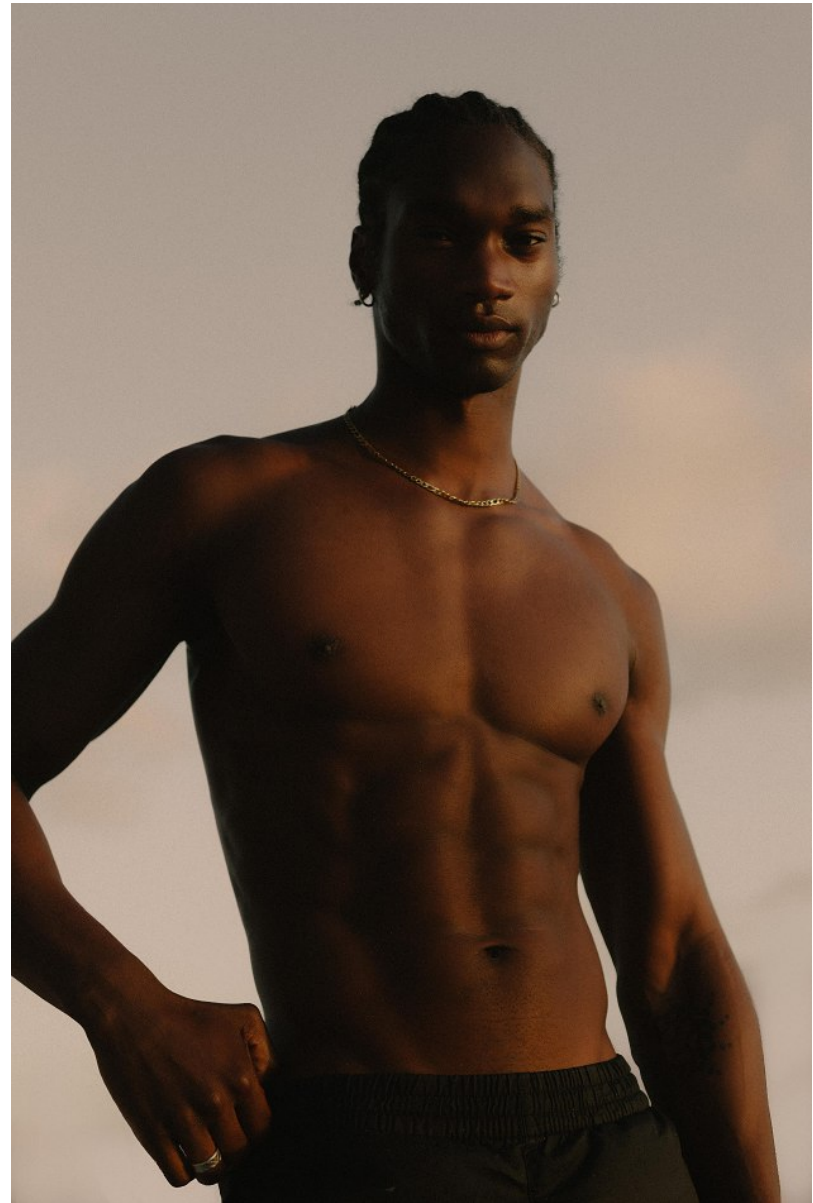

BOSS MODELS

CAPE TOWN

Height: 190cm Chest: 102cm Waist: 77cm Suit: 40 L Shoe: 11.5 UK Hair: Brown Eyes: Black