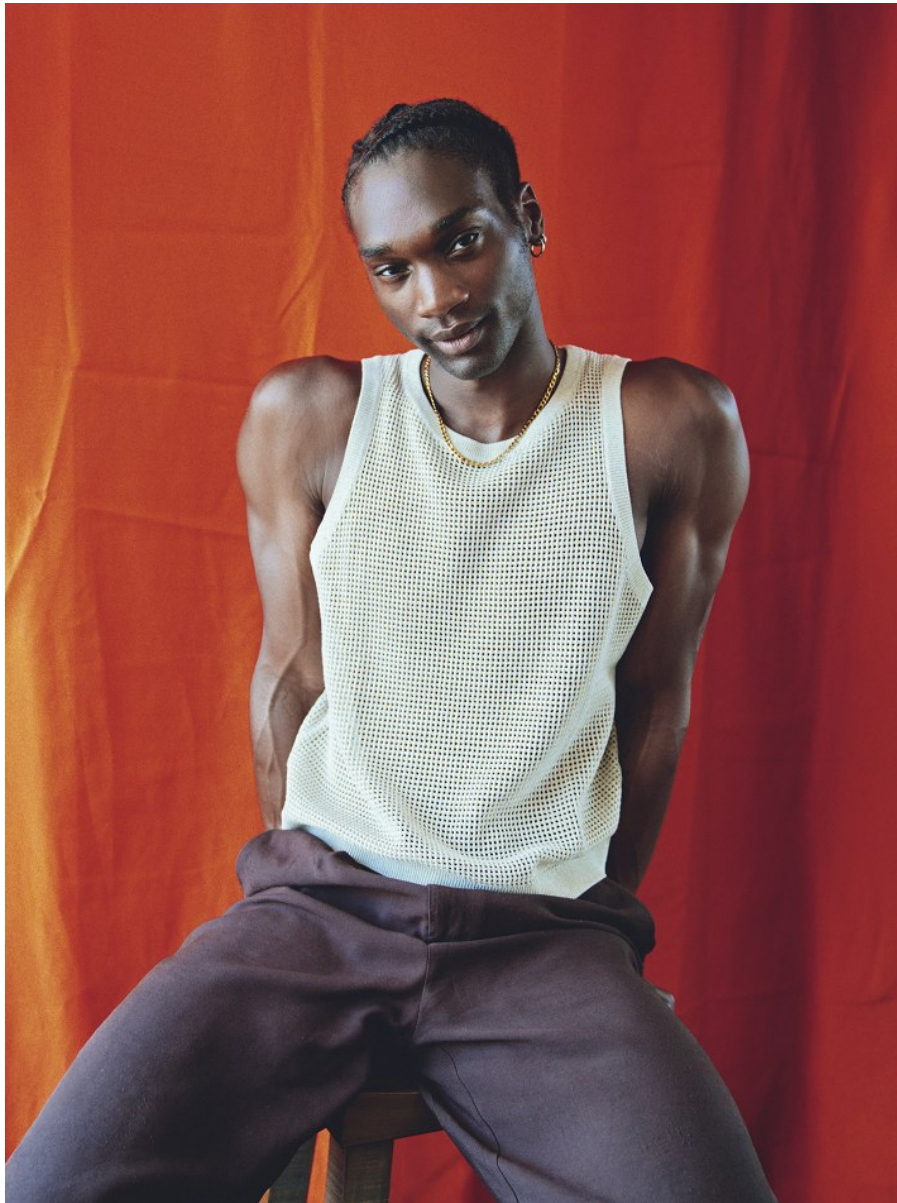

BOSS MODELS

CAPE TOWN

TANI BANJOKO

Height: 190cm Chest: 102cm Waist: 77cm Suit: 40 L Shoe: 11.5 UK Hair: Brown Eyes: Black

BOSS MODELS

CAPE TOWN

TANI BANJOKO

Height: 190cm Chest: 102cm Waist: 77cm Suit: 40 L Shoe: 11.5 UK Hair: Brown Eyes: Black