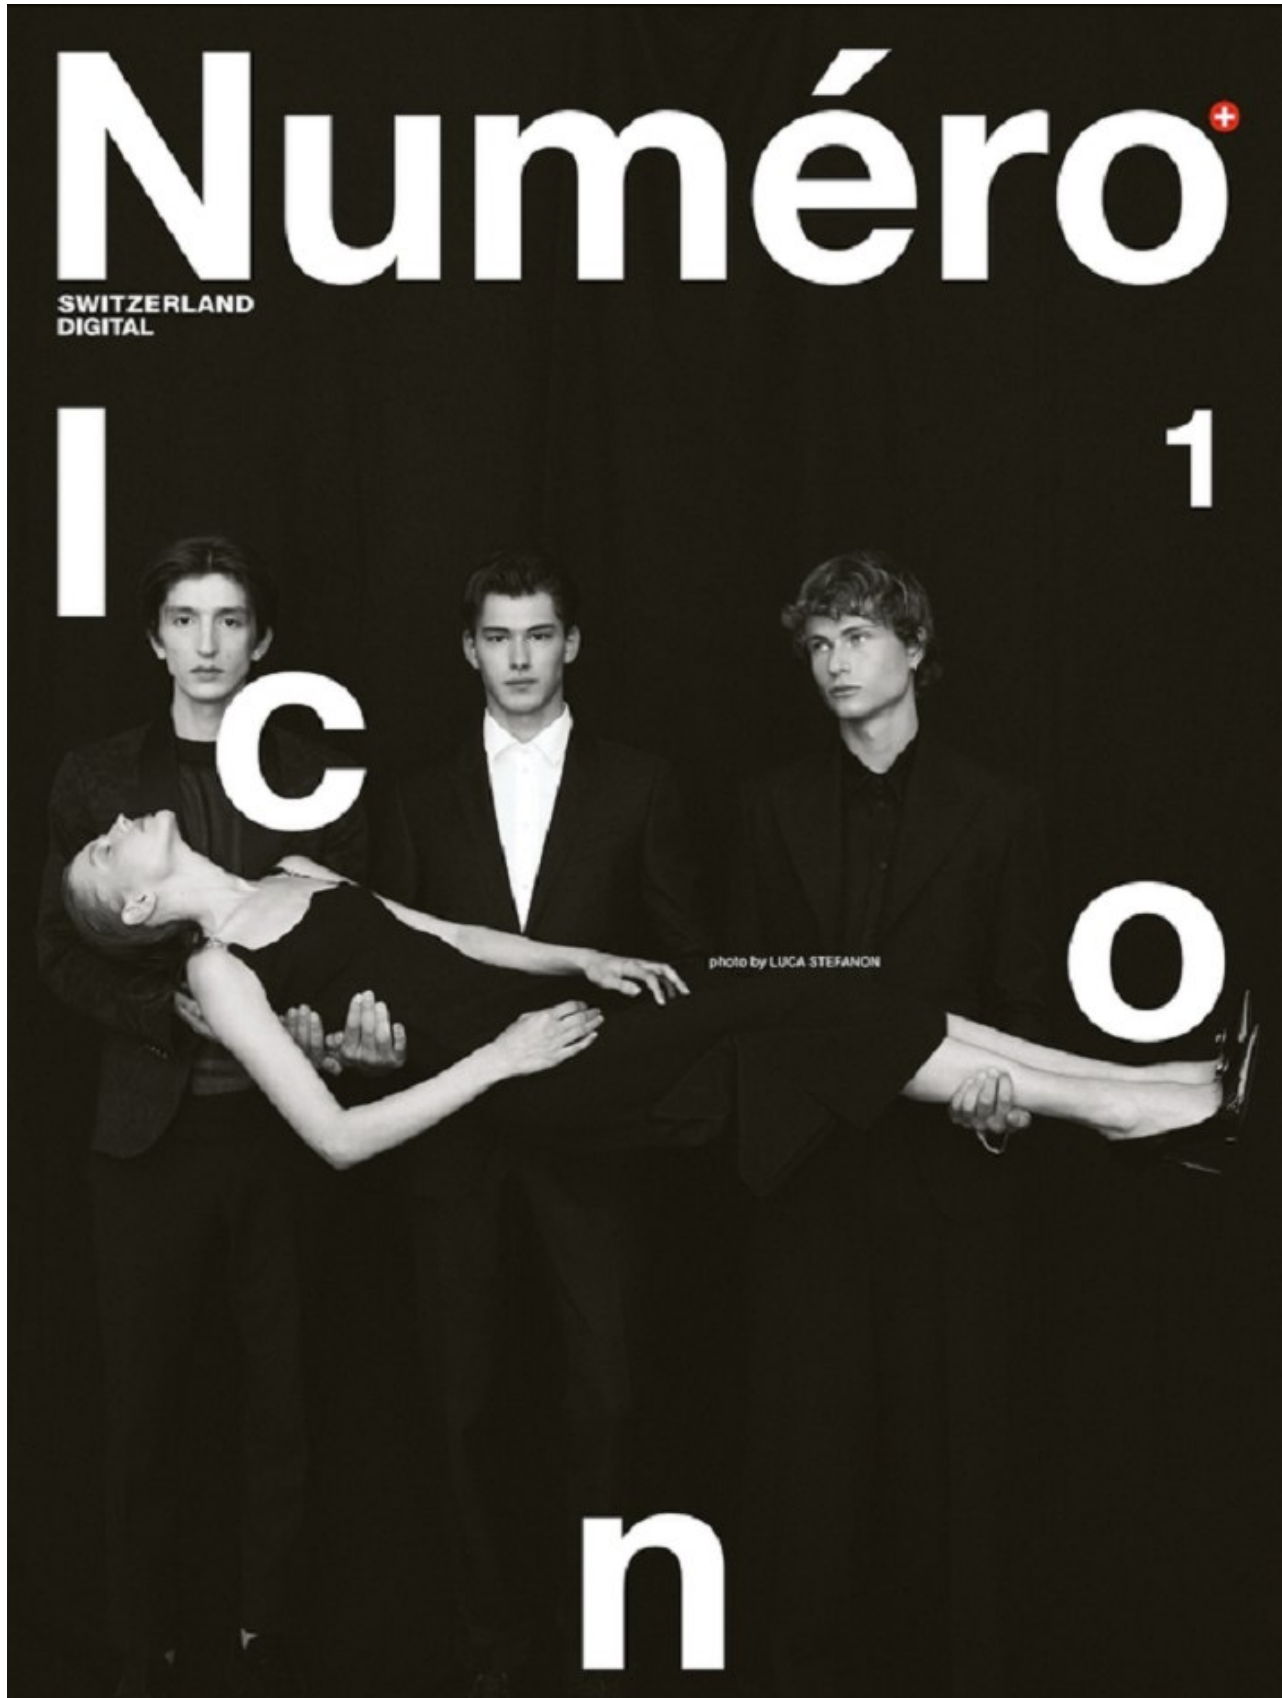

BOSS MODELS

CAPE TOWN

JOEL GREVILLE

Height: 187cm Chest: 79cm Waist: 71cm Hair: Blonde Eyes: Blue

BOSS MODELS

CAPE TOWN

JOEL GREVILLE

Height: 187cm Chest: 79cm Waist: 71cm Hair: Blonde Eyes: Blue