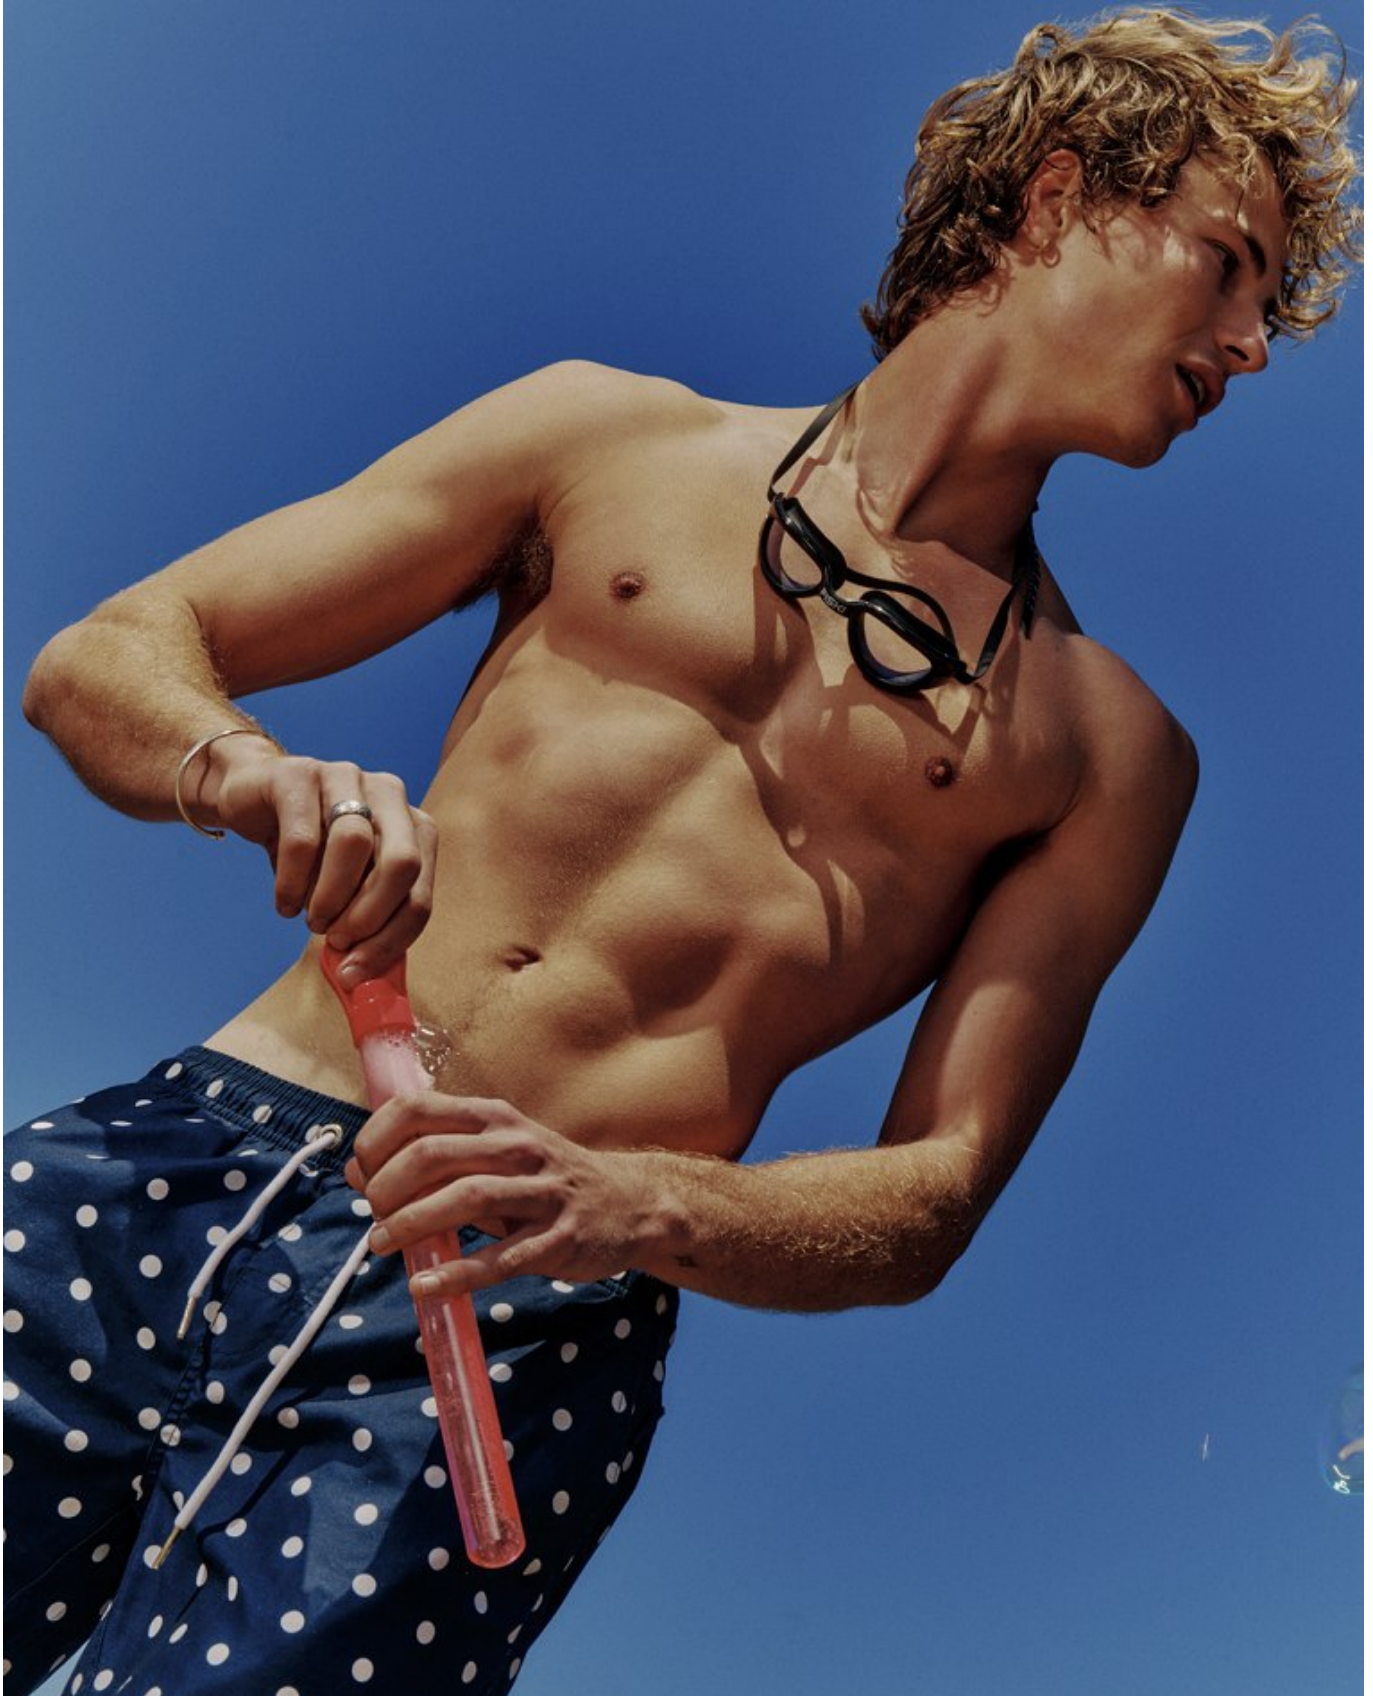

BOSS MODELS

CAPE TOWN

JOEL GREVILLE

Height: 187cm Chest: 79cm Waist: 71cm Hair: Blonde Eyes: Blue

BOSS MODELS

CAPE TOWN

JOEL GREVILLE

Height: 187cm Chest: 79cm Waist: 71cm Hair: Blonde Eyes: Blue