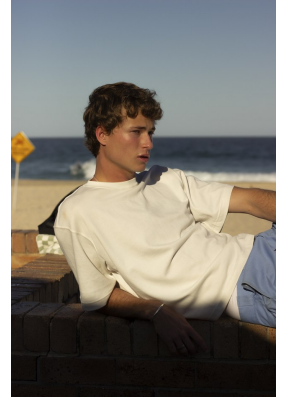

BOSS MODELS

CAPE TOWN

JOEL GREVILLE

Height: 187cm Chest: 79cm Waist: 71cm Hair: Blonde Eyes: Blue

BOSS MODELS

CAPE TOWN

JOEL GREVILLE

Height: 187cm Chest: 79cm Waist: 71cm Hair: Blonde Eyes: Blue