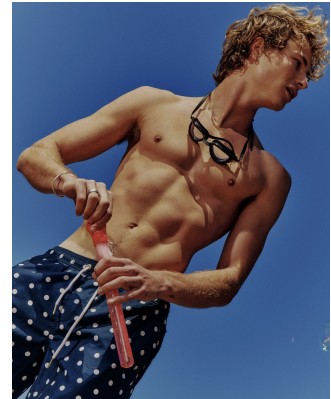

BOSS MODELS

CAPE TOWN

JOEL GREVILLE

Height: 187cm Chest: 79cm Waist: 71cm Hair: Blonde Eyes: Blue

BOSS MODELS

CAPE TOWN

JOEL GREVILLE

Height: 187cm Chest: 79cm Waist: 71cm Hair: Blonde Eyes: Blue