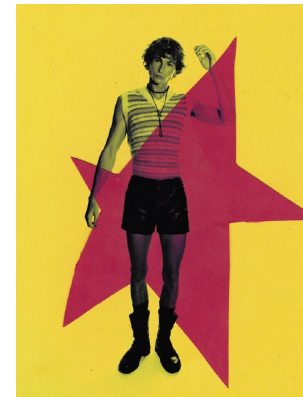

BOSS MODELS

CAPE TOWN

JOEL GREVILLE

Height: 187cm Chest: 79cm Waist: 71cm Hair: Blonde Eyes: Blue

BOSS MODELS

CAPE TOWN

JOEL GREVILLE

Height: 187cm Chest: 79cm Waist: 71cm Hair: Blonde Eyes: Blue