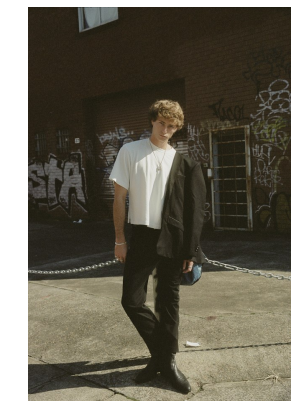

BOSS MODELS

CAPE TOWN

JOEL GREVILLE

Height: 187cm Chest: 79cm Waist: 71cm Hair: Blonde Eyes: Blue

BOSS MODELS

CAPE TOWN

JOEL GREVILLE

Height: 187cm Chest: 79cm Waist: 71cm Hair: Blonde Eyes: Blue