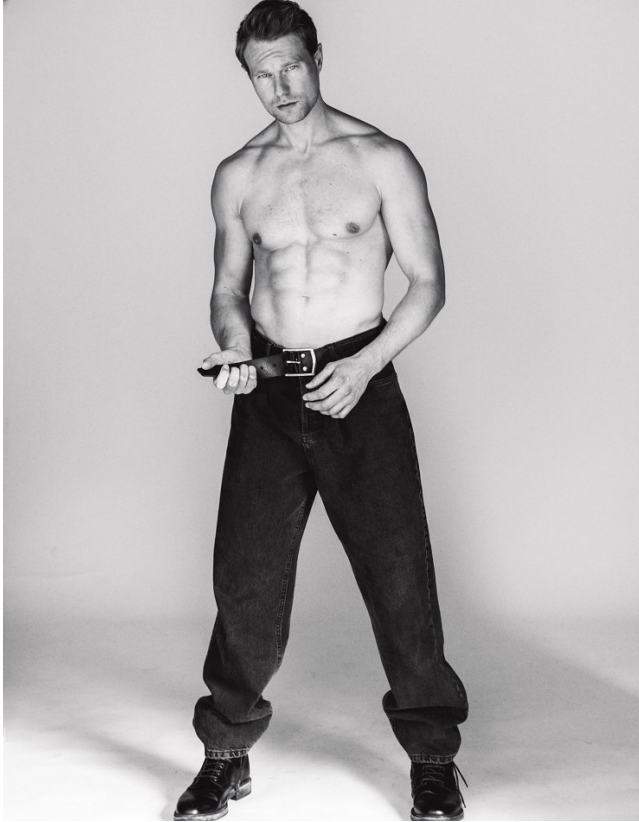

# BOSS MODELS

CAPE TOWN

CHRISTIAN BECKER

Height: 184cm Chest: 101cm Waist: 80cm Suit: 40 R Shoe: 10 UK Hair: Blonde Eyes: Blue

# BOSS MODELS

CAPE TOWN

**CHRISTIAN BECKER**

Height: 184cm Chest: 101cm Waist: 80cm Suit: 40 R Shoe: 10 UK Hair: Blonde Eyes: Blue