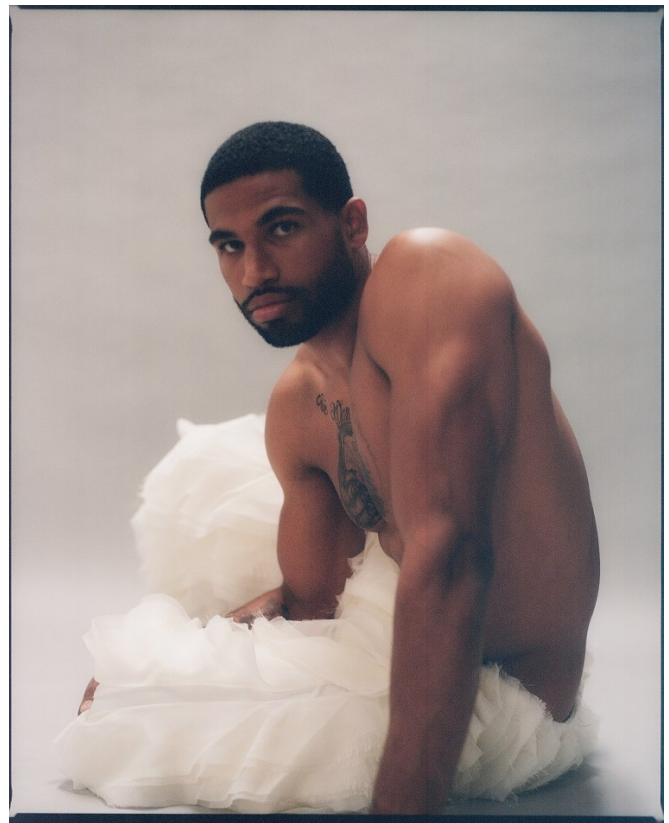

BOSS MODELS

CAPE TOWN

NOEL GOODE

Height: 184cm Chest: 100cm Waist: 75cm Suit: 40 R Shoe: 10.5 UK Hair: Black Eyes: Green/Brown

BOSS MODELS

CAPE TOWN

NOEL GOODE

Height: 184cm Chest: 100cm Waist: 75cm Suit: 40 R Shoe: 10.5 UK Hair: Black Eyes: Green/Brown