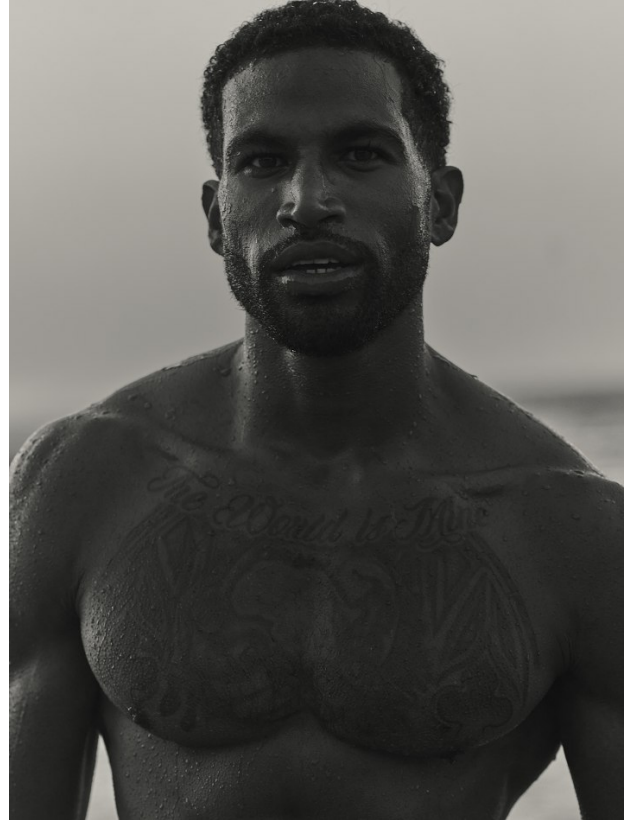

BOSS MODELS

CAPE TOWN

NOEL GOODE

Height: 184cm Chest: 100cm Waist: 75cm Suit: 40 R Shoe: 10.5 UK Hair: Black Eyes: Green/Brown

BOSS MODELS

CAPE TOWN

NOEL GOODE

Height: 184cm Chest: 100cm Waist: 75cm Suit: 40 R Shoe: 10.5 UK Hair: Black Eyes: Green/Brown