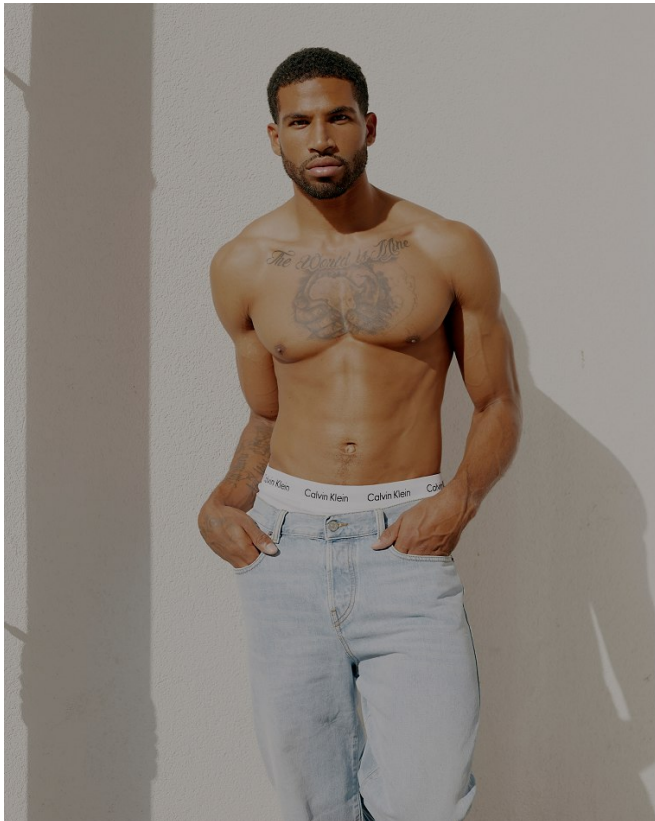

BOSS MODELS

CAPE TOWN

NOEL GOODE

Height: 184cm Chest: 100cm Waist: 75cm Suit: 40 R Shoe: 10.5 UK Hair: Black Eyes: Green/Brown

BOSS MODELS

CAPE TOWN

NOEL GOODE

Height: 184cm Chest: 100cm Waist: 75cm Suit: 40 R Shoe: 10.5 UK Hair: Black Eyes: Green/Brown