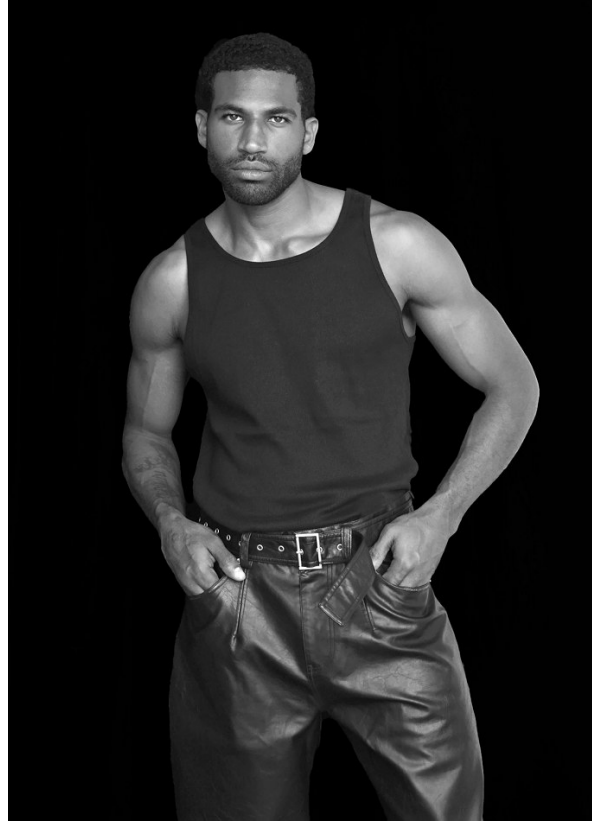

BOSS MODELS

CAPE TOWN

NOEL GOODE

Height: 184cm Chest: 100cm Waist: 75cm Suit: 40 R Shoe: 10.5 UK Hair: Black Eyes: Green/Brown

BOSS MODELS

CAPE TOWN

NOEL GOODE

Height: 184cm Chest: 100cm Waist: 75cm Suit: 40 R Shoe: 10.5 UK Hair: Black Eyes: Green/Brown

BOSS MODELS

CAPE TOWN

NOEL GOODE

Height: 184cm Chest: 100cm Waist: 75cm Suit: 40 R Shoe: 10.5 UK Hair: Black Eyes: Green/Brown