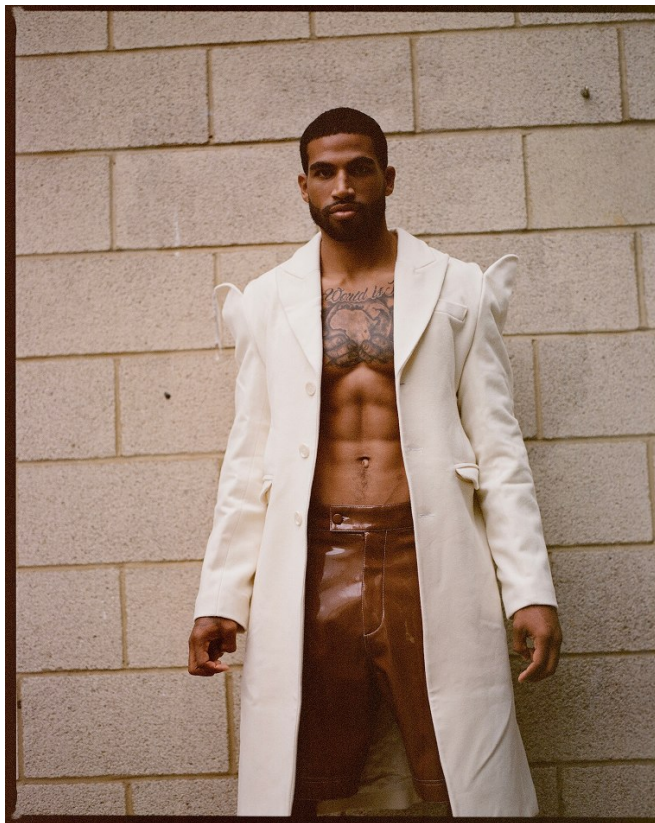

BOSS MODELS

CAPE TOWN

NOEL GOODE

Height: 184cm Chest: 100cm Waist: 75cm Suit: 40 R Shoe: 10.5 UK Hair: Black Eyes: Green/Brown

BOSS MODELS

CAPE TOWN

NOEL GOODE

Height: 184cm Chest: 100cm Waist: 75cm Suit: 40 R Shoe: 10.5 UK Hair: Black Eyes: Green/Brown