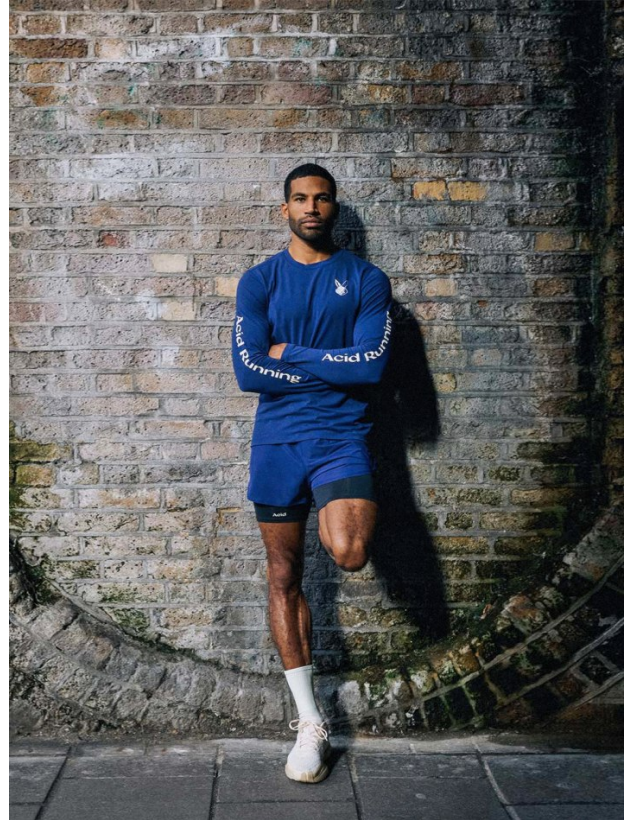

BOSS MODELS

CAPE TOWN

NOEL GOODE

Height: 184cm Chest: 100cm Waist: 75cm Suit: 40 R Shoe: 10.5 UK Hair: Black Eyes: Green/Brown

BOSS MODELS

CAPE TOWN

NOEL GOODE

Height: 184cm Chest: 100cm Waist: 75cm Suit: 40 R Shoe: 10.5 UK Hair: Black Eyes: Green/Brown

BOSS MODELS

CAPE TOWN

NOEL GOODE

Height: 184cm Chest: 100cm Waist: 75cm Suit: 40 R Shoe: 10.5 UK Hair: Black Eyes: Green/Brown