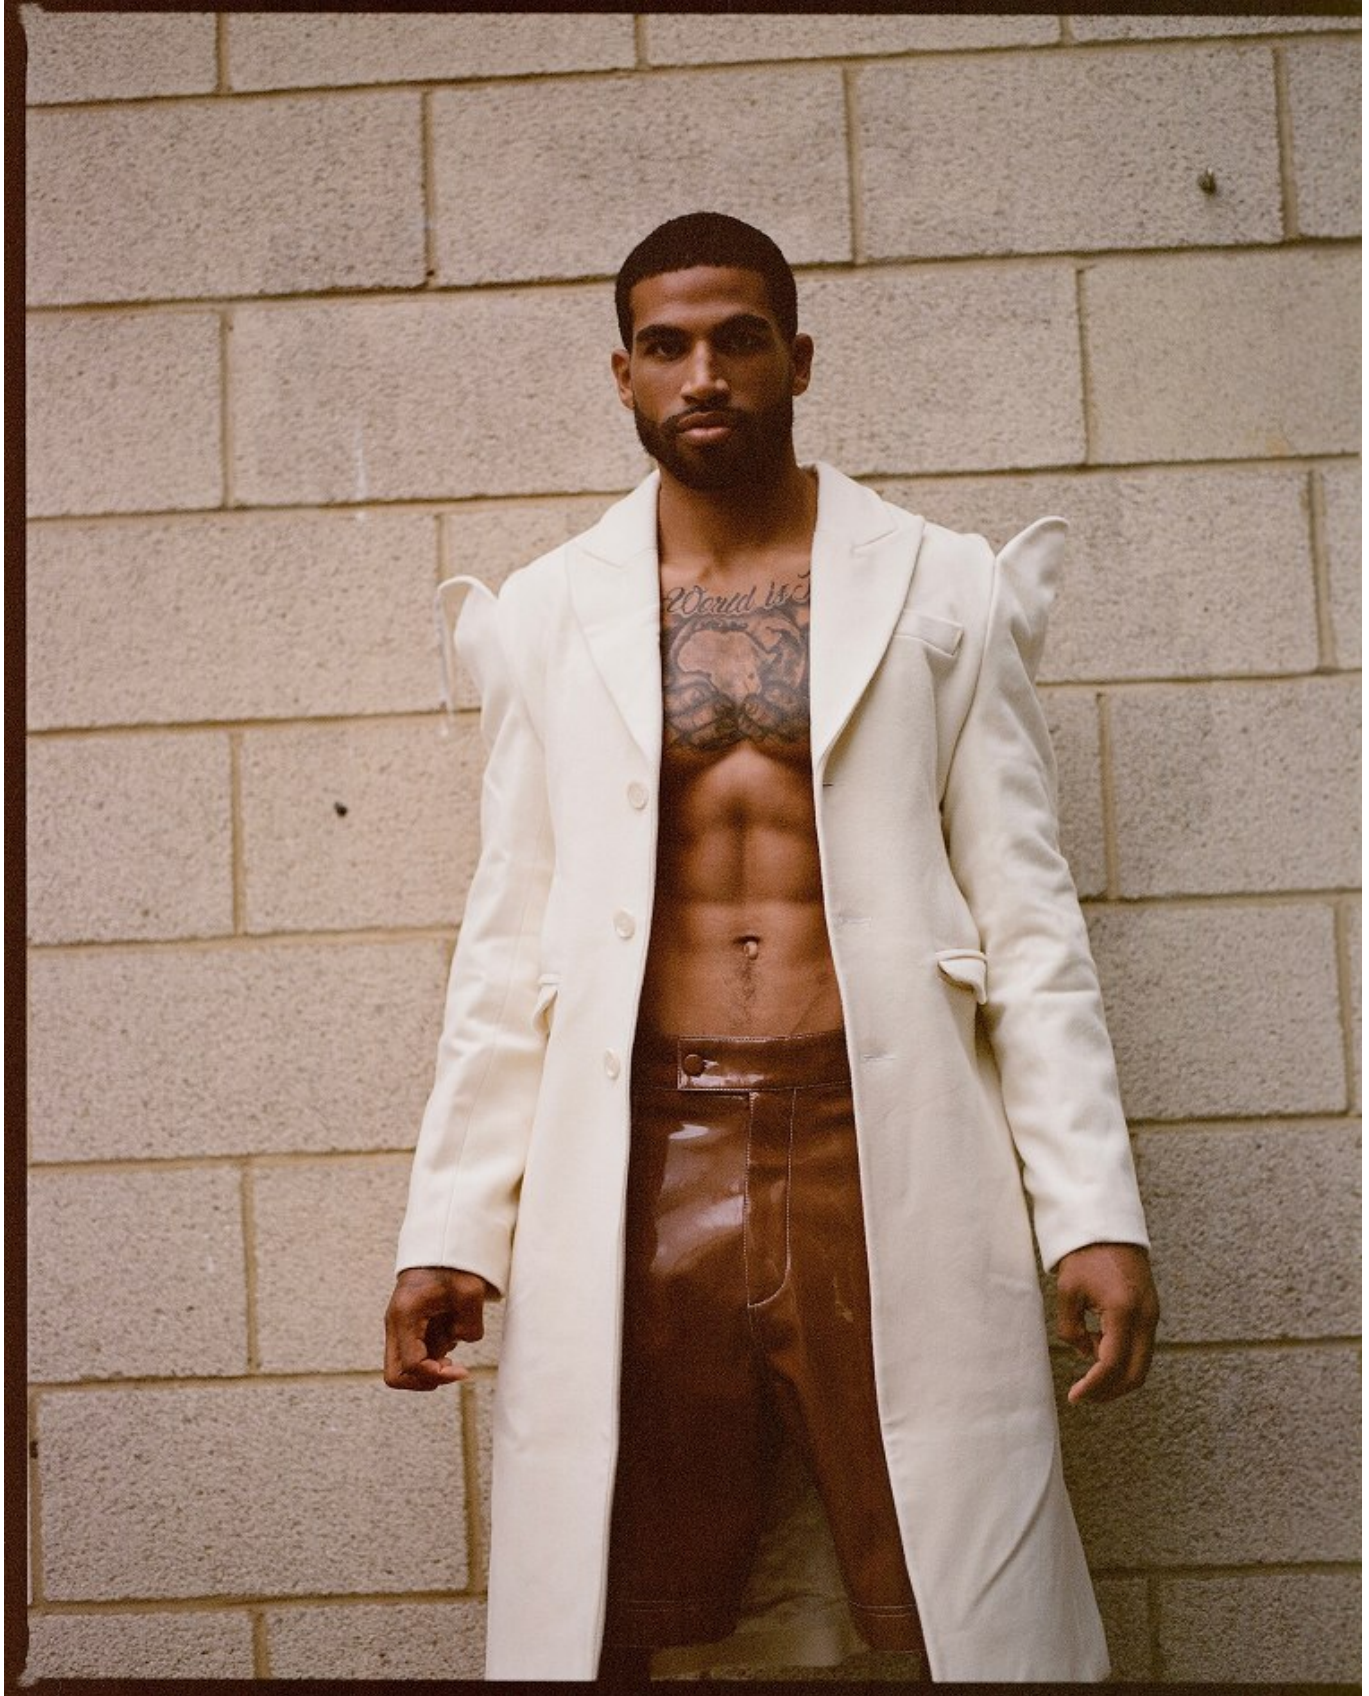

NOEL GOODE

BOSS MODELS

CAPE TOWN

NOEL GOODE

Height: 184cm Chest: 100cm Waist: 75cm Suit: 40 R Shoe: 10.5 UK Hair: Black Eyes: Green/Brown