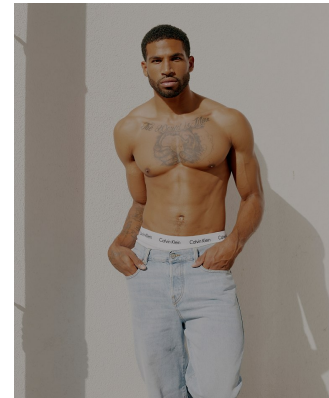

# BOSS MODELS

CAPE TOWN

NOEL GOODE

Height: 184cm Chest: 100cm Waist: 75cm Suit: 40 R Shoe: 10.5 UK Hair: Black Eyes: Green/Brown

# BOSS MODELS

CAPE TOWN

## NOEL GOODE

Height: 184cm Chest: 100cm Waist: 75cm Suit: 40 R Shoe: 10.5 UK Hair: Black Eyes: Green/Brown