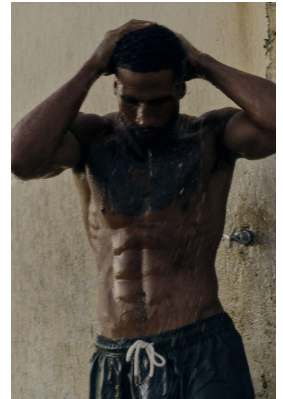

# BOSS MODELS

CAPE TOWN

NOEL GOODE

Height: 184cm Chest: 100cm Waist: 75cm Suit: 40 R Shoe: 10.5 UK Hair: Black Eyes: Green/Brown

# BOSS MODELS

CAPE TOWN

## NOEL GOODE

Height: 184cm Chest: 100cm Waist: 75cm Suit: 40 R Shoe: 10.5 UK Hair: Black Eyes: Green/Brown