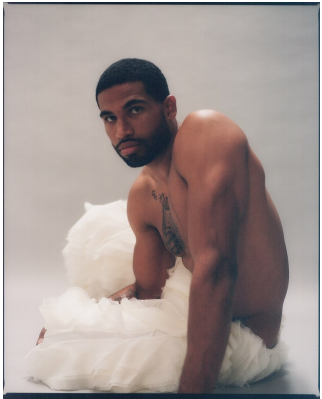

# BOSS MODELS

CAPE TOWN

NOEL GOODE

Height: 184cm Chest: 100cm Waist: 75cm Suit: 40 R Shoe: 10.5 UK Hair: Black Eyes: Green/Brown

# BOSS MODELS

CAPE TOWN

## NOEL GOODE

Height: 184cm Chest: 100cm Waist: 75cm Suit: 40 R Shoe: 10.5 UK Hair: Black Eyes: Green/Brown