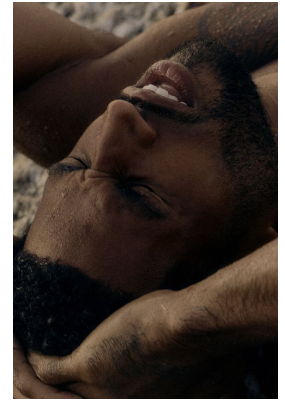

# BOSS MODELS

CAPE TOWN

NOEL GOODE

Height: 184cm Chest: 100cm Waist: 75cm Suit: 40 R Shoe: 10.5 UK Hair: Black Eyes: Green/Brown

# BOSS MODELS

CAPE TOWN

## NOEL GOODE

Height: 184cm Chest: 100cm Waist: 75cm Suit: 40 R Shoe: 10.5 UK Hair: Black Eyes: Green/Brown