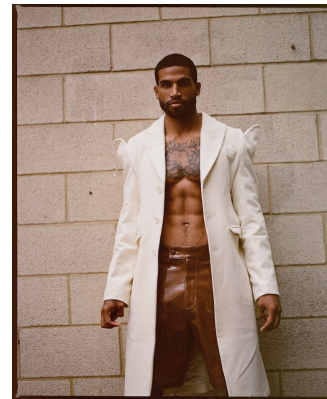

# BOSS MODELS

CAPE TOWN

NOEL GOODE

Height: 184cm Chest: 100cm Waist: 75cm Suit: 40 R Shoe: 10.5 UK Hair: Black Eyes: Green/Brown

# BOSS MODELS

CAPE TOWN

## NOEL GOODE

Height: 184cm Chest: 100cm Waist: 75cm Suit: 40 R Shoe: 10.5 UK Hair: Black Eyes: Green/Brown