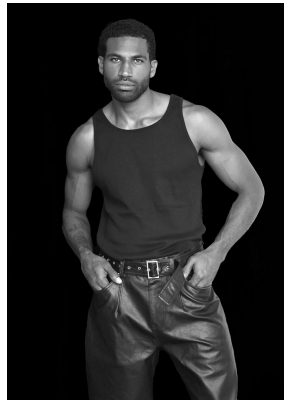

# BOSS MODELS

CAPE TOWN

NOEL GOODE

Height: 184cm Chest: 100cm Waist: 75cm Suit: 40 R Shoe: 10.5 UK Hair: Black Eyes: Green/Brown

# BOSS MODELS

CAPE TOWN

## NOEL GOODE

Height: 184cm Chest: 100cm Waist: 75cm Suit: 40 R Shoe: 10.5 UK Hair: Black Eyes: Green/Brown