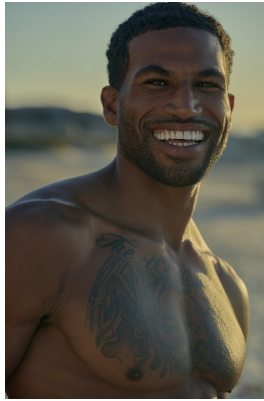

# BOSS MODELS

CAPE TOWN

NOEL GOODE

Height: 184cm Chest: 100cm Waist: 75cm Suit: 40 R Shoe: 10.5 UK Hair: Black Eyes: Green/Brown

# BOSS MODELS

CAPE TOWN

## NOEL GOODE

Height: 184cm Chest: 100cm Waist: 75cm Suit: 40 R Shoe: 10.5 UK Hair: Black Eyes: Green/Brown