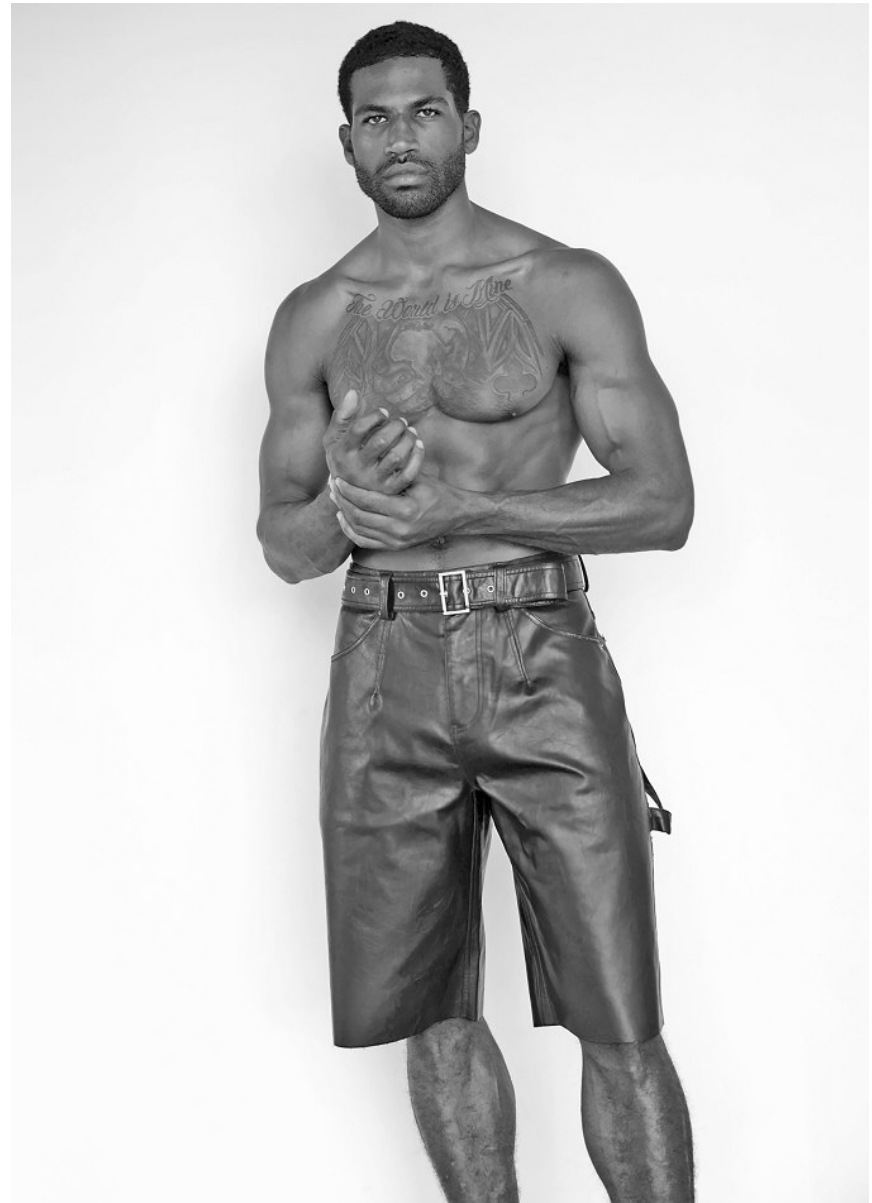

BOSS MODELS

CAPE TOWN

NOEL GOODE

Height: 184cm Chest: 100cm Waist: 75cm Suit: 40 R Shoe: 10.5 UK Hair: Black Eyes: Green/Brown

BOSS MODELS

CAPE TOWN

NOEL GOODE

Height: 184cm Chest: 100cm Waist: 75cm Suit: 40 R Shoe: 10.5 UK Hair: Black Eyes: Green/Brown