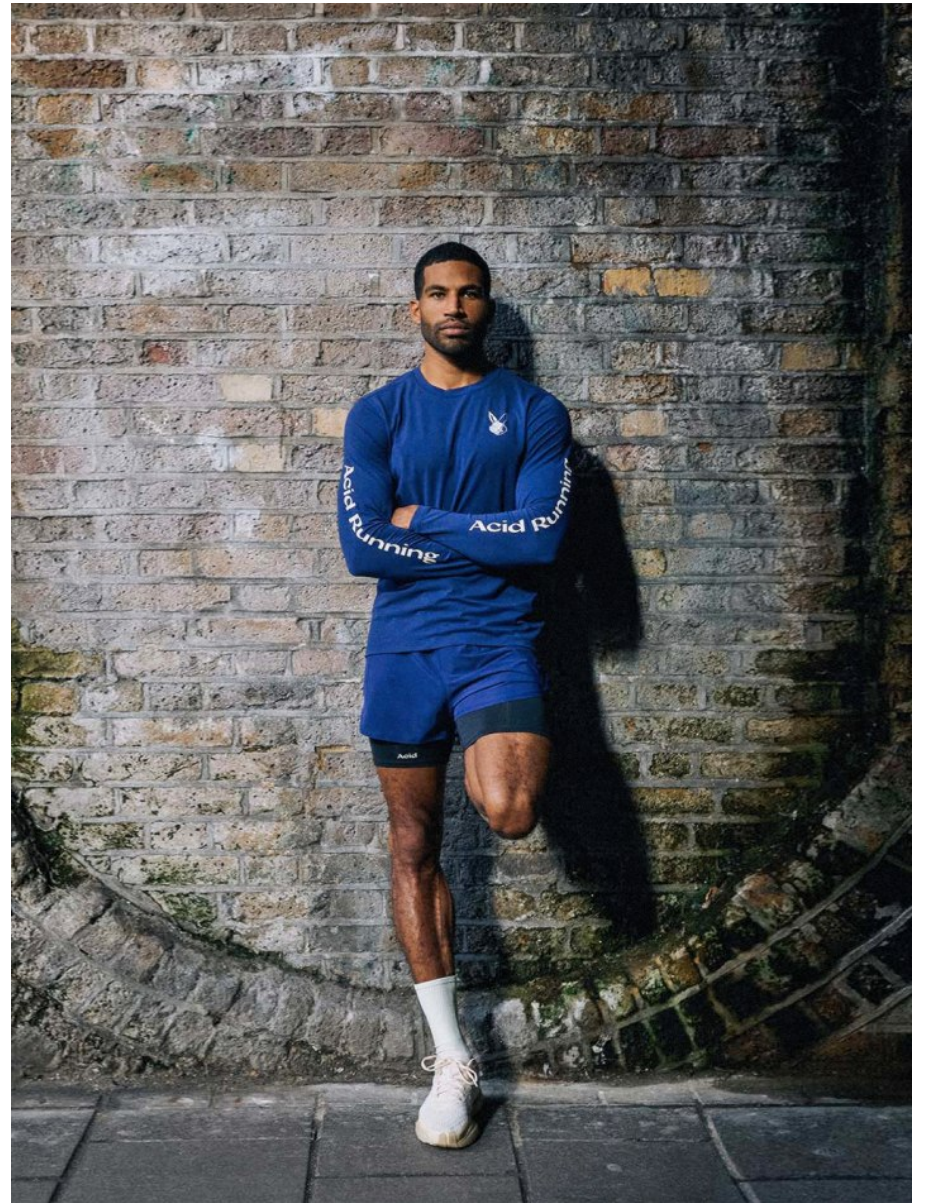

BOSS MODELS

CAPE TOWN

NOEL GOODE

Height: 184cm Chest: 100cm Waist: 75cm Suit: 40 R Shoe: 10.5 UK Hair: Black Eyes: Green/Brown