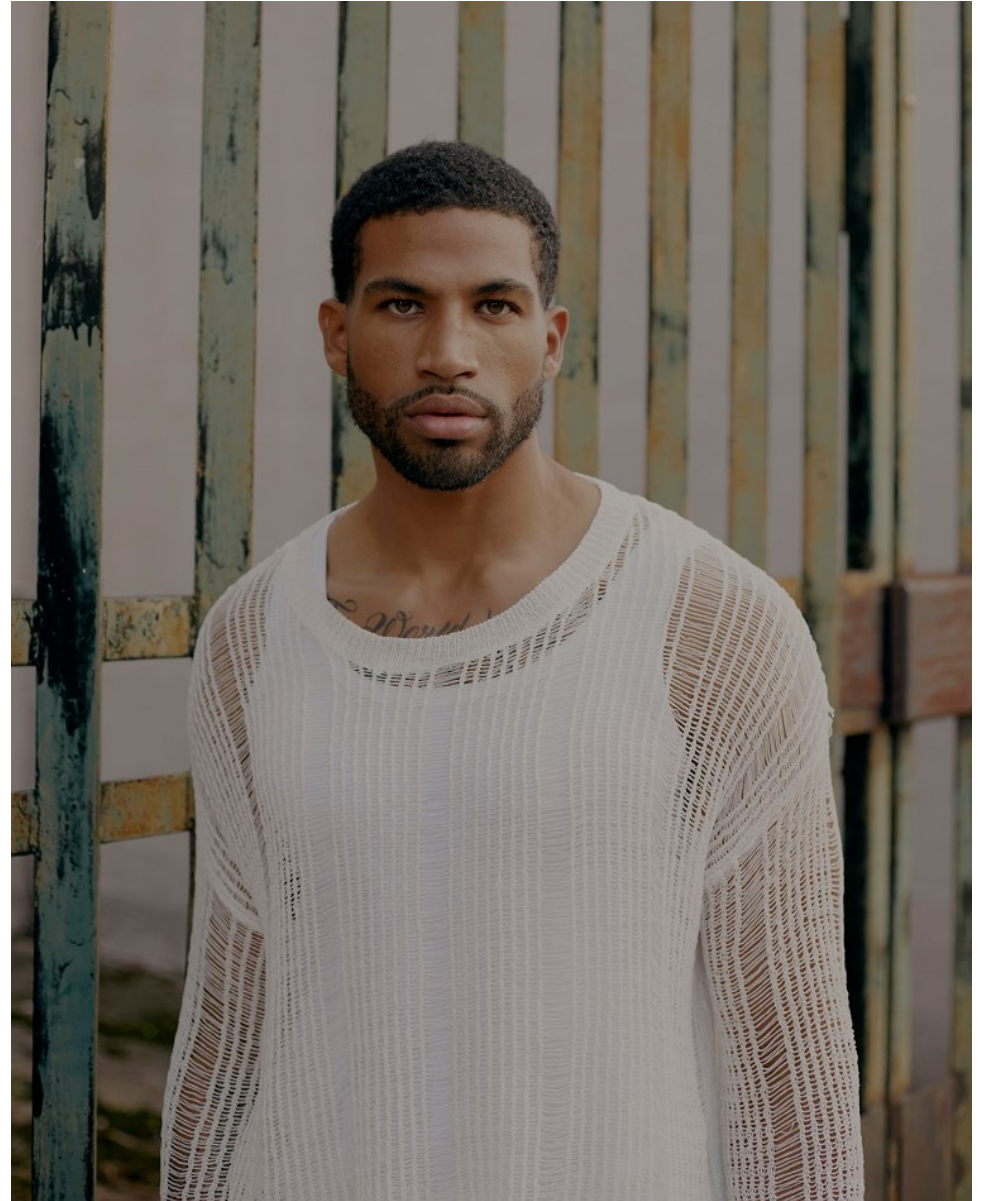

BOSS MODELS

CAPE TOWN

NOEL GOODE

Height: 184cm Chest: 100cm Waist: 75cm Suit: 40 R Shoe: 10.5 UK Hair: Black Eyes: Green/Brown

BOSS MODELS

CAPE TOWN

NOEL GOODE

Height: 184cm Chest: 100cm Waist: 75cm Suit: 40 R Shoe: 10.5 UK Hair: Black Eyes: Green/Brown