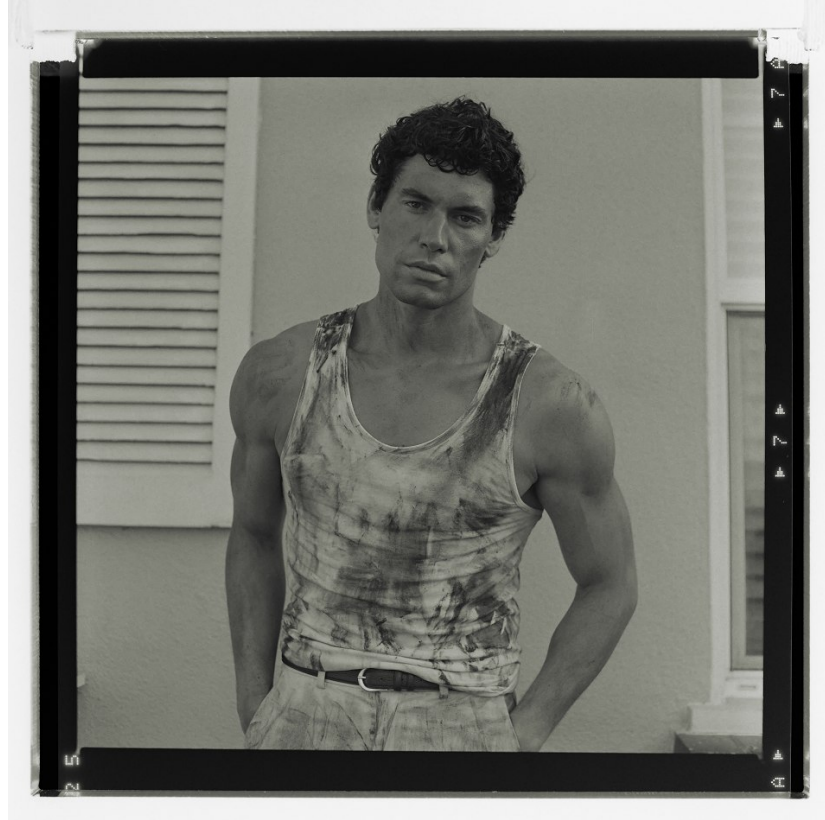

JOE RYAN

BOSS MODELS

CAPE TOWN

Height: 188cm Chest: 97cm Waist: 79cm Shoe: 11 UK Hair: Brown Eyes: Green